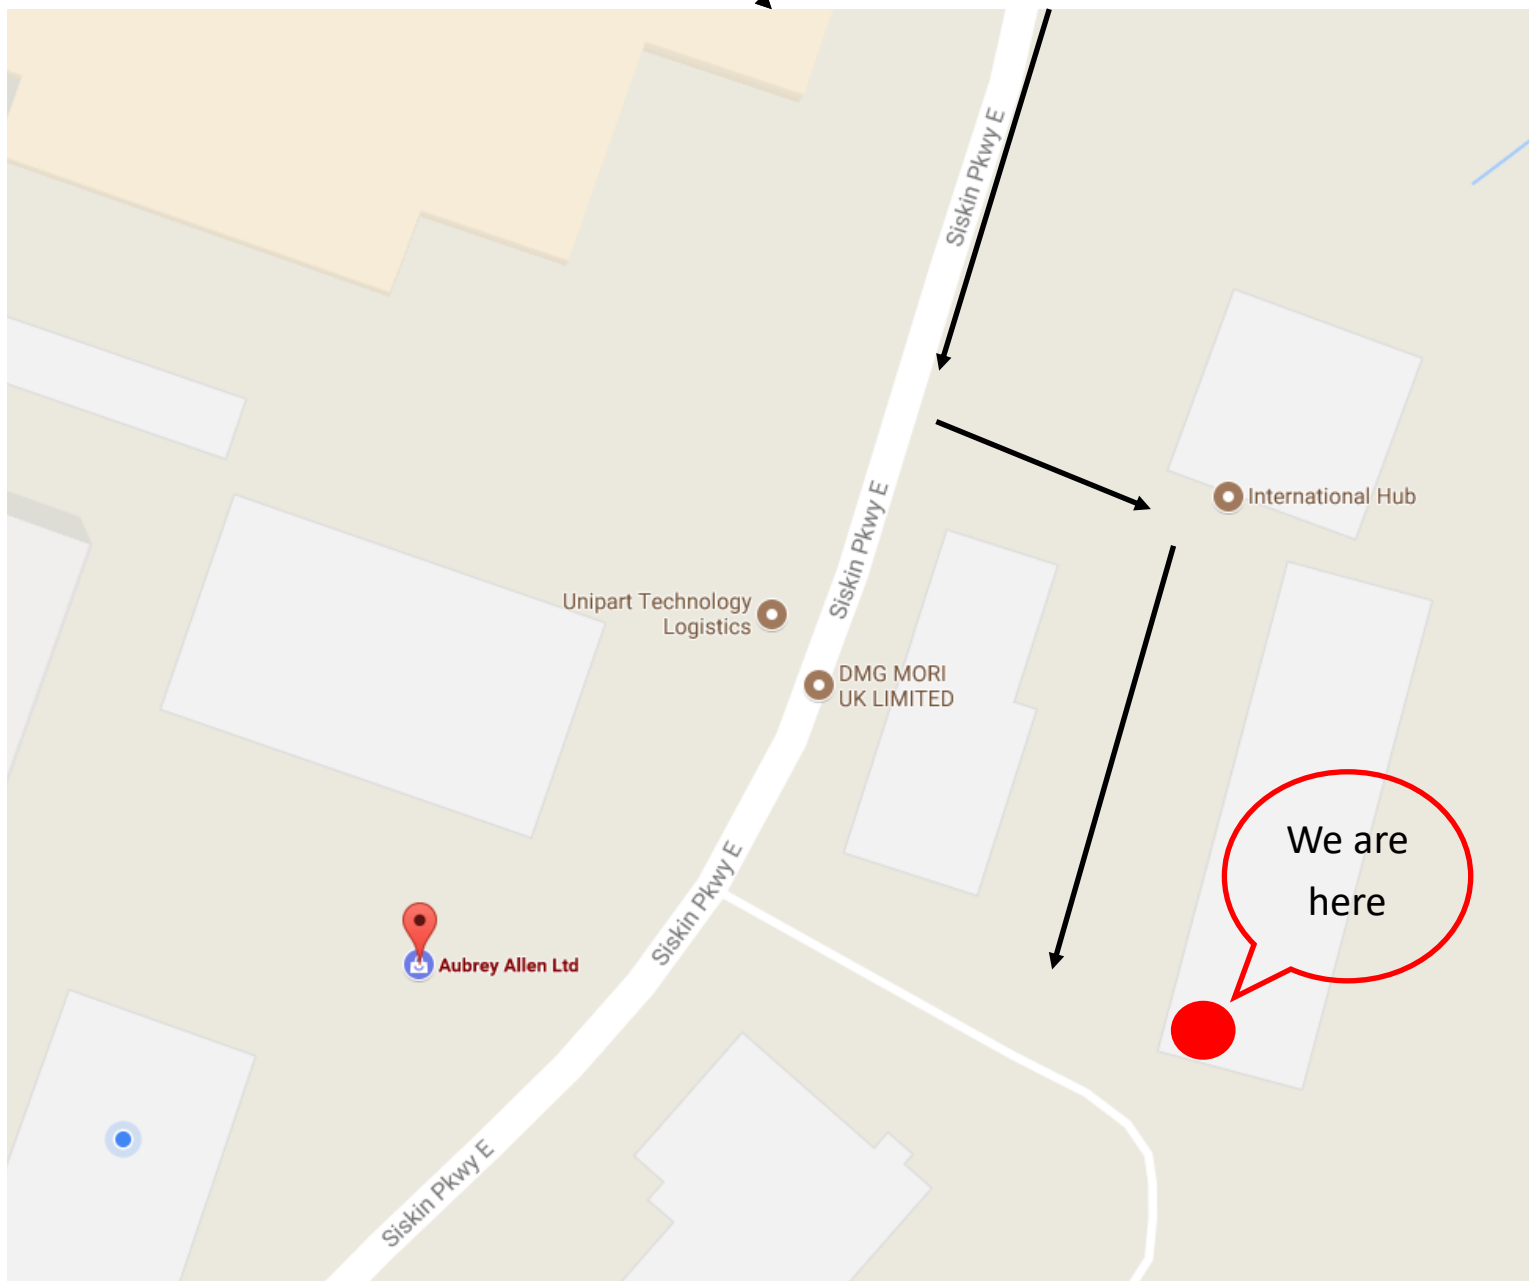

# Map and Directions

**If you are arriving by car**— Post code for Sat Nav is CV3 4PE.

From the A45 (Coventry Airport signs), travel down **Siskin Drive** until you reach a small roundabout. Take the first exit, **Siskin Parkway East**. Take the first left turning (you will see a Magna sign) into 4020 Siskin Parkway East. Continue round to the right and **Aubrey's Academy** is the last unit on the left. You will see the above Aubrey's Academy logo above the entrance.

**If you are arriving by train**

Aubrey's Academy is not located at the Aubrey Allen unit. Please advise the taxi driver to take the first left on the opposite side of the road to the Aubrey Allen unit or follow above instructions.