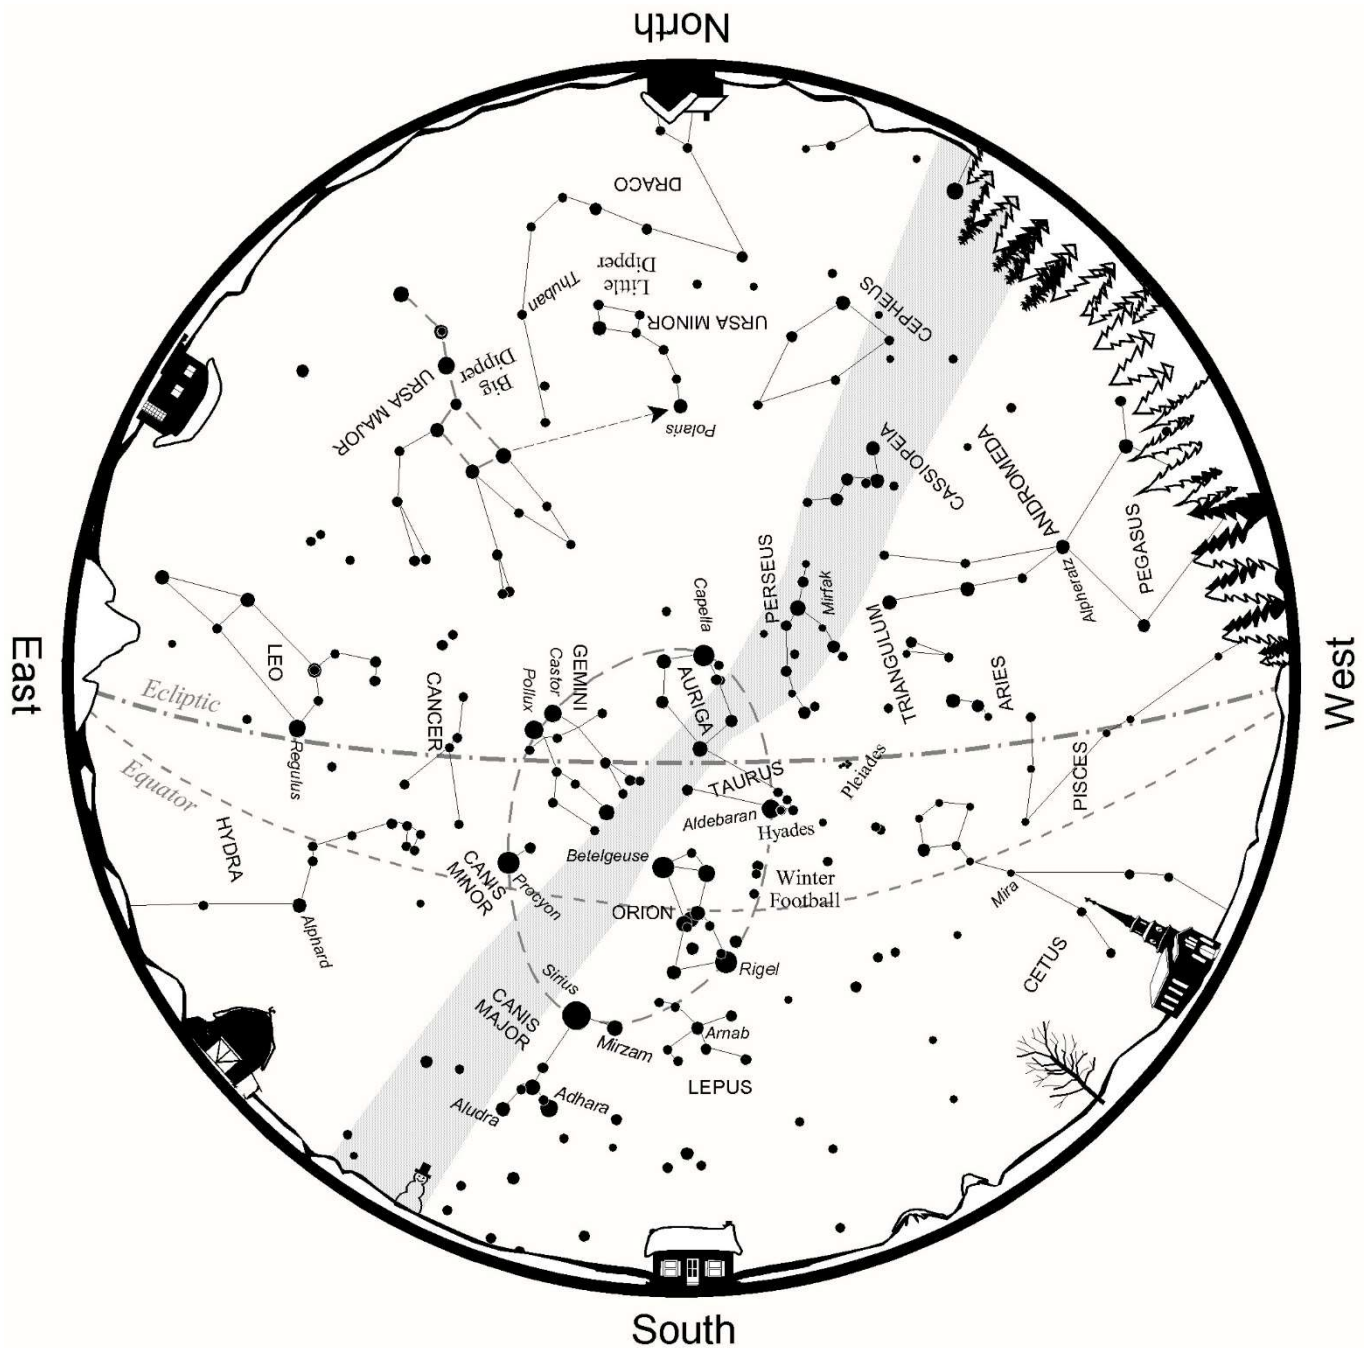

2020 Winter Sky

Timetable

October 1	5 a.m.	January 1	11 p.m.
November 1	3 a.m.	February 1	9 p.m.
December 1	1 a.m.	March 1	7 p.m.

All times are standard time. Add 1 hour for daylight savings time.