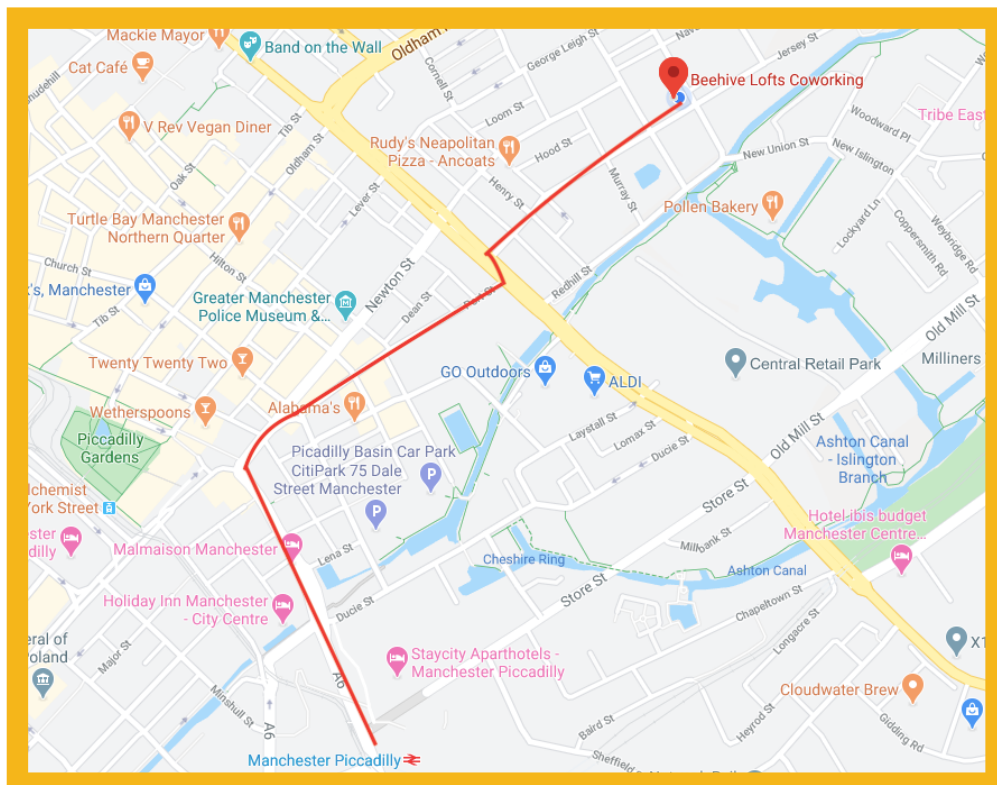

# How to find upReach

our Manchester office

## Walking from Manchester Victoria Train Station

## Walking from Manchester Piccadilly Train Station

**Beehive Lofts Coworking, Beehive Mill, Jersey St, Ancoats, Manchester M4 6JG | 07365437028**