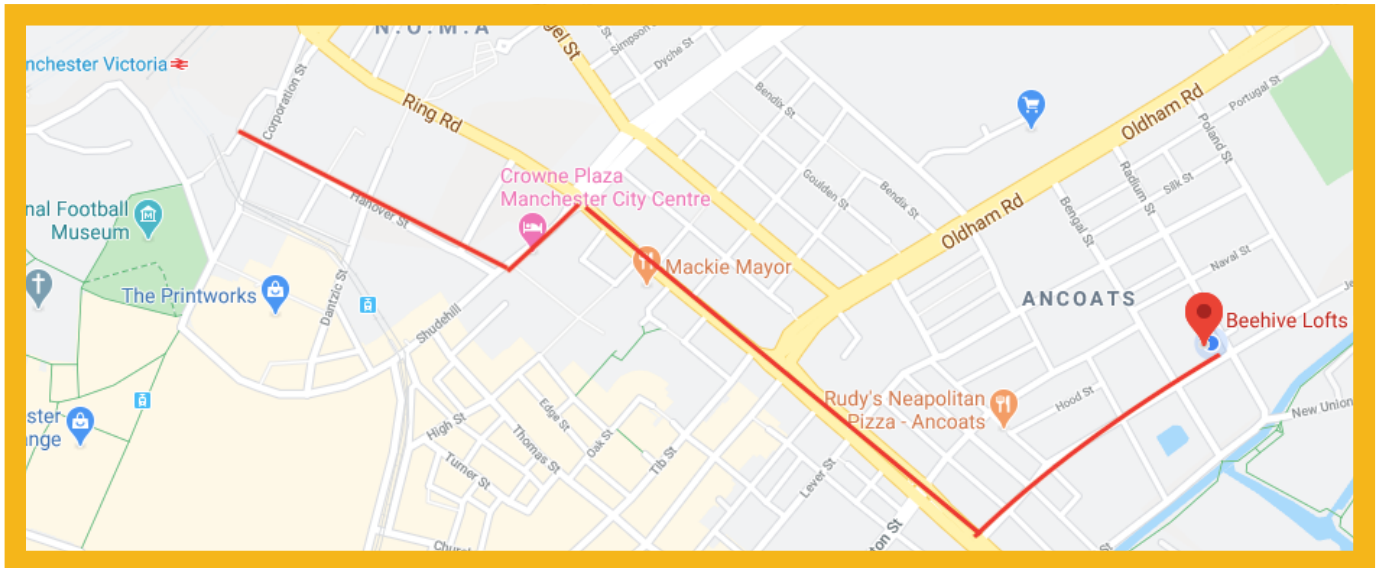

## Walking from Manchester Victoria Train Station

## Walking from Manchester Piccadilly Train Station

**Beehive Lofts Coworking, Beehive Mill, Jersey St, Ancoats, Manchester M4 6JG | 07365437028**