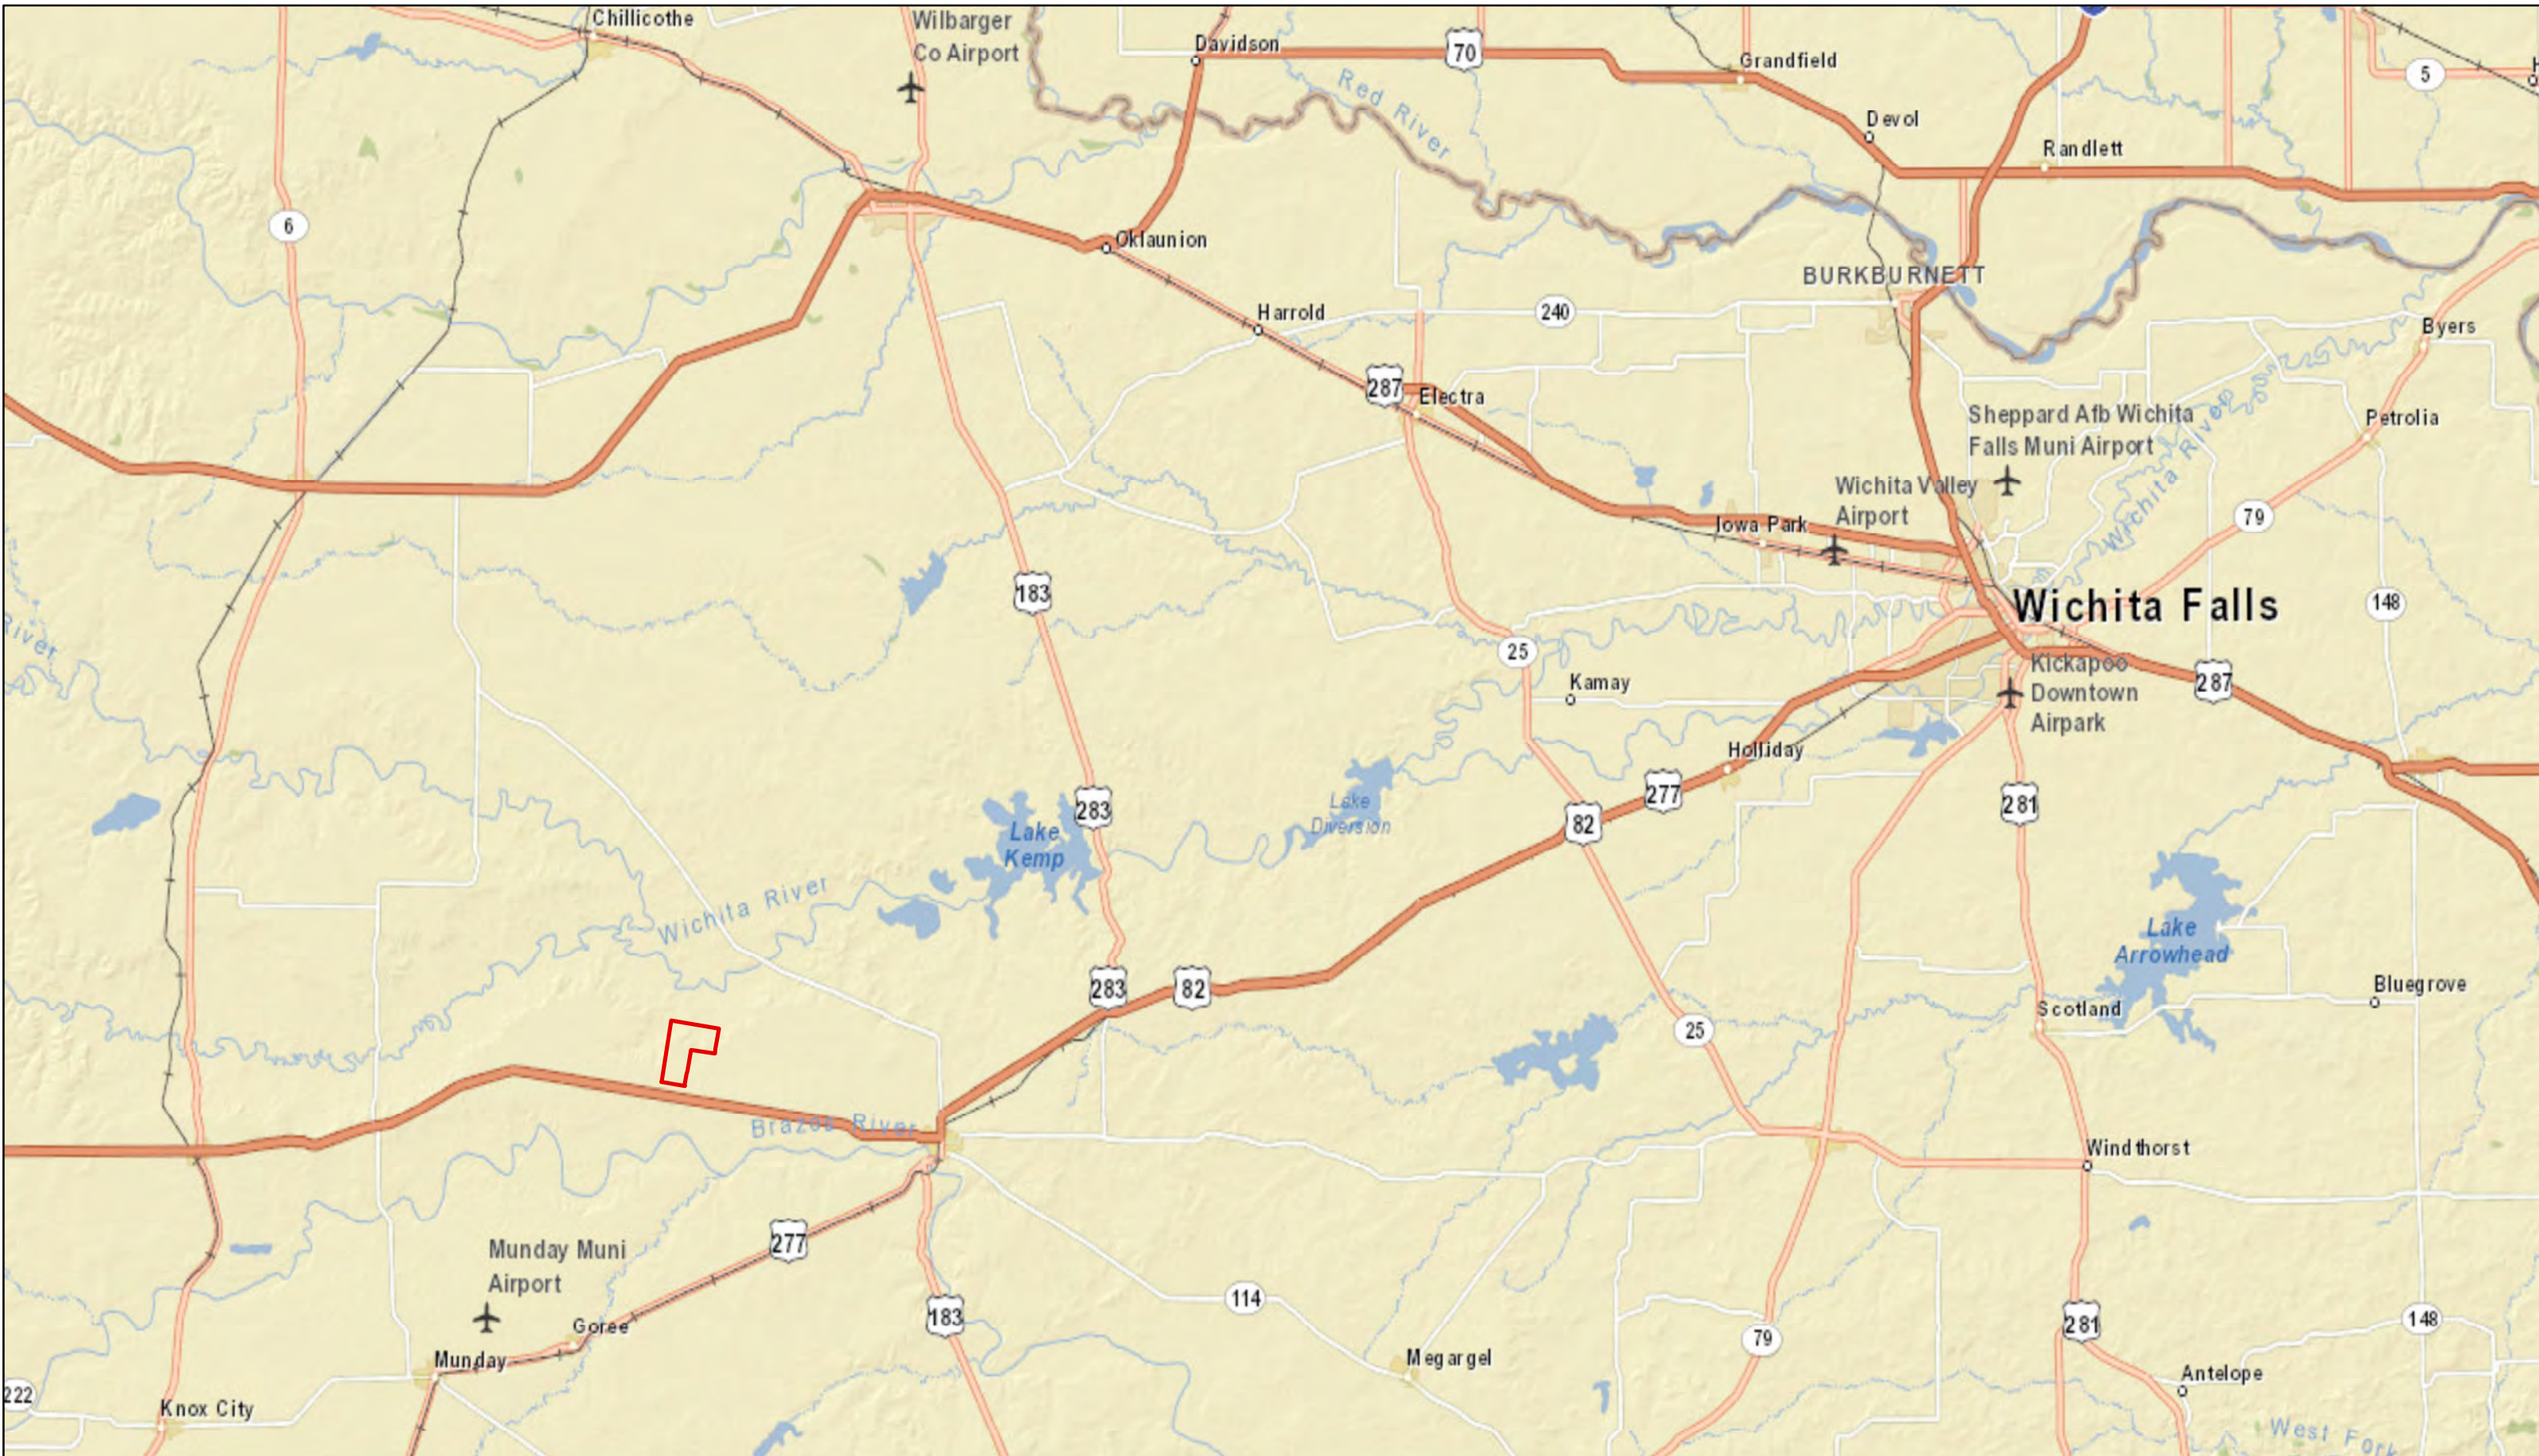

2246 Acres Baylor County, TX

0 700 1,400 2,800 4,200 5,600 Feet

Clift Land Brokers

2246 Acres Baylor County, TX

2246 Acres Baylor County, TX

0 2,875 5,750 11,500 17,250 23,000 Feet

2246 Acres Baylor County, TX