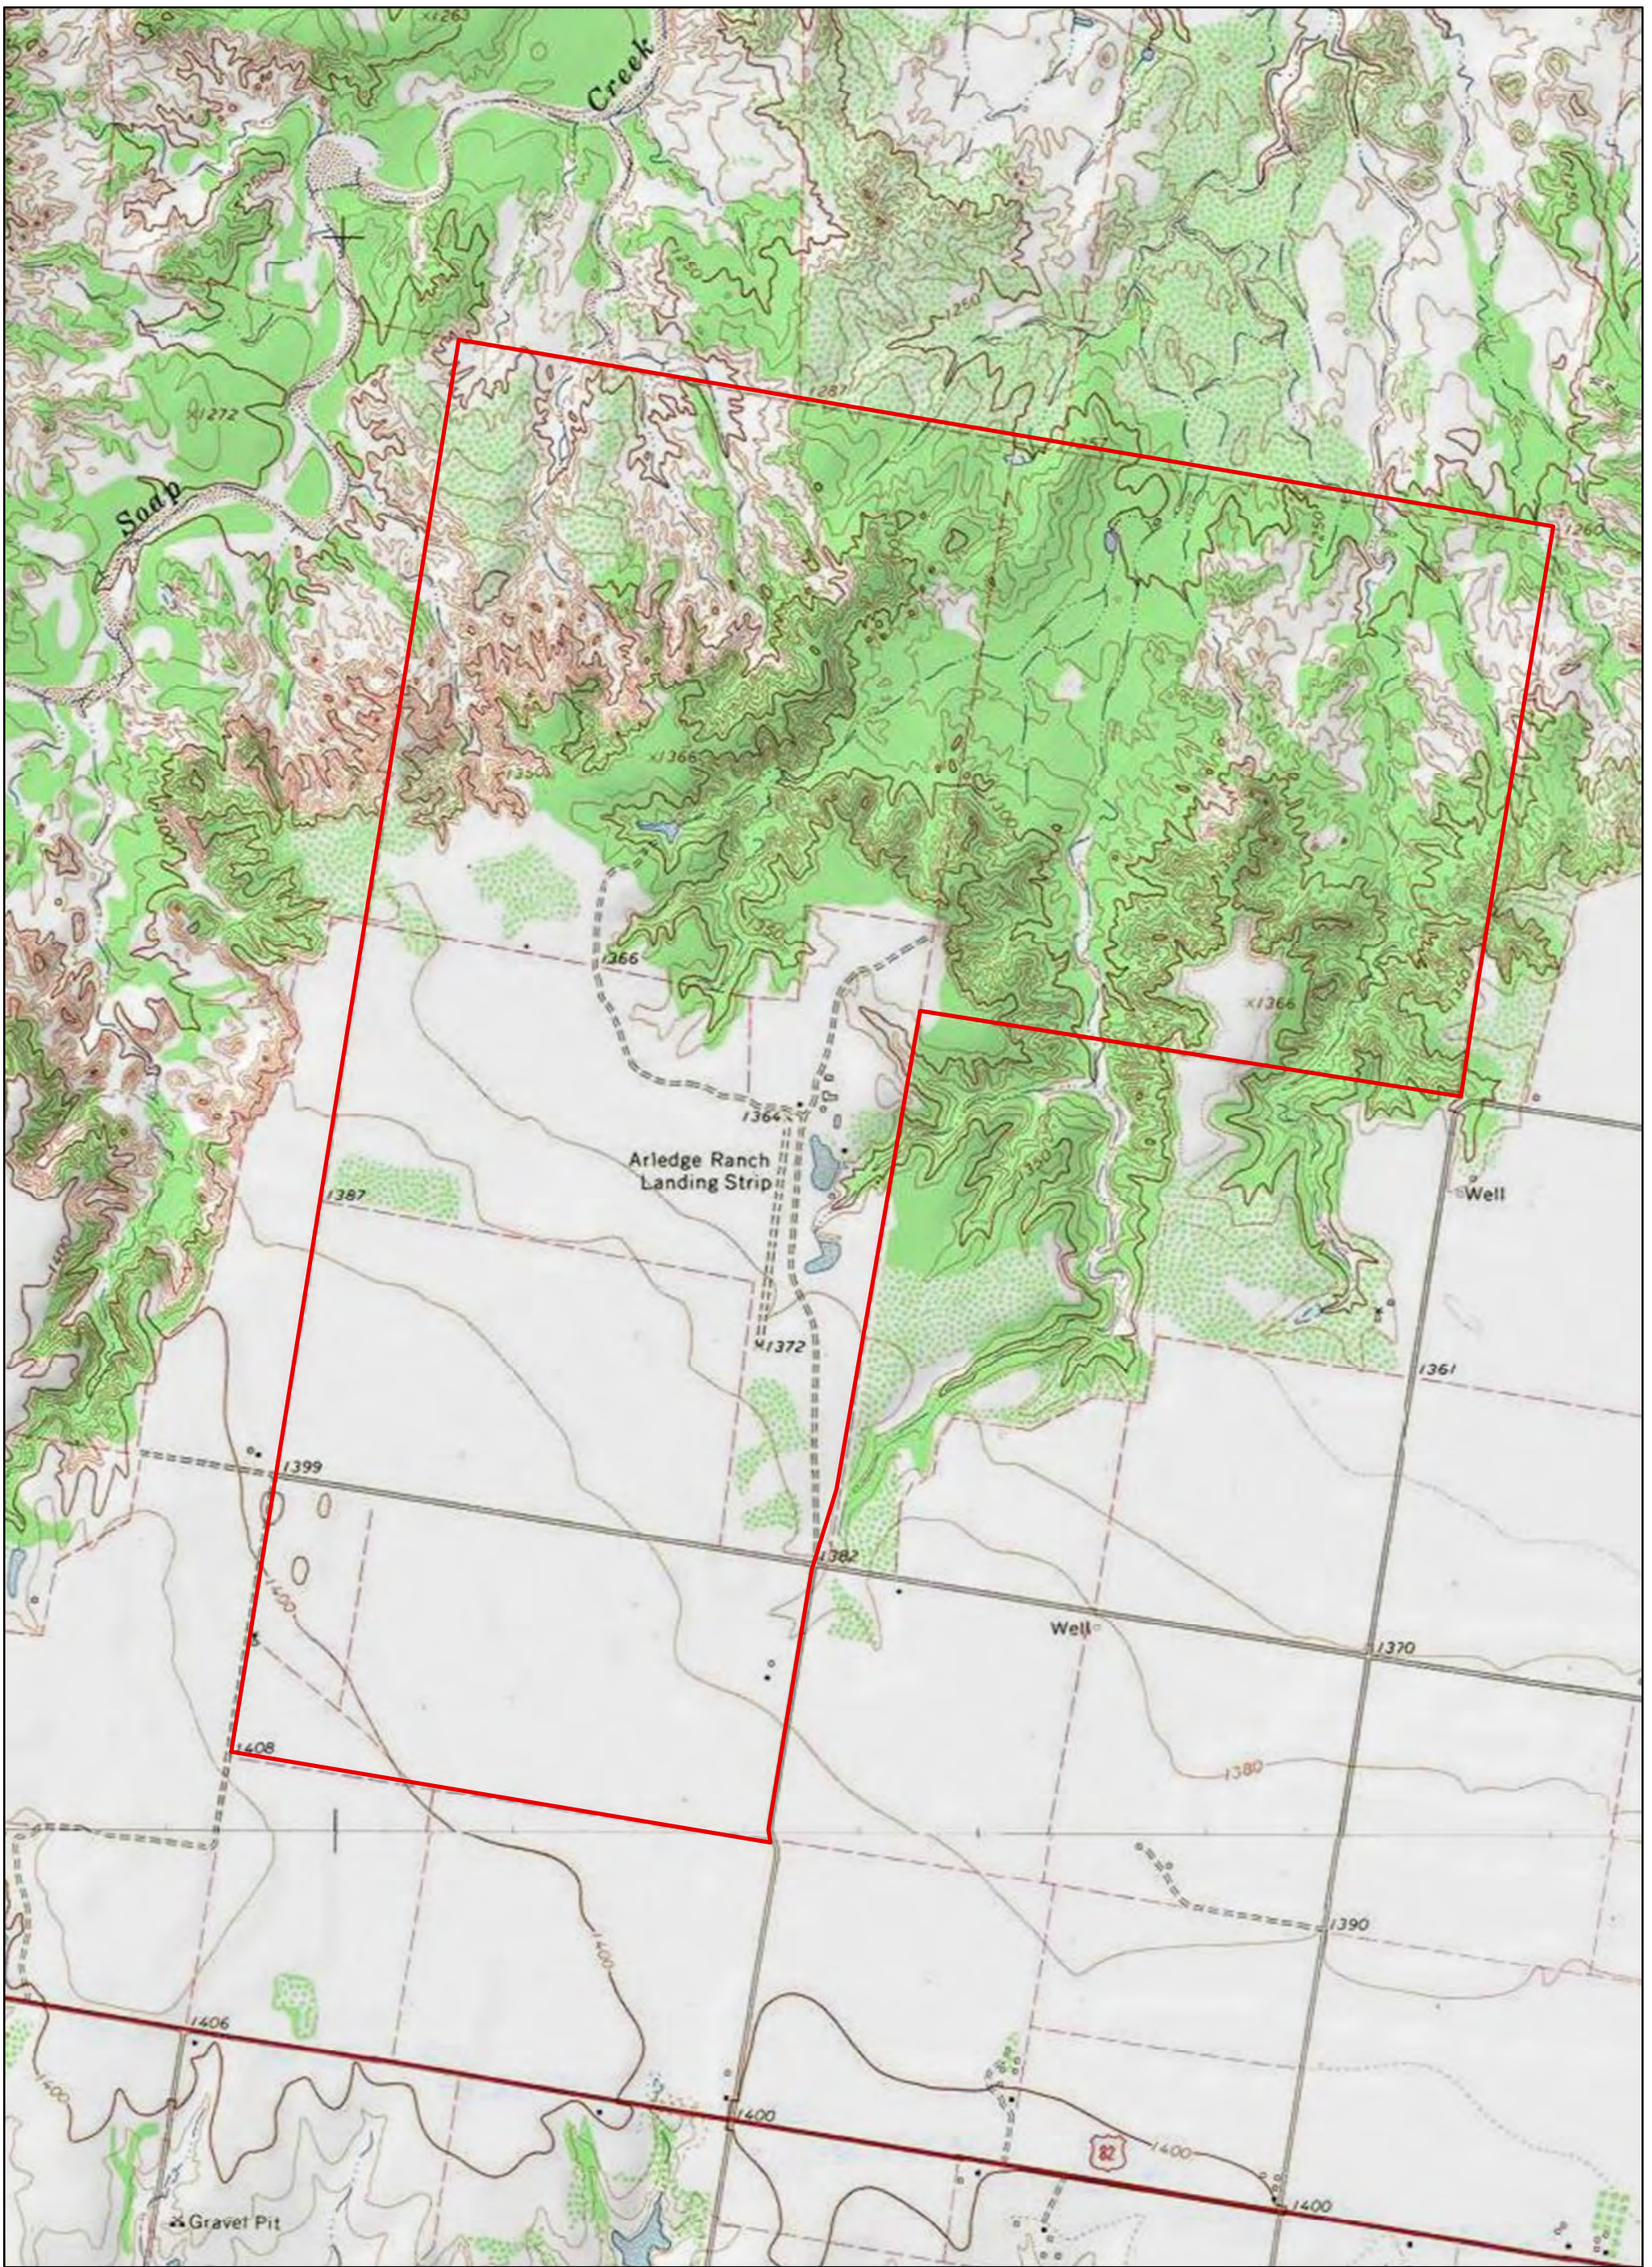

2246 Acres Baylor County, TX

0 700 1,400 2,800 4,200 5,600 Feet

Clift Land Brokers

2246 Acres Baylor County, TX

2246 Acres Baylor County, TX

0 2,875 5,750 11,500 17,250 23,000 Feet

2246 Acres Baylor County, TX