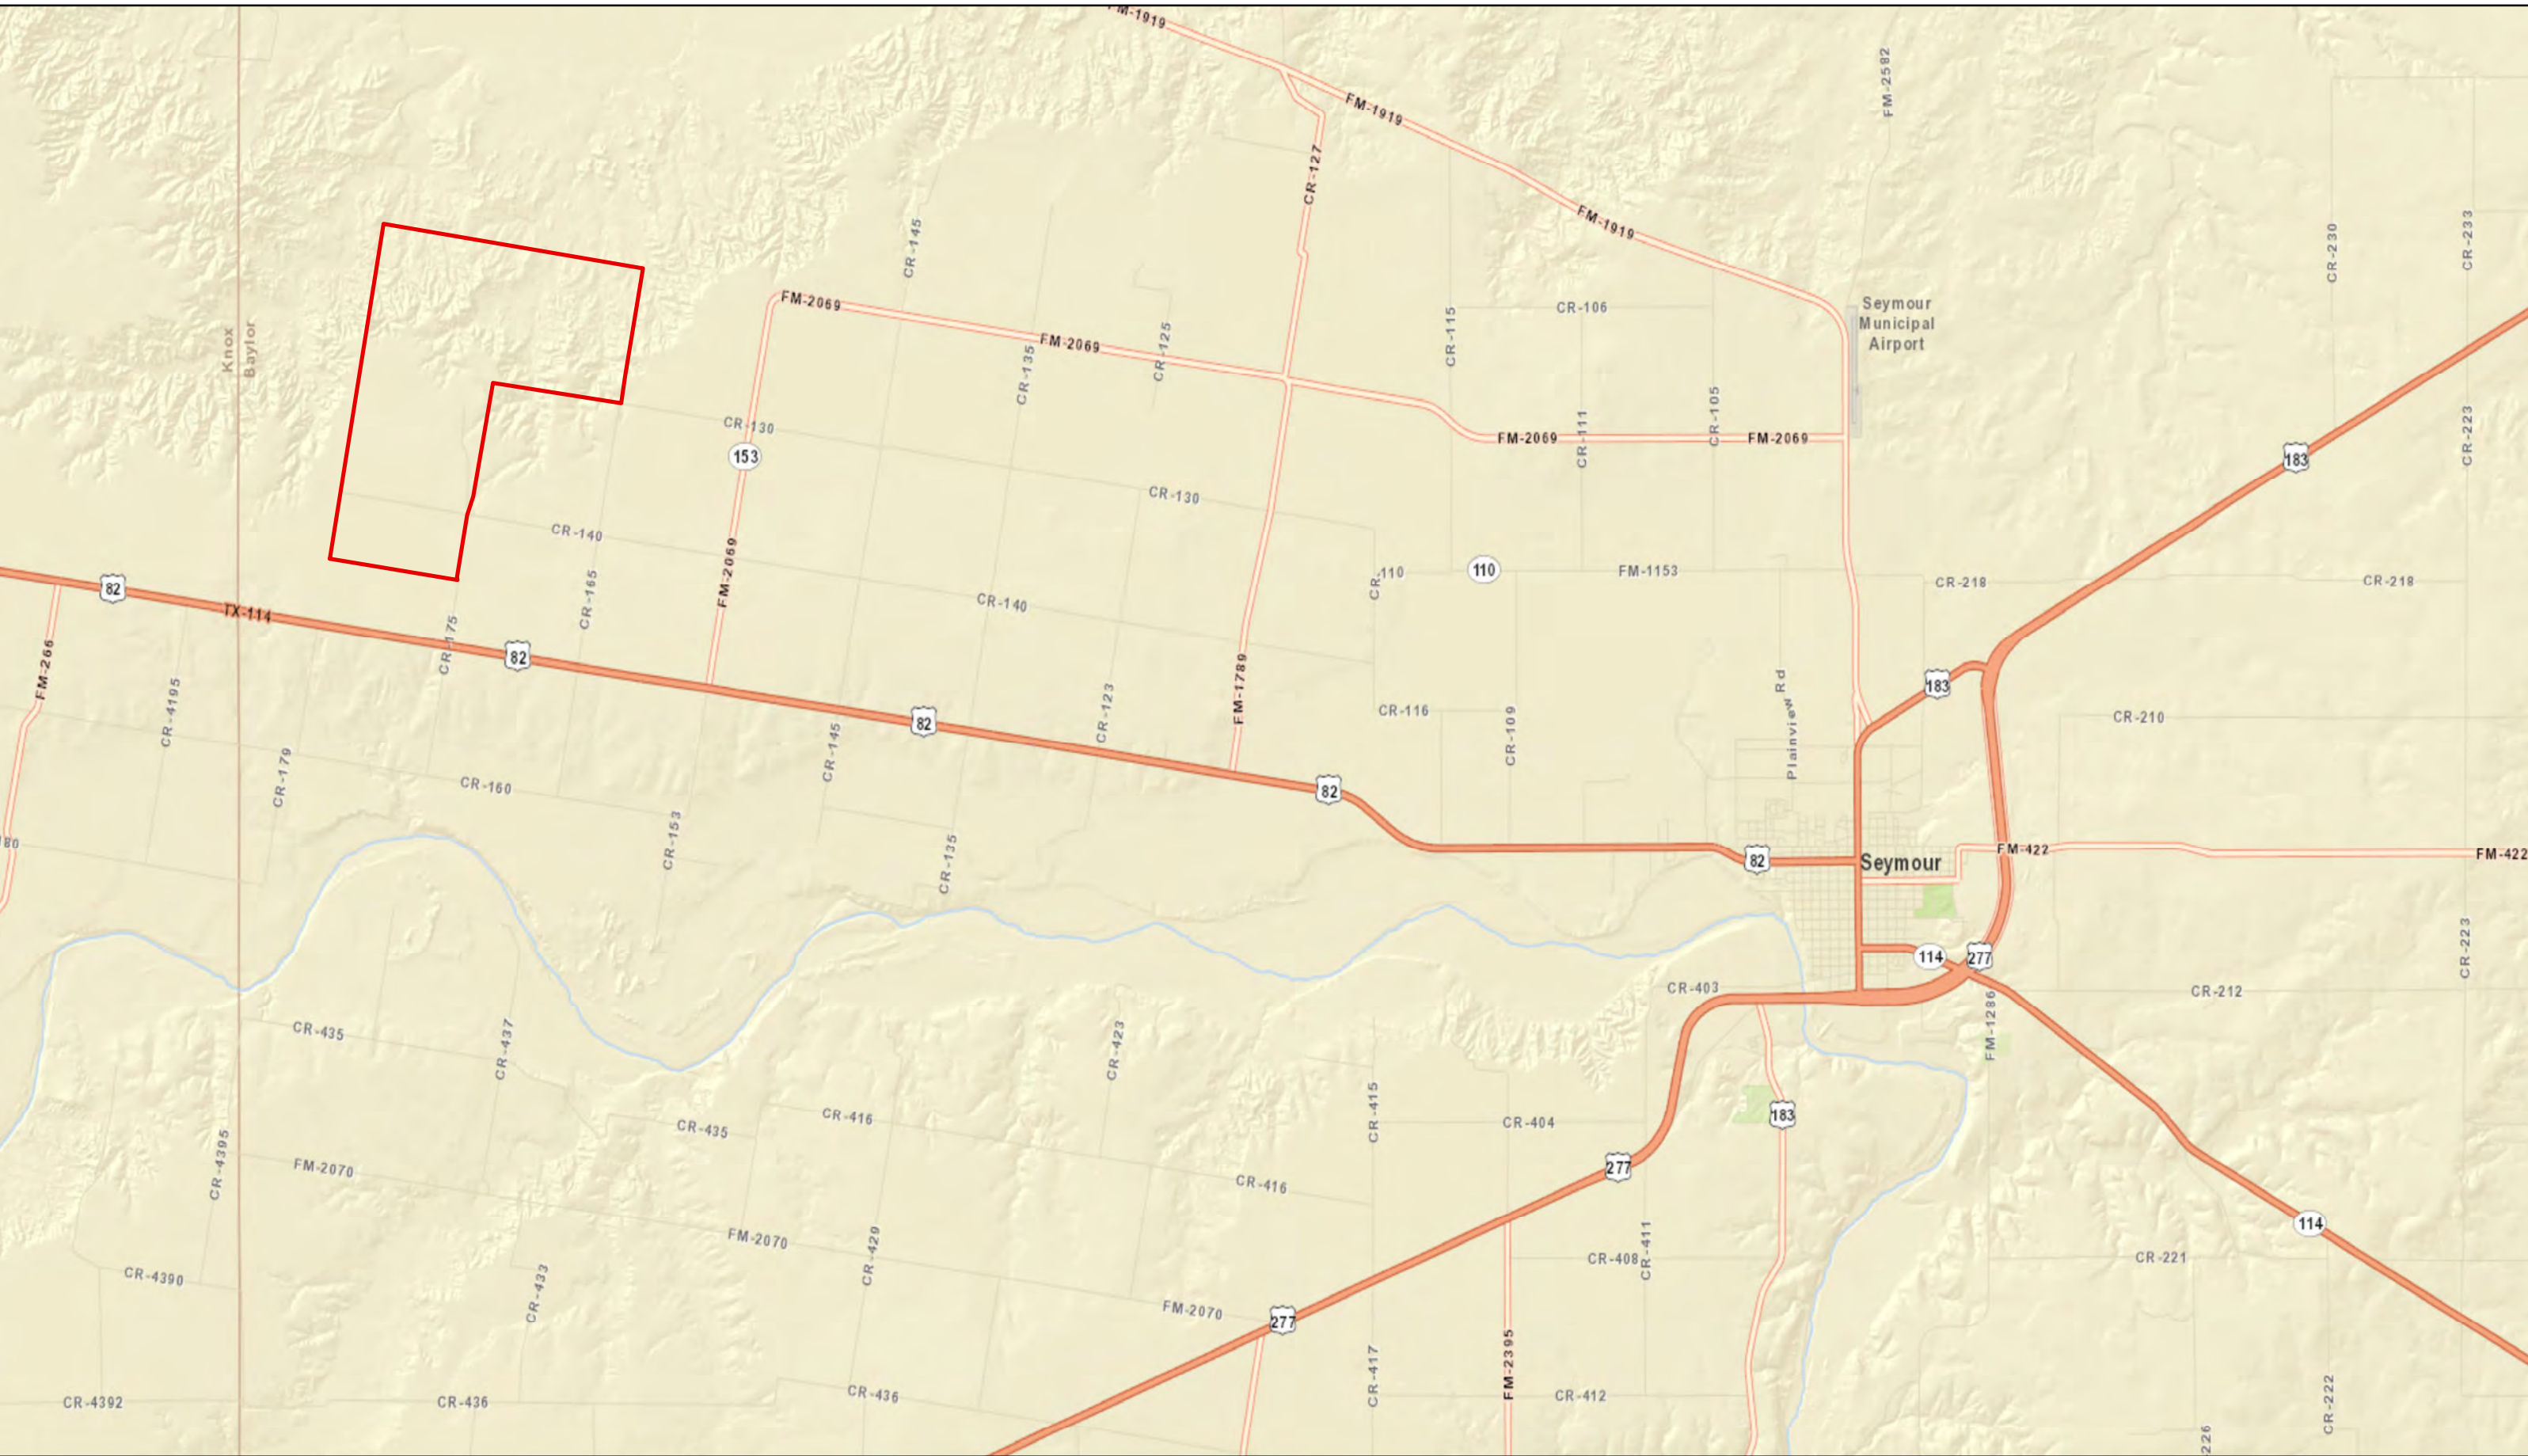

2246 Acres Baylor County, TX

0 700 1,400 2,800 4,200 5,600 Feet

Clift Land Brokers

2246 Acres Baylor County, TX

2246 Acres Baylor County, TX

0 2,875 5,750 11,500 17,250 23,000 Feet

2246 Acres Baylor County, TX