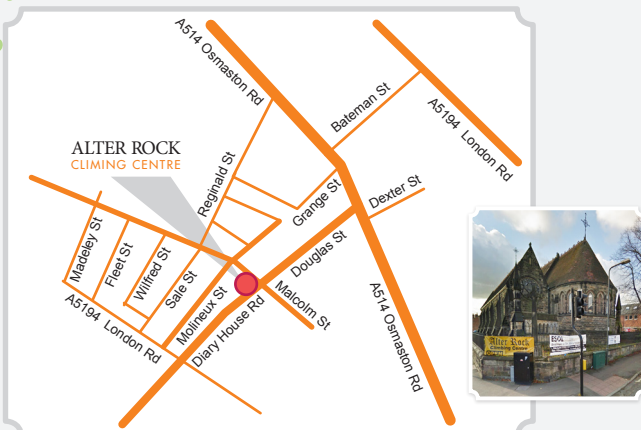

YOU ARE INVITED TO AN INDOOR CLIMBING PARTY

.....
WOULD LIKE TO INVITE

.....
TO A BIRTHDAY PARTY!

ALTER ROCK INDOOR CLIMBING CENTRE

TIME:

DATE:

INDOOR CLIMBING PARTY

Where to find us!

St James Church, Malcolm Street, Derby DE23 8LU
01332 367200 • www.alter-rock.co.uk

RSVP

 from

- YES, I would love to come to your party!
- SORRY, but I can't come to your party!

Please return this half of the
invitation to me by / /