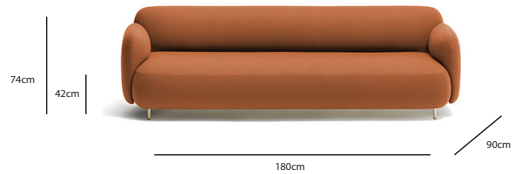

AMERICA

The America collection comes in two different heights and widths. It also includes a corner piece to adjoin angular spaces. This allows it to fit all sorts of unique areas.

BUDDY

The Buddy collection consists of: three seats, three poufs and a sofa. All of which come in two different sizes. As seen in the photo below, they can be arranged any which way. This is what makes this collection a part of the modular seating family, as there are infinite combinations.

BUDDY

REN

There are two separate types of seating in the Ren collection: Ren Dine, which comes in three varying heights and Ren Office that has two. Other than measurements, the main difference between them is that Ren Office has side panels and Ren Dine does not. There are also two size poufs to choose from, which magnifies the modularity of this collection.

REN

HOST

The Host collection includes four types of seating: a chair, pouf, sofa and corner piece. There are two different bases to choose from, which would also determine height. Moverover, the collection includes lounge versions of the chair and pouf in two sizes each.