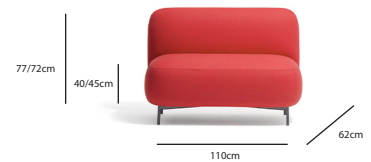

AMERICA

The America collection comes in two different heights and widths. It also includes a corner piece to adjoin angular spaces. This allows it to fit all sorts of unique areas.

BUDDY

The Buddy collection consists of: three seats, three poufs and a sofa. All of which come in two different sizes. As seen in the photo below, they can be arranged any which way. This is what makes this collection a part of the modular seating family, as there are infinite combinations.

BUDDY

REN

There are two separate types of seating in the Ren collection: Ren Dine, which comes in three varying heights and Ren Office that has two. Other than measurements, the main difference between them is that Ren Office has side panels and Ren Dine does not. There are also two size poufs to choose from, which magnifies the modularity of this collection.

REN

HOST

The Host collection includes four types of seating: a chair, pouf, sofa and corner piece. There are two different bases to choose from, which would also determine height. Moverover, the collection includes lounge versions of the chair and pouf in two sizes each.