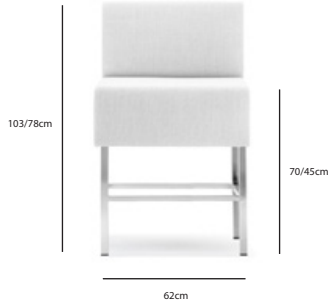

AMERICA

The America collection comes in two different heights and widths. It also includes a corner piece to adjoin angular spaces. This allows it to fit all sorts of unique areas.

BUDDY

The Buddy collection consists of: three seats, three poufs and a sofa. All of which come in two different sizes. As seen in the photo below, they can be arranged any which way. This is what makes this collection a part of the modular seating family, as there are infinite combinations.

BUDDY

REN

There are two separate types of seating in the Ren collection: Ren Dine, which comes in three varying heights and Ren Office that has two. Other than measurements, the main difference between them is that Ren Office has side panels and Ren Dine does not. There are also two size poufs to choose from, which magnifies the modularity of this collection.

REN

HOST

The Host collection includes four types of seating: a chair, pouf, sofa and corner piece. There are two different bases to choose from, which would also determine height. Moverover, the collection includes lounge versions of the chair and pouf in two sizes each.

HOST

BLOOM

The Bloom collection consists of three types of pouf seating, which can be combined to make a multitude of structures. This is a fun set to play around with in your space to make it really unique.