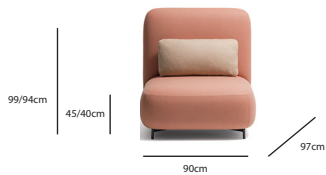

AMERICA

The America collection comes in two different heights and widths. It also includes a corner piece to adjoin angular spaces. This allows it to fit all sorts of unique areas.

BUDDY

The Buddy collection consists of: three seats, three poufs and a sofa. All of which come in two different sizes. As seen in the photo below, they can be arranged any which way. This is what makes this collection a part of the modular seating family, as there are infinite combinations.

BUDDY

REN

There are two separate types of seating in the Ren collection: Ren Dine, which comes in three varying heights and Ren Office that has two. Other than measurements, the main difference between them is that Ren Office has side panels and Ren Dine does not. There are also two size poufs to choose from, which magnifies the modularity of this collection.

REN

HOST

The Host collection includes four types of seating: a chair, pouf, sofa and corner piece. There are two different bases to choose from, which would also determine height. Moverover, the collection includes lounge versions of the chair and pouf in two sizes each.