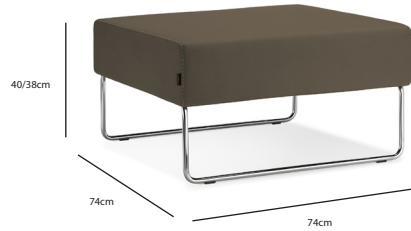

AMERICA

The America collection comes in two different heights and widths. It also includes a corner piece to adjoin angular spaces. This allows it to fit all sorts of unique areas.

BUDDY

The Buddy collection consists of: three seats, three poufs and a sofa. All of which come in two different sizes. As seen in the photo below, they can be arranged any which way. This is what makes this collection a part of the modular seating family, as there are infinite combinations.

BUDDY

REN

There are two separate types of seating in the Ren collection: Ren Dine, which comes in three varying heights and Ren Office that has two. Other than measurements, the main difference between them is that Ren Office has side panels and Ren Dine does not. There are also two size poufs to choose from, which magnifies the modularity of this collection.

REN

HOST

The Host collection includes four types of seating: a chair, pouf, sofa and corner piece. There are two different bases to choose from, which would also determine height. Moverover, the collection includes lounge versions of the chair and pouf in two sizes each.

HOST

BLOOM

The Bloom collection consists of three types of pouf seating, which can be combined to make a multitude of structures. This is a fun set to play around with in your space to make it really unique.