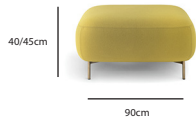

AMERICA

The America collection comes in two different heights and widths. It also includes a corner piece to adjoin angular spaces. This allows it to fit all sorts of unique areas.

BUDDY

The Buddy collection consists of: three seats, three poufs and a sofa. All of which come in two different sizes. As seen in the photo below, they can be arranged any which way. This is what makes this collection a part of the modular seating family, as there are infinite combinations.

BUDDY

REN

There are two separate types of seating in the Ren collection: Ren Dine, which comes in three varying heights and Ren Office that has two. Other than measurements, the main difference between them is that Ren Office has side panels and Ren Dine does not. There are also two size poufs to choose from, which magnifies the modularity of this collection.