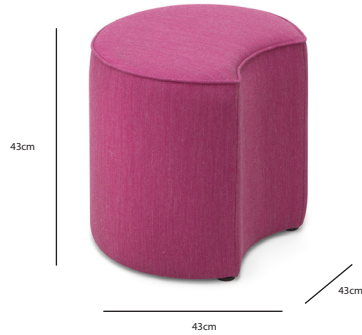

AMERICA

The America collection comes in two different heights and widths. It also includes a corner piece to adjoin angular spaces. This allows it to fit all sorts of unique areas.

BUDDY

The Buddy collection consists of: three seats, three poufs and a sofa. All of which come in two different sizes. As seen in the photo below, they can be arranged any which way. This is what makes this collection a part of the modular seating family, as there are infinite combinations.

REN

HOST

The Host collection includes four types of seating: a chair, pouf, sofa and corner piece. There are two different bases to choose from, which would also determine height. Moverover, the collection includes lounge versions of the chair and pouf in two sizes each.

HOST

BLOOM

The Bloom collection consists of three types of pouf seating, which can be combined to make a multitude of structures. This is a fun set to play around with in your space to make it really unique.

BLOOM

MODUS

The Modus collection is one with a lot of variation. There are three separate heights to choose from, as well as, whether its going to be against the wall, free-standing, or booth-style. You can also get it in whatever style desired, much like the photo below portrays.