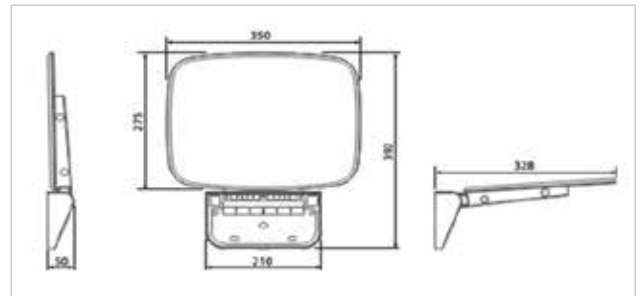

Features:

- Easy to install, Compact Design
- Holds up to 160kg
- Folds up flat to the wall when not in use.
- Detachable from wall bracket.
- Fixings supplied

Thermoset Shower Seat

NEW

Description	Code	Price
Thermoset Shower Seat in White	8020	£93.00