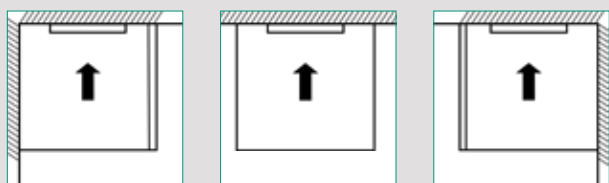

Infinity Single Fall Tray Kits

Infinity Single Fall Tray with Stainless Drain Cover

All our Infinity Single Fall shower tray kits include:

- Installation & drainage kit
- Includes 700 or 1000mm stainless steel drain cover

Choose your installation position

left hand

wall-to-wall

right hand