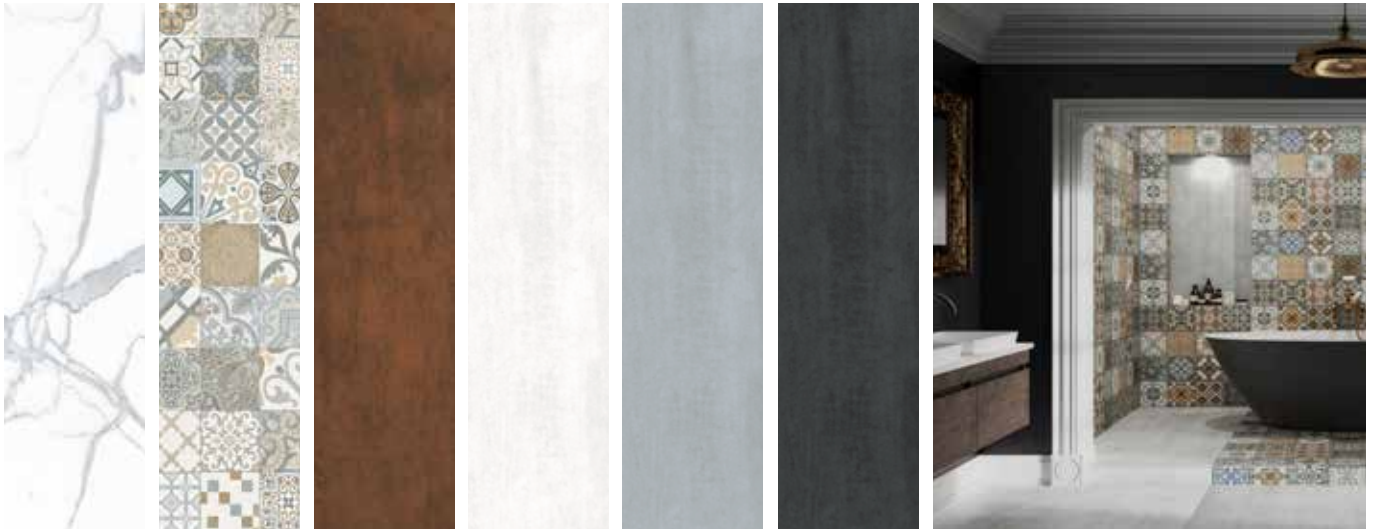

Ceramic • Genuine Ceramic Panels • Easy to fit and mould free

Sizes: 2450 x 1000 x 3mm

Italian Stone   Moroccan Stone   Rust   White Sky   Grey Sky   Dark Sky

Prices RRP	
2450 x 1000 x 3mm	£1049.00
H Joint	£25.00
End Cap	£22.00
Internal Corner	£28.00
External Corner	£28.00

Extrusions
Mermaid profiles come in 2420mm lengths and are available in polished silver.

H Joint	End Cap	External Corner	Internal Corner