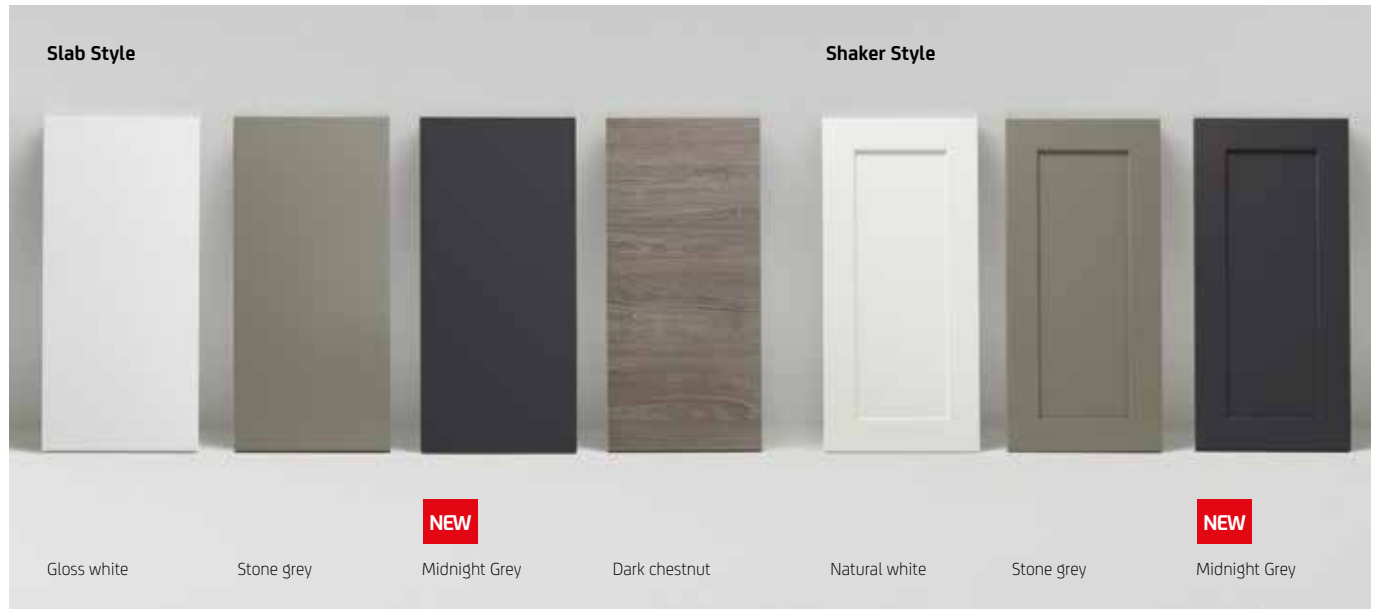

Add the finishing touches to your Fitted furniture creates a unified look and maximises the space available in your bathroom. All units have soft close hinges and basin units feature an adjustable shelf, removable back panel for easy pipe access and a 50mm plumbing void. Floor cupboards have a reversible door for ease of access.

Choose from 2 door styles in a range of contemporary finishes, work out which mix of units works best for your space and then add all the finishing touches. It's easy to plan your new bathroom, simply follow the step by step guide below.

1 Door Styles & Finishes

Choose your desired door finish in either 'slab' or 'shaker' style.