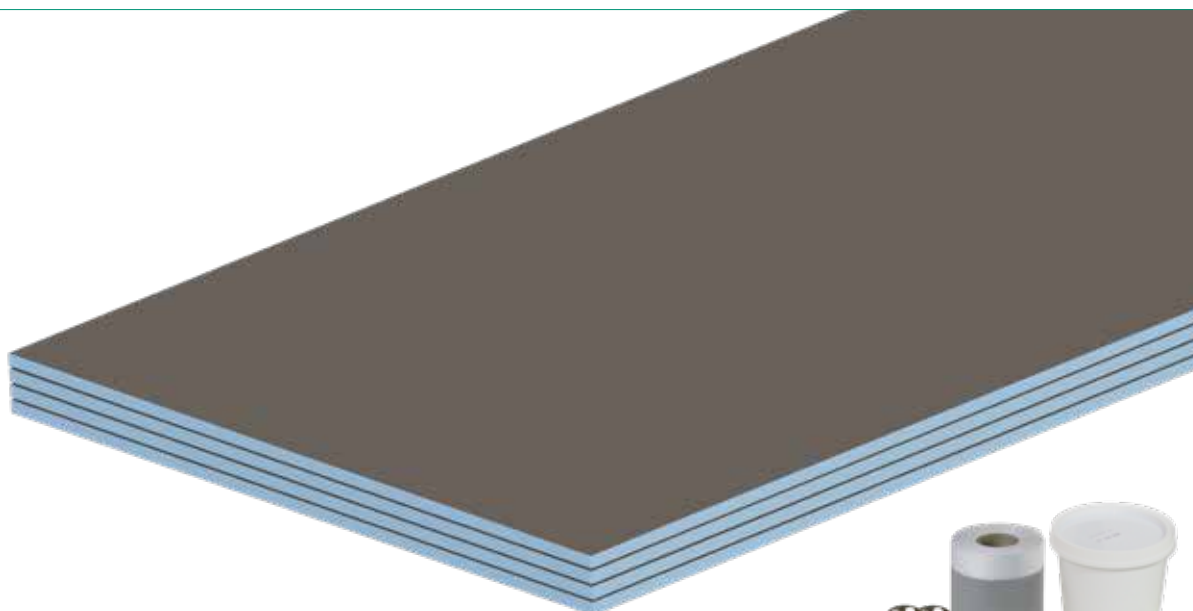

Waterproof Floor Kits 10mm

Supplied with fully Waterproof Tape & Pro-Seal Sealing Compound

Includes: 10mm Boards (1200 x 600mm), Board Fixings, Pro-Seal, 20m Waterproof Tape

Floor Kits

Description	Size (mm)	Code	RRP
10mm Tile Backer Board Floor Kit	2.88m²	PHGWR-FK-0288	£123.00
10mm Tile Backer Board Floor Kit	4.32m²	PHGWR-FK-0432	£154.00