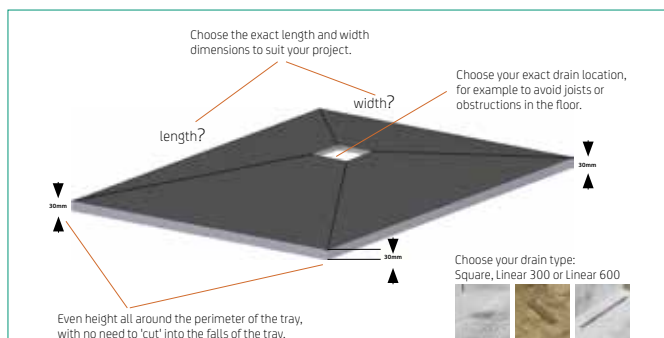

Elements Bespoke Shower Trays

If the shower tray you require is not featured in our standard ranges, here at Elements we pride ourselves in the fast production of bespoke trays. Simply send a diagram or drawing of your requirements and we will provide you with a price and deliver your bespoke size shower tray in approximately 10 working days!