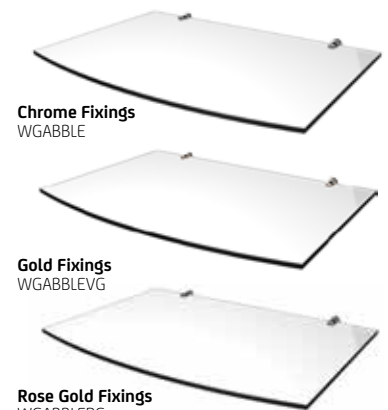

Features:

- Dimensions - 848(h) x 650(w) x 470(d) mm

£809.00

Blenheim Console Basin Legs & Basin

Blenheim Wash Stand Glass Shelf

Rose Gold Fixings
WGABBLEVG

Description	Code	Price
Blenheim Wash Stand Glass Shelf, Chrome Fixings	WGABBLE	£92.00
Blenheim Wash Stand Glass Shelf, Vintage Gold Fixings	WGABBLEVG	£109.00
Blenheim Wash Stand Glass Shelf, Rose Gold Fixings	WGABBLERG	£114.00