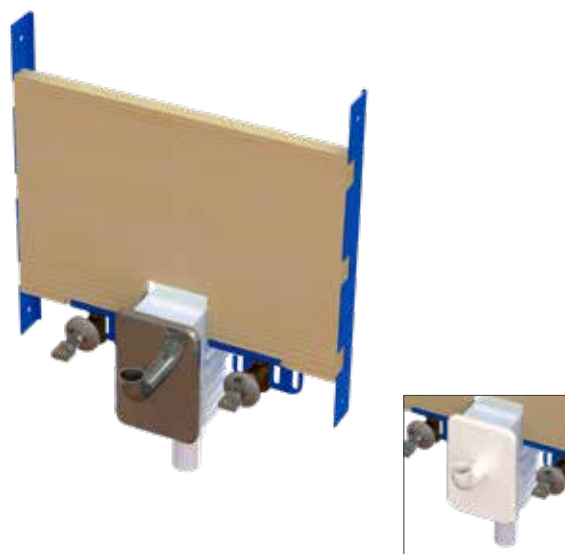

In-Wall Furniture Basin Frame

Description	Code	Price
In Wall Basin Furniture Frame c/w White Trap	INST-FRBA-90WH	£189.00
In Wall Basin Furniture Frame c/w Chrome Trap	INST-FRBA-90CH	£199.00

1. **Features:**
2. Wall-hung support frame only
   - 30mm marine plywood bearer for secure universal basin fixing
   - Requires separate concealed cistern
   - Supplied with full pre-wall installation bolt kit