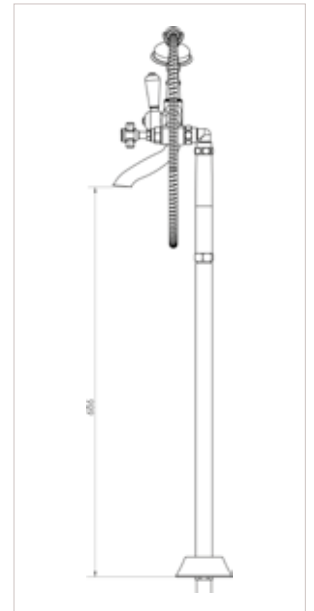

Instinct Standard Freestanding Bath Legs

Hemsworth Bath / Shower Mixer Freestanding Bath Legs

Karma

Elion

Espada

Ecstasy

Ecstasy Blade

Hemsworth