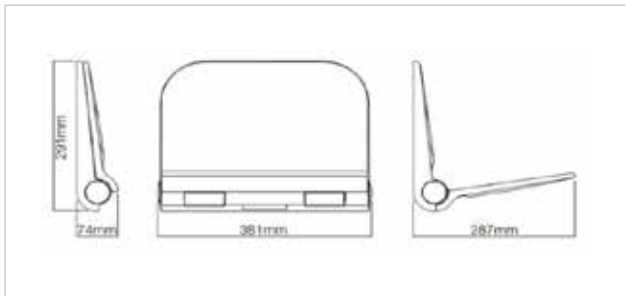

Detachable Shower Seat

NEW

Description	Code	Price
Detachable Shower Seat in White	TR7001	£43.00

Features:

- Easy to install, Compact Design
- Holds up to 160kg
- Folds up flat to the wall when not in use.
- Detachable from wall bracket.
- Fixings supplied