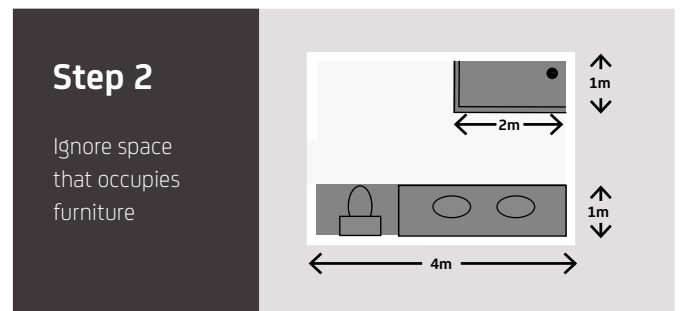

Calculate how much of the floor space is occupied by fixed objects, such as shower tray, sink, etc.

Start with the big items and finish with small items.

Area occupied by furniture: $4\text{m}^2 + 2\text{m}^2 = 6\text{m}^2$