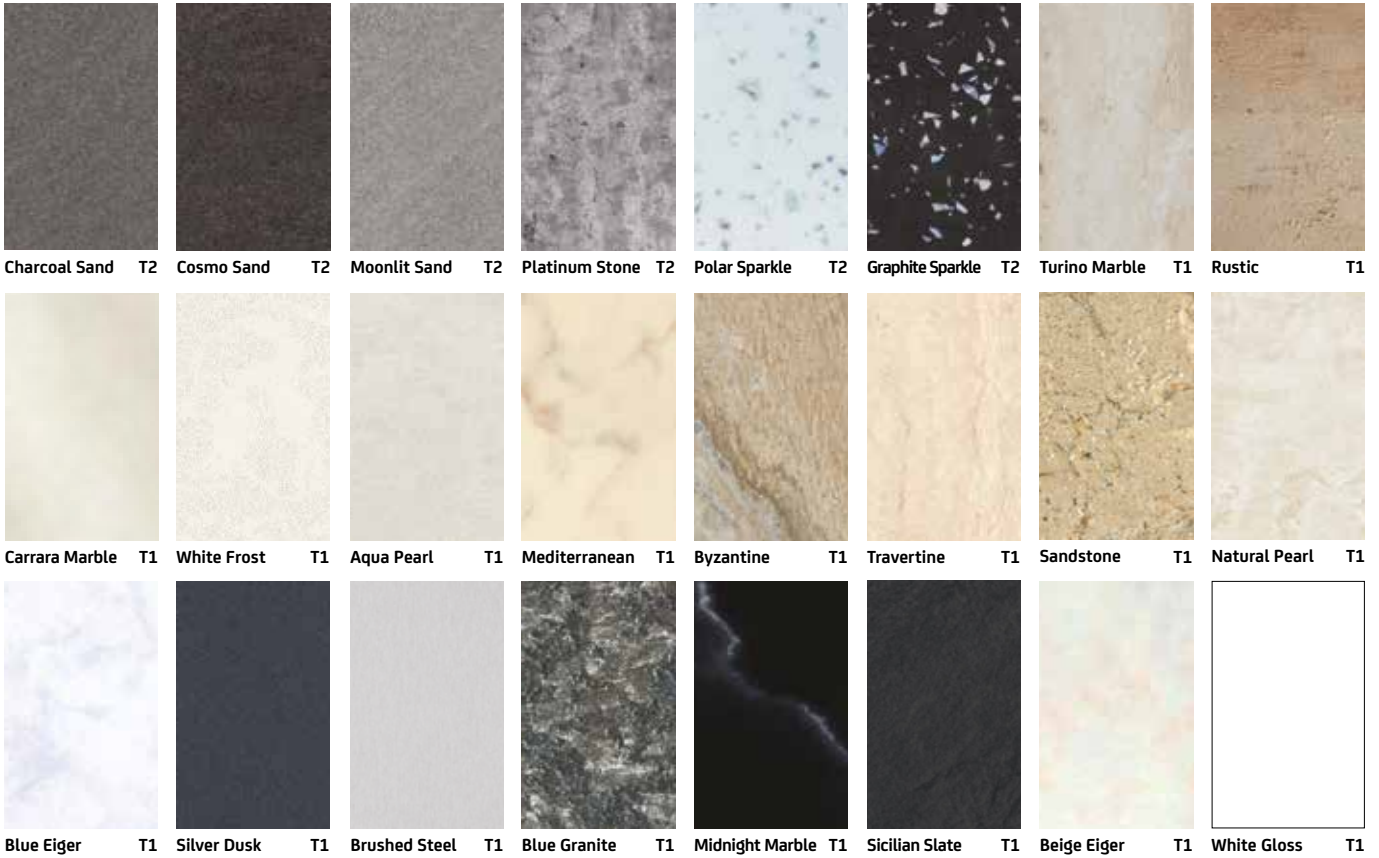

Trade Laminate

Available in both square edged and T&G
Sizes: 2400 x 585 x 11mm TG | 2400 x 900/1200 x 11mm SQ | 2400 x 900/1200 x 11mm TG

Laminate Prices RRP	T1	T2
2400 x 585mm TG	£104.00	£113.00
2400 x 900/1200mm SQ	£196.00	£206.00
2400 x 900/1200mm TG	£209.00	£216.00

Trims	SAA	White/Black	Polished Silver
Internal Corner	£19.00	£21.00	£36.00
External Corner	£21.00	£25.00	£39.00
End Stop	£12.00	£14.00	£33.00
Continuous Joint	£15.00	£18.00	£30.00
Splashseal Kit	£68.00	-	-
Bottom Profile	£19.00	-	-

Trade Extrusions
Mermaid trade profiles come in 2450mm lengths.

Internal Corner	H Joint	External Corner
End Cap	Splashseal	Bottom Profile