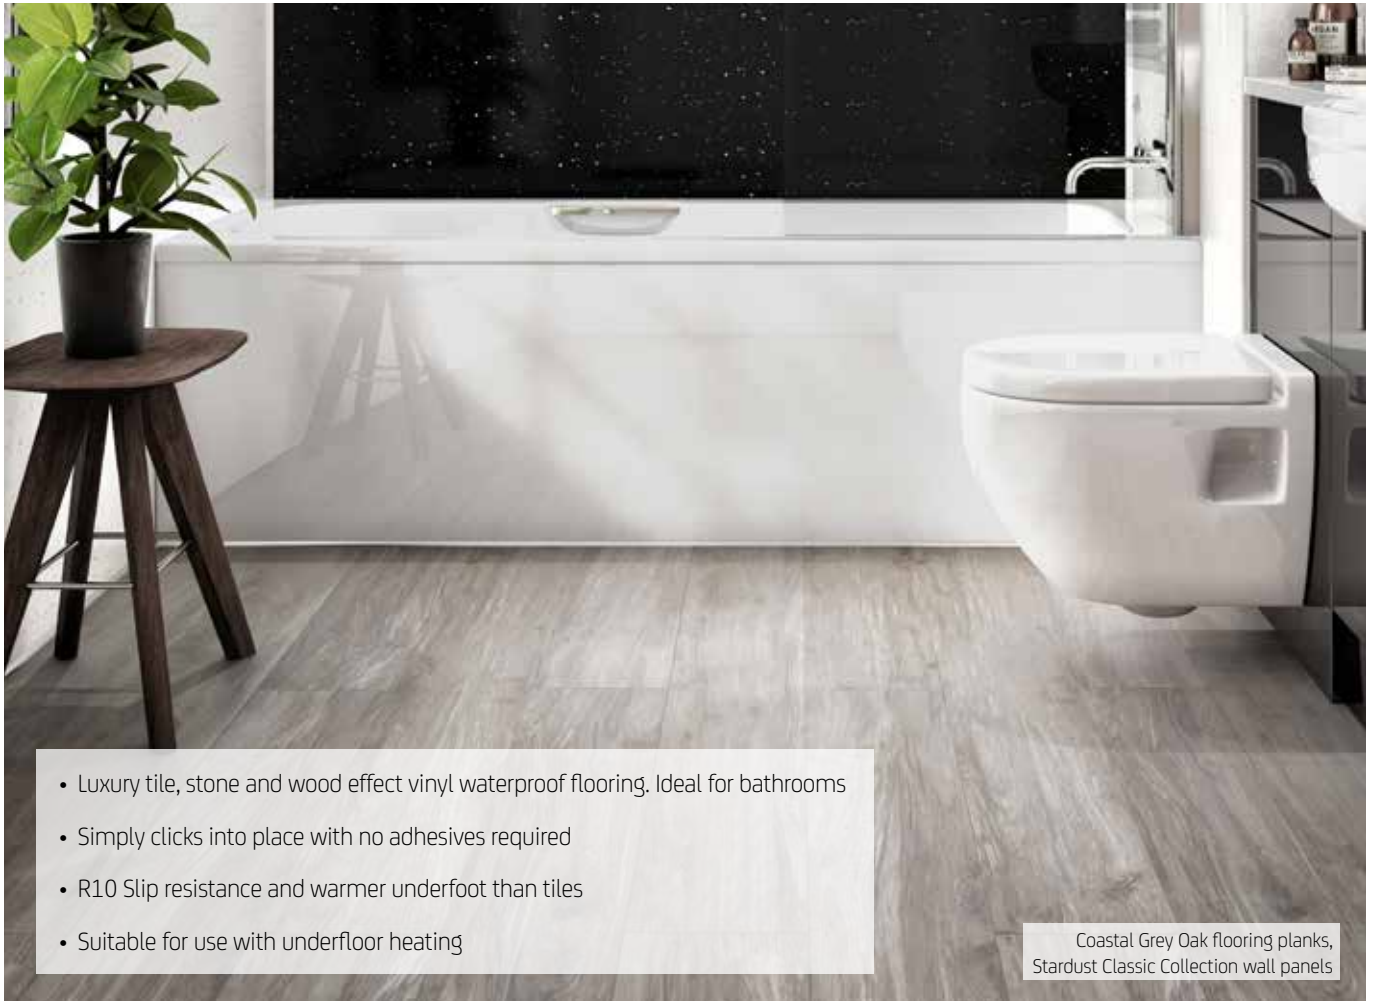

Beautiful bathroom flooring

- Luxury tile, stone and wood effect vinyl waterproof flooring. Ideal for bathrooms
- Simply clicks into place with no adhesives required
- R10 Slip resistance and warmer underfoot than tiles
- Suitable for use with underfloor heating

Coastal Grey Oak flooring planks,
Stardust Classic Collection wall panels

Click Flooring Planks

Click Planks

Description	Per m²	Per Pack
Planks - (8 pieces) 1.84m² 1210 x 190mm Planks	£69.57	£128.00
*Except Driftwood Grey Oak - (7 pieces) 1.86m² 1210 x 220mm Planks		

Accessories

Description	RRP
Lock Block - Click Range	£14.00