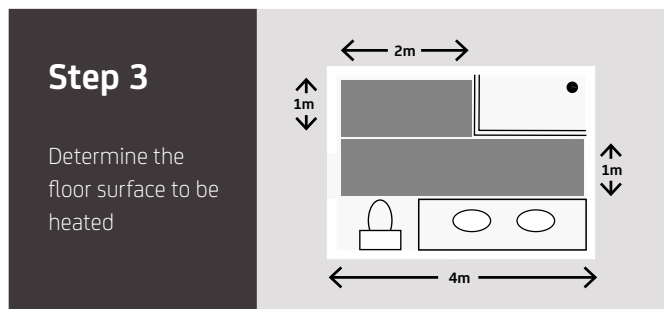

From step 1 and step 2 you now know how much fixed space you need:

Step 1: 12 m²

Step 2: 6 m²