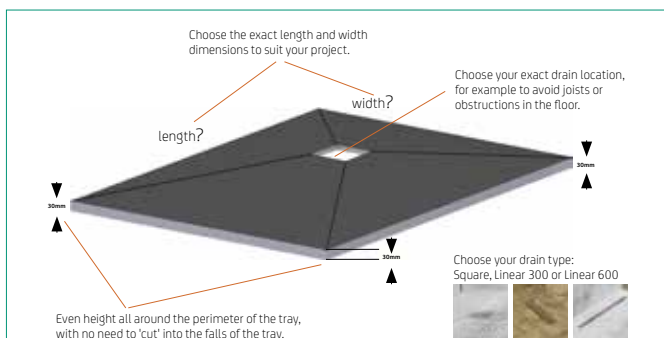

Elements Bespoke Shower Trays

If the shower tray you require is not featured in our standard ranges, here at Elements we pride ourselves in the fast production of bespoke trays. Simply send a diagram or drawing of your requirements and we will provide you with a price and deliver your bespoke size shower tray in approximately 10 working days!