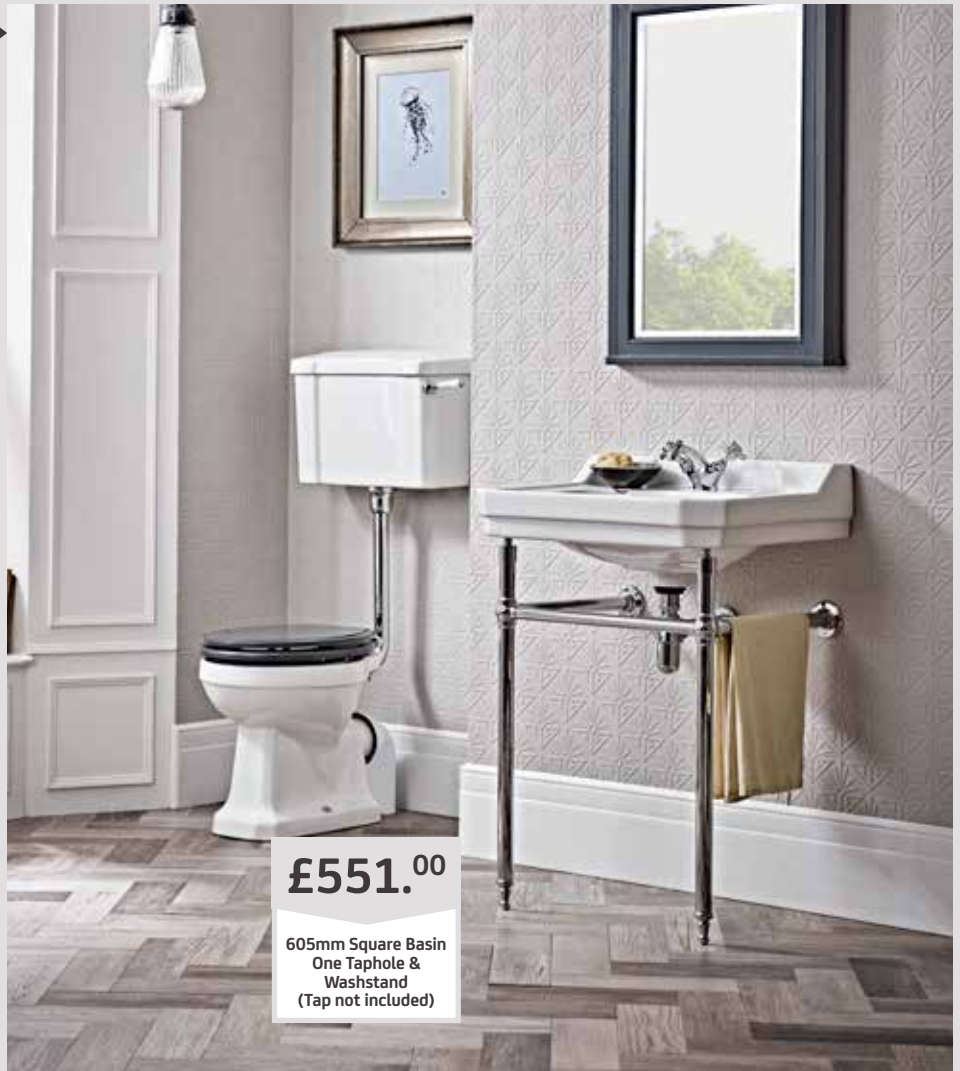

Hemsworth Suite with Low Level Cistern WC & Basin

Description	Code	Price
Hemsworth High / Low Level Pan 400(h) x 375(w) x 438(d) mm	INST02009	£195.00
Hemsworth Low Level Cistern Inc Fittings 481(w) mm 330(h) x 481(w) x 200(d) mm	INST02002	£183.00
Hemsworth Chrome Low Level Flush Pipe	INST02006	£90.00
Hemsworth Soft Close Bar Hinge Seat - White	INST02012	£146.00
Hemsworth 605mm Square Basin One Taphole in White 232(h) x 605(w) x 505(d) mm	INST02010	£191.00
Hemsworth Washstand for 605mm Basin Chrome 755(h) x 544(w) x 443(d) mm	INST02029	£360.00
		Total £1165.00

Features:

- WC Overall size - 481(w) x 1157(h) x 660(d) mm
- 605mm Basin & Washstand Overall size - 910(h) x 605(w) x 505(d) mm

£551.00

605mm Square Basin One Taphole & Washstand (Tap not included)