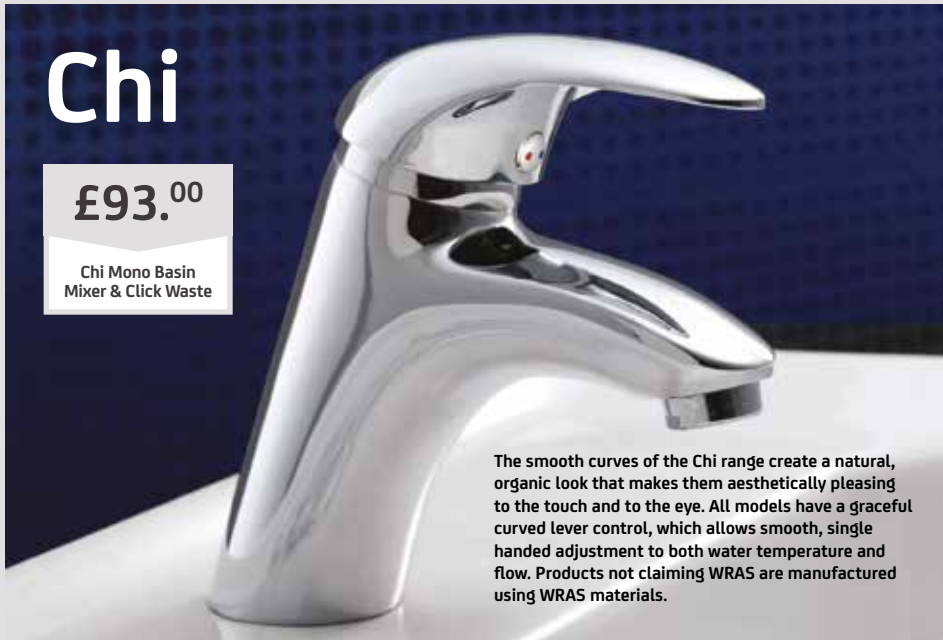

Chi

£93.00

Chi Mono Basin Mixer & Click Waste

The smooth curves of the Chi range create a natural, organic look that makes them aesthetically pleasing to the touch and to the eye. All models have a graceful curved lever control, which allows smooth, single handed adjustment to both water temperature and flow. Products not claiming WRAS are manufactured using WRAS materials.