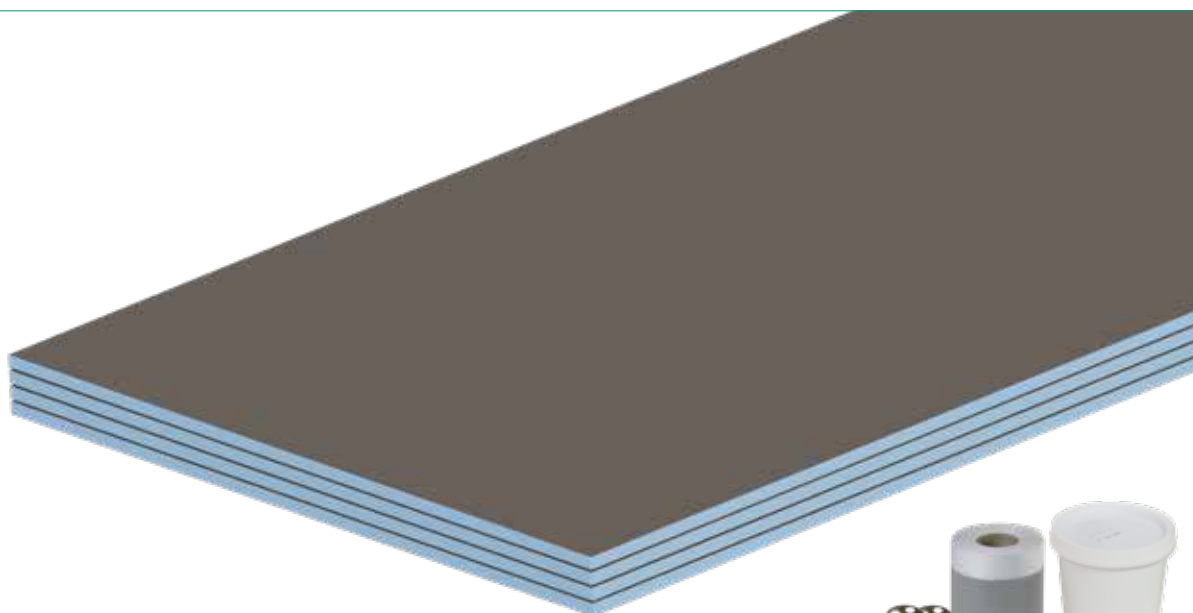

Wall Kits 12mm

Supplied with fully Waterproof Tape & Pro-Seal Sealing Compound

Includes: 12mm Boards (1200 x 600mm), Board Fixings, Pro-Seal, 20m Waterproof Tape

Wall Kits

Description	Size (mm)	Code	RRP
12mm Tile Backer Board Wall Kit	2.88m²	PHGWR-WK-0288	£130.00
12mm Tile Backer Board Wall Kit	4.32m²	PHGWR-WK-0432	£162.00