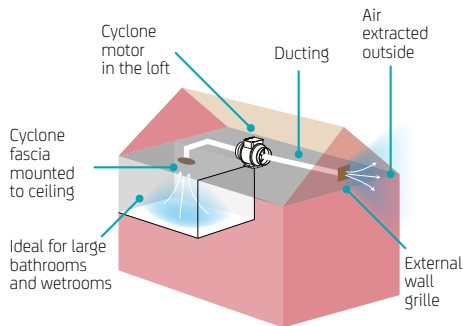

An inline fan is where the fan motor is remotely sited within the loft space and is connected to the fascia and external wall grille by the supplied flexible ducting.

Cyclone Non Illuminated

Cyclone LED Illuminated