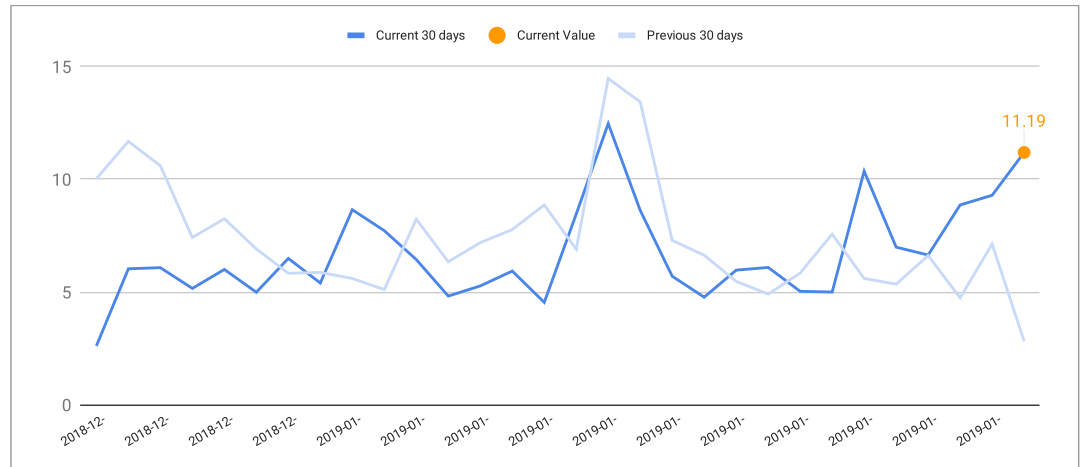

POST METRICS

10 Newest Posts By:

Post link clicks

Date	Time of day	Post name	Post link clicks
1/24/2019	9:00:35	The Rolling Stones Story at Northwich Memorial Court	3
1/24/2019	9:26:21	Solutions 24-7	
1/23/2019	8:00:35	Timeline Photos	
1/23/2019	13:00:48	Abda's Café urges customers to get creative over coffee	17
1/23/2019	15:01:02	Timeline Photos	
1/23/2019	15:28:17	Card Factory set to swap Weaver Square for Barons Quay	104
1/23/2019	17:01:44	Timeline Photos	
1/23/2019	19:01:05	Northwich Festival of Arts 2019 - Visit Northwich	2