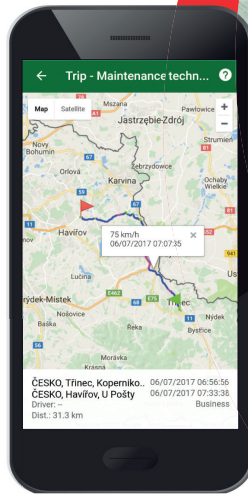

WATERPROOF

*so can fit
underside of
vehicle

WIRELESS CHARGING

To find out more about TICK,
please contact us

**TRANSFERABLE ASSET
PROTECTION**

USE TO MONITOR CHILDREN

**REMOTE SWITCHING OF
OPERATING MODES**