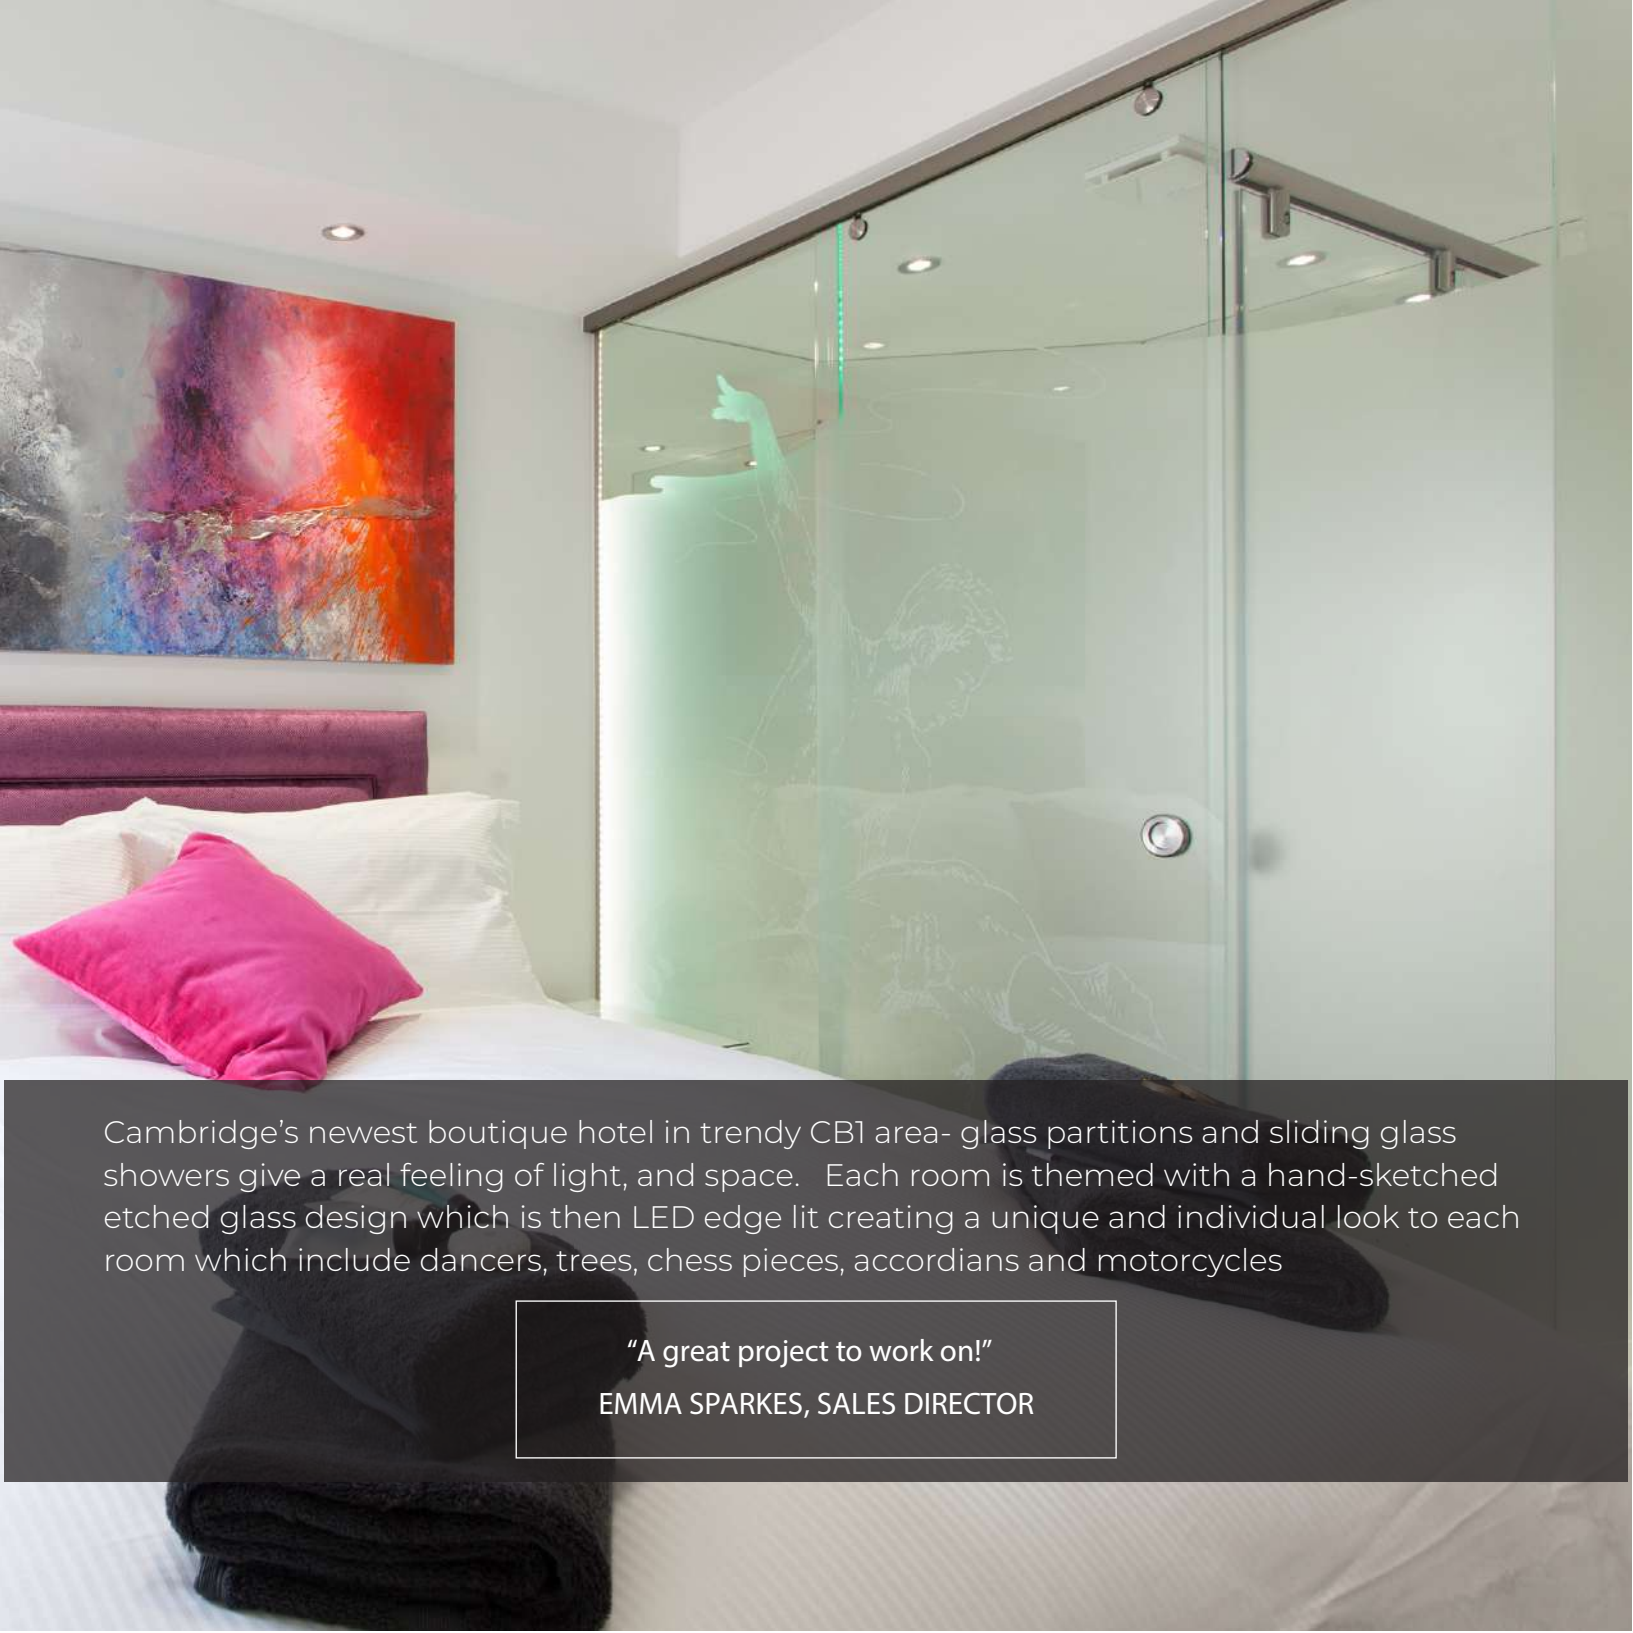

Cambridge's newest boutique hotel in trendy CBI area- glass partitions and sliding glass showers give a real feeling of light, and space. Each room is themed with a hand-sketched etched glass design which is then LED edge lit creating a unique and individual look to each room which include dancers, trees, chess pieces, accordians and motorcycles