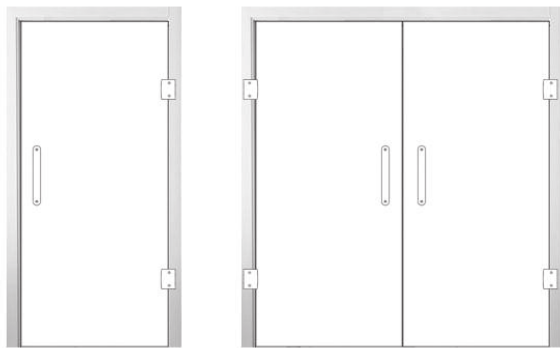

Stylish and contemporary

The Project range of glass doors are easy to install into a new or existing opening and you can remove any wooden door and fit a glass one in its place.

Door choice and configurations

Both Project hinge and slide glass doors are available as single and double doors and can be combined with fixed glass panes to create complete internal glass walls and partitions.

Available in clear, obscure, tinted and also in a range of stylish new designs

Frameless hinged doors