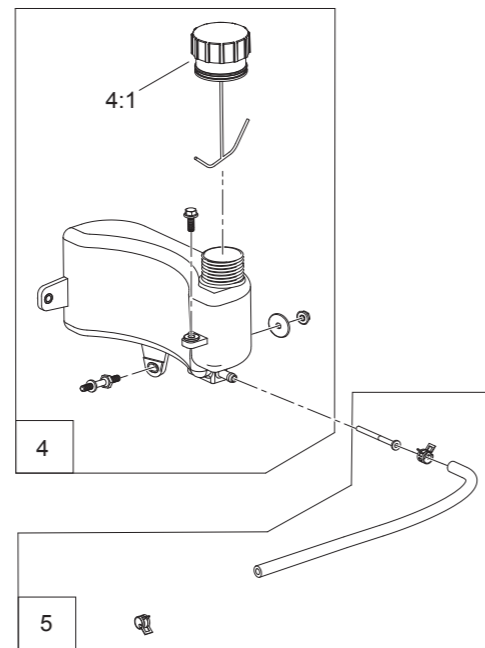

DECK & GRASSBAG

TRACTION, SUSPENSION, HOC

TRACTION, SUSPENSION, HOC

Item No	Description	Part No.	QTY	Item Note
1	MV500 GEARBOX	134-0374	1	
5	PIVOT PLATE BRACKET	134-2279	1	
6	GEARBOX BRACKET ASSEMBLY	134-2209	1	
7	GEARBOX MOUNTING SPRING	111-8587	1	
8	REAR AXLE FRAME ASSEMBLY	134-0337-03	1	
9	ROLLER HALF ASSEMBLY	134-2244	2	
10	ROLLER SHAFT	134-0344	1	
11	DRIVE CAM	134-2924	2	
12	DRIVE KEY	134-2034	2	
13	THRUST WASHER	111-8602	2	
14	BEARING	134-0049	2	
18	SPROCKET 22T	134-3806	1	
19	SCREW TAPTITE	134-0050	4	
20	CHAIN 46 PITCHES	134-0355	1	
21	CHAIN COVER	134-0372	1	
22	REAR FRAME BEARING MOUNT	134-0393	2	
23	SPROCKET 10T	134-3805	1	
24	LEVER HOC	111-8705	1	
25	KNOB HOC	480134	1	
26	HOC TOWER ASSEMBLY	134-2232	1	
30	56 FRONT AXLE ASSEMBLY	134-2236	1	
31	WHEEL PVC TYRE	111-8858	2	
32	NUT	09447	2	
33	WASHER PLAIN	09479	2	

TRACTION, SUSPENSION, HOC

Item No	Description	Part No.	QTY	Item Note
34	CONNECTING ROD ASSEMBLY	134-0365	1	
35	BEARING AXLE FRONT	410069	2	
37	V BELT	134-2622	1	
38	JACK SHAFT ASSY	134-2848	1	
39	BEARING BALL	134-2889	2	
45	REAR AXLE SUPPORT	111-8670	1	
48	V BELT	134-0351	1	
49	WASHER	09263	1	
50	SPRING LOAD LEVER	134-2254	1	
51	SPRING COUNTER BALANCE	134-2287	1	
52	SCREW TAPTITE	134-2299	5	
53	SPRING TORSION HOC	480132	1	
54	GRIP FIX	04020	1	
56	SCREW HH	09363	1	
57	WASHER PLAIN	09472	1	
58	NUT NYLOC	09544	1	
59	SCREW TAPTITE	09575	10	
62	WASHER THRUST	134-2623	1	
64	CIRCLIP EXTERNAL HD	134-0254	3	
66	THRUST WASHER	111-8216	1	
67	WASHER STARLOCK	0201086	2	
68	SCREW	09365	2	
69	SPACER GEARBOX BRACKET	134-3772	1	

LC1P65FC Zone-Start Engine

Shroud, Flywheel and Fuel Tank Assembly

Item No	Description	Part No.	QTY	Item Note
1	SHROUD ASM (STYLE KIT)	119-1990	1	
2	RECOIL AND BLOWER SHROUD KIT	121-4160	1	
3	FLYWHEEL AND FAN KIT	119-1970	1	
4	FUEL TANK KIT	121-4162	1	
4:1	CAP-FUEL	121-4163	1	
5	FUEL LINE KIT	121-4167	1	
6	AIR VANE KIT	121-4168	1	
7	FLYWHEEL SHIELD KIT	119-1994	1	