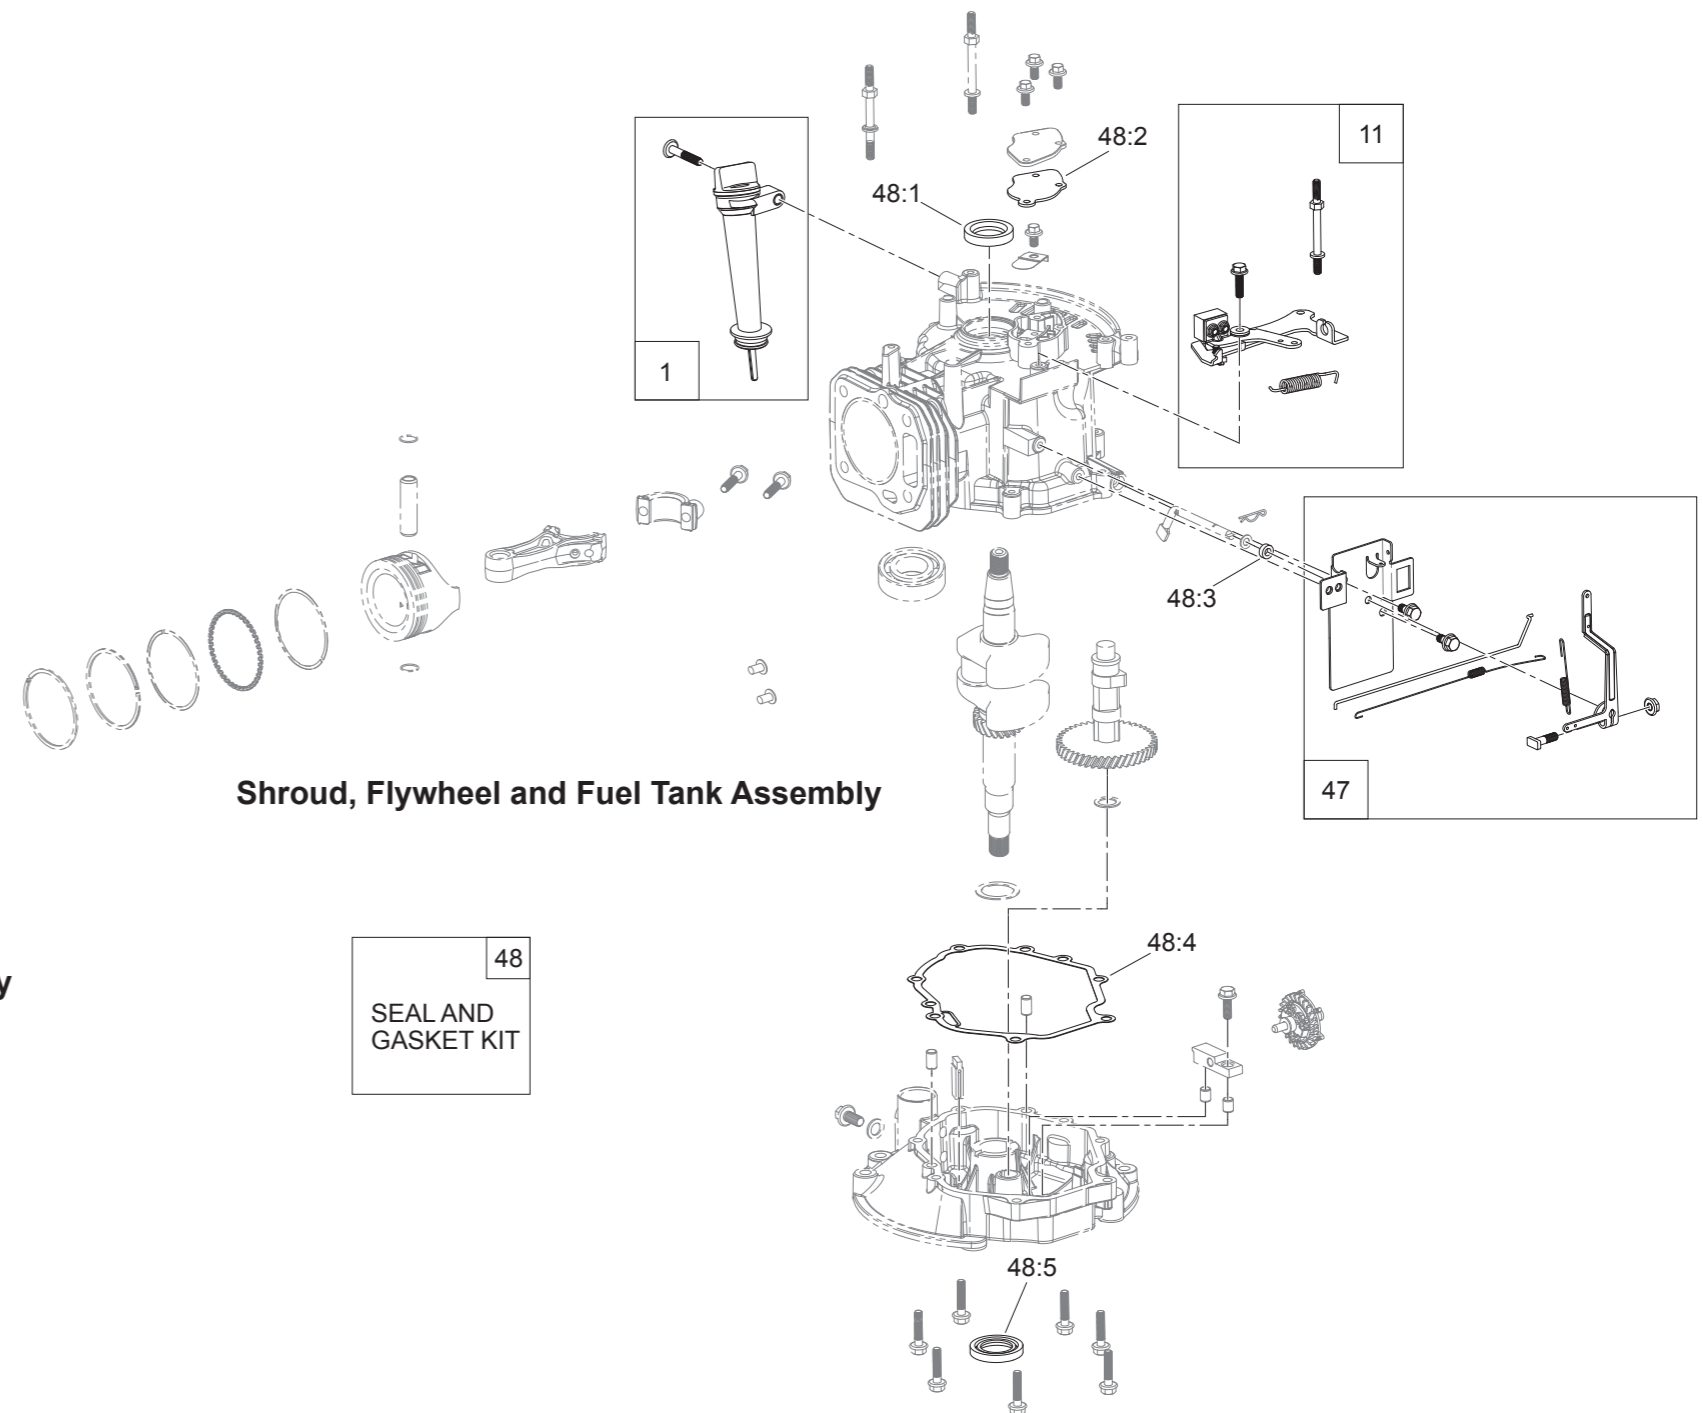

TRACTION, SUSPENSION, HOC

Item No	Description	Part No.	QTY	Item Note
34	CONNECTING ROD ASSEMBLY	134-0365	1	
35	BEARING AXLE FRONT	410069	2	
37	V BELT	134-2622	1	
38	JACK SHAFT ASSY	134-2848	1	
39	BEARING BALL	134-2889	2	
45	REAR AXLE SUPPORT	111-8670	1	
48	V BELT	134-0351	1	
49	WASHER	09263	1	
50	SPRING LOAD LEVER	134-2254	1	
51	SPRING COUNTER BALANCE	134-2287	1	
52	SCREW TAPTITE	134-2299	5	
53	SPRING TORSION HOC	480132	1	
54	GRIP FIX	04020	1	
56	SCREW HH	09363	1	
57	WASHER PLAIN	09472	1	
58	NUT NYLOC	09544	1	
59	SCREW TAPTITE	09575	10	
62	WASHER THRUST	134-2623	1	
64	CIRCLIP EXTERNAL HD	134-0254	3	
66	THRUST WASHER	111-8216	1	
67	WASHER STARLOCK	0201086	2	
68	SCREW	09365	2	
69	SPACER GEARBOX BRACKET	134-3772	1	

LC1P65FC Zone-Start Engine

Shroud, Flywheel and Fuel Tank Assembly

Item No	Description	Part No.	QTY	Item Note
1	SHROUD ASM (STYLE KIT)	119-1990	1	
2	RECOIL AND BLOWER SHROUD KIT	121-4160	1	
3	FLYWHEEL AND FAN KIT	119-1970	1	
4	FUEL TANK KIT	121-4162	1	
4:1	CAP-FUEL	121-4163	1	
5	FUEL LINE KIT	121-4167	1	
6	AIR VANE KIT	121-4168	1	
7	FLYWHEEL SHIELD KIT	119-1994	1	

Shroud, Flywheel and Fuel Tank Assembly

Dipstick, Brake and Governor Arm Assembly

Item No	Description	Part No.	QTY	Item Note
1	DIPSTICK AND FILL TUBE KIT	121-4279	1	
11	BRAKE ASM RECOIL KIT	119-1991	1	
47	GOVERNOR ARM KIT	119-1968	1	
48	SEAL AND GASKET KIT	127-9144	1	
48:1	SEAL OIL	121-0019	1	
48:2	GASKET BREATHER	121-0020	1	
48:3	SEAL OIL	121-0021	1	
48:4	GASKET COVER CASE	120-4459	1	
48:5	SEAL OIL	121-0022	1	