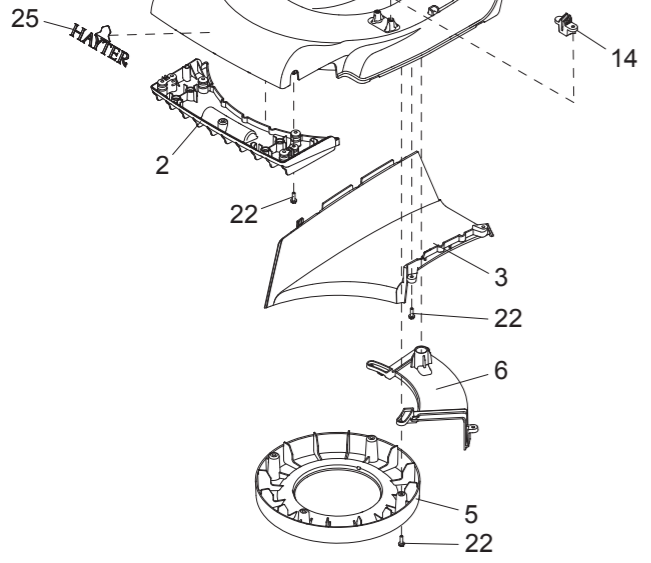

DECK & GRASSBAG

TRACTION, SUSPENSION, HOC

TRACTION, SUSPENSION, HOC

Item No	Description	Part No.	QTY	Item Note
1	MV500 GEARBOX	134-0374	1	
5	PIVOT PLATE BRACKET	134-2279	1	
6	GEARBOX BRACKET ASSEMBLY	134-2209	1	
7	GEARBOX MOUNTING SPRING	111-8587	1	
8	REAR AXLE FRAME ASSEMBLY	134-0337-03	1	
9	ROLLER HALF ASSEMBLY	134-2244	2	
10	ROLLER SHAFT	134-0344	1	
11	DRIVE CAM	134-2924	2	
12	DRIVE KEY	134-2034	2	
13	THRUST WASHER	111-8602	2	
14	BEARING	134-0049	2	
18	SPROCKET 22T	134-3806	1	
19	SCREW TAPTITE	134-0050	4	
20	CHAIN 46 PITCHES	134-0355	1	
21	CHAIN COVER	134-0372	1	
22	REAR FRAME BEARING MOUNT	134-0393	2	
23	SPROCKET 10T	134-3805	1	
24	LEVER HOC	111-8705	1	
25	KNOB HOC	480134	1	
26	HOC TOWER ASSEMBLY	134-2232	1	
30	56 FRONT AXLE ASSEMBLY	134-2236	1	
31	WHEEL PVC TYRE	111-8858	2	
32	NUT	09447	2	
33	WASHER PLAIN	09479	2	

TRACTION, SUSPENSION, HOC

Item No	Description	Part No.	QTY	Item Note
34	CONNECTING ROD ASSEMBLY	134-0365	1	
35	BEARING AXLE FRONT	410069	2	
37	V BELT	134-2622	1	
38	JACK SHAFT ASSY	134-2848	1	
39	BEARING BALL	134-2889	2	
45	REAR AXLE SUPPORT	111-8670	1	
48	V BELT	134-0351	1	
49	WASHER	09263	1	
50	SPRING LOAD LEVER	134-2254	1	
51	SPRING COUNTER BALANCE	134-2287	1	
52	SCREW TAPTITE	134-2299	5	
53	SPRING TORSION HOC	480132	1	
54	GRIP FIX	04020	1	
56	SCREW HH	09363	1	
57	WASHER PLAIN	09472	1	
58	NUT NYLOC	09544	1	
59	SCREW TAPTITE	09575	10	
62	WASHER THRUST	134-2623	1	
64	CIRCLIP EXTERNAL HD	134-0254	3	
66	THRUST WASHER	111-8216	1	
67	WASHER STARLOCK	0201086	2	
68	SCREW	09365	2	
69	SPACER GEARBOX BRACKET	134-3772	1	