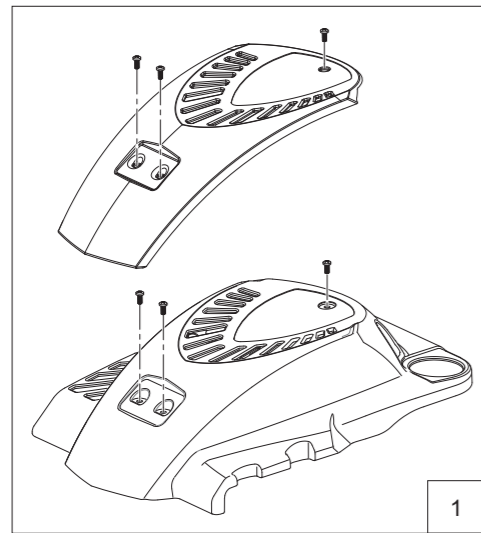

LC1P65FC Zone-Start Engine

Shroud, Flywheel and Fuel Tank Assembly

Item No	Description	Part No.	QTY	Item Note
1	SHROUD ASM (STYLE KIT)	119-1990	1	
2	RECOIL AND BLOWER SHROUD KIT	121-4160	1	
3	FLYWHEEL AND FAN KIT	119-1970	1	
4	FUEL TANK KIT	121-4162	1	
4:1	CAP-FUEL	121-4163	1	
5	FUEL LINE KIT	121-4167	1	
6	AIR VANE KIT	121-4168	1	
7	FLYWHEEL SHIELD KIT	119-1994	1	

Dipstick, Brake and Governor Arm Assembly

Item No	Description	Part No.	QTY	Item Note
1	DIPSTICK AND FILL TUBE KIT	121-4279	1	
11	BRAKE ASM RECOIL KIT	119-1991	1	
47	GOVERNOR ARM KIT	119-1968	1	
48	SEAL AND GASKET KIT	127-9144	1	
48:1	SEAL OIL	121-0019	1	
48:2	GASKET BREATHER	121-0020	1	
48:3	SEAL OIL	121-0021	1	
48:4	GASKET COVER CASE	120-4459	1	
48:5	SEAL OIL	121-0022	1