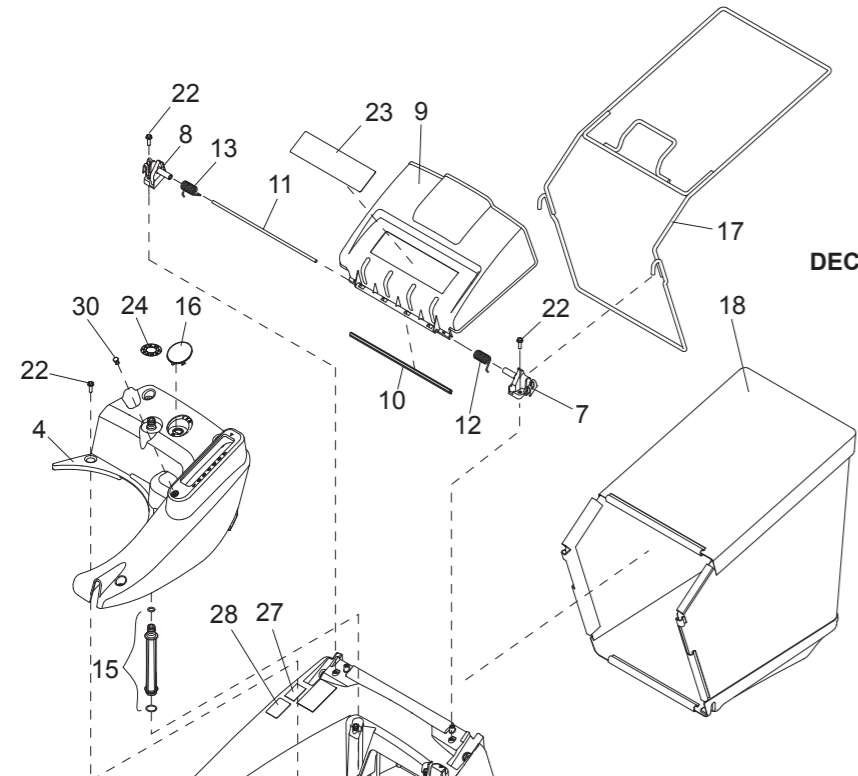

DECK & GRASSBAG

Item No	Description	Part No.	QTY	Item Note
1	HARRIER 56 DECK	134-0332-08	1	
2	FRONT FINIS	134-0333	1	
3	THROW PLATE	134-0334	1	
4	TOP TRIM	134-0335	1	
5	BELT COVER	134-0336	1	
6	56 - BELT COVER	134-2208-03	1	
7	DEFLECTOR MOUNT LEFT	111-8541	1	
8	DEFLECTOR MOUNT RIGHT	111-8542	1	
9	REAR DEFLECTOR	111-8647	1	
10	REAR DEFLECTOR SEAL	111-8648	1	
11	DEFLECTOR ROD	111-8728	1	
12	DEFLECTOR SPRING LEFT	111-8543	1	
13	DEFLECTOR SPRING RIGHT	111-8544	1	

DECK & GRASSBAG

Item No	Description	Part No.	QTY	Item Note
14	CON ROD SUPPORT	134-2255	1	
15	WASHPORT ADAPTER ASSEMBLY	111-8659	1	
16	TOP TRIM PORT COVER	134-2238	1	
17	FRAME GRASSBAG 70L	134-0395-03	1	
18	FABRIC GRASSBAG 70)	134-1567	1	
22	SCREW TAPTITE	09575	27	
23	DECAL SAFETY	134-2142	1	
24	DECAL EASY WASH	111-9937	1	
25	LOGO HAYTER	134-0051	1	
27	MADE IN BRITAIN DECAL	111-7722	1	
28	DECAL LIFETIME DECK WARRANTY	134-0090	1	
30	PUSH RIVET PLASTIC	134-0262	1	

DECK & GRASSBAG