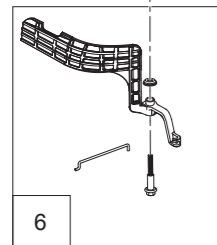

LC1P65FC Zone-Start Engine

Shroud, Flywheel and Fuel Tank Assembly

Item No	Description	Part No.	QTY	Item Note
1	SHROUD ASM (STYLE KIT)	119-1990	1	
2	RECOIL AND BLOWER SHROUD KIT	121-4160	1	
3	FLYWHEEL AND FAN KIT	119-1970	1	
4	FUEL TANK KIT	121-4162	1	
4:1	CAP-FUEL	121-4163	1	
5	FUEL LINE KIT	121-4167	1	
6	AIR VANE KIT	121-4168	1	
7	FLYWHEEL SHIELD KIT	119-1994	1	

Dipstick, Brake and Governor Arm Assembly

Item No	Description	Part No.	QTY	Item Note
1	DIPSTICK AND FILL TUBE KIT	121-4279	1	
11	BRAKE ASM RECOIL KIT	119-1991	1	
47	GOVERNOR ARM KIT	119-1968	1	
48	SEAL AND GASKET KIT	127-9144	1	
48:1	SEAL OIL	121-0019	1	
48:2	GASKET BREATHER	121-0020	1	
48:3	SEAL OIL	121-0021	1	
48:4	GASKET COVER CASE	120-4459	1	
48:5	SEAL OIL	121-0022	1