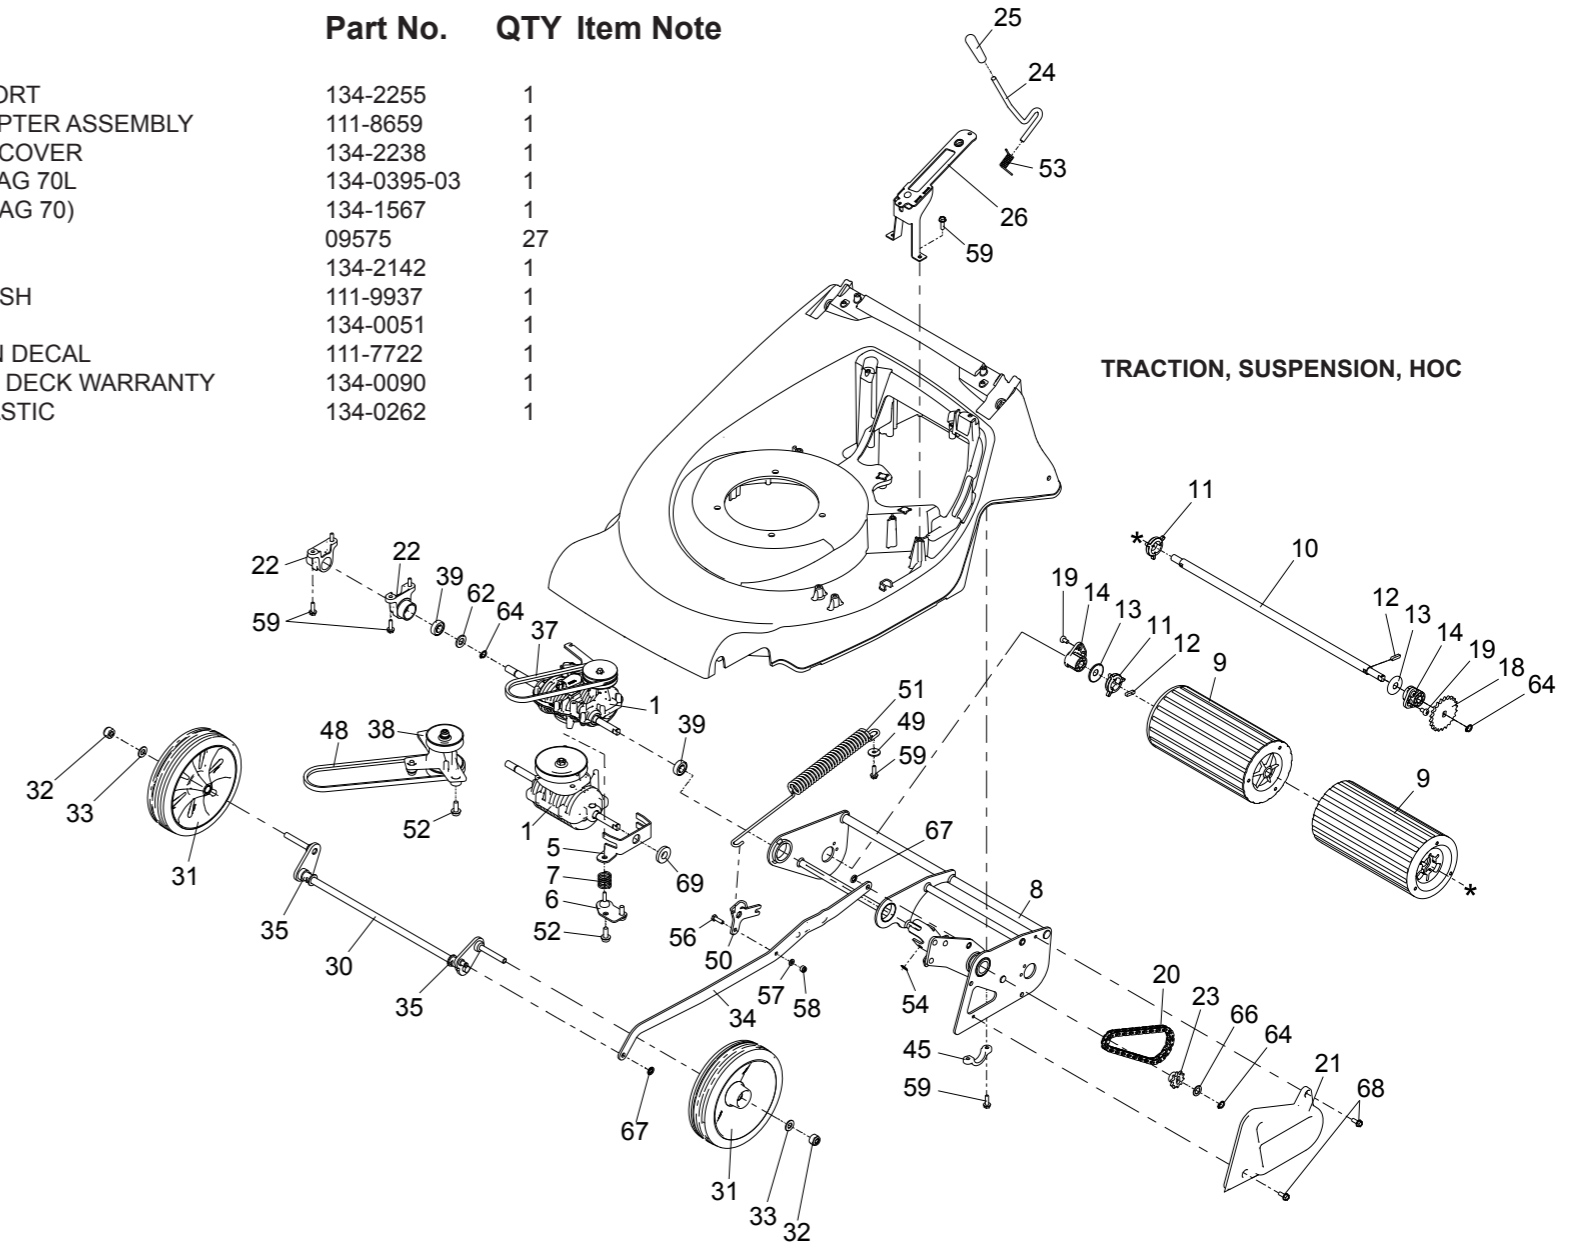

TRACTION, SUSPENSION, HOC

TRACTION, SUSPENSION, HOC

Item No	Description	Part No.	QTY	Item Note
1	MV500 GEARBOX	134-0374	1	
5	PIVOT PLATE BRACKET	134-2279	1	
6	GEARBOX BRACKET ASSEMBLY	134-2209	1	
7	GEARBOX MOUNTING SPRING	111-8587	1	
8	REAR AXLE FRAME ASSEMBLY	134-0337-03	1	
9	ROLLER HALF ASSEMBLY	134-2244	2	
10	ROLLER SHAFT	134-0344	1	
11	DRIVE CAM	134-2924	2	
12	DRIVE KEY	134-2034	2	
13	THRUST WASHER	111-8602	2	
14	BEARING	134-0049	2	
18	SPROCKET 22T	134-3806	1	
19	SCREW TAPTITE	134-0050	4	
20	CHAIN 46 PITCHES	134-0355	1	
21	CHAIN COVER	134-0372	1	
22	REAR FRAME BEARING MOUNT	134-0393	2	
23	SPROCKET 10T	134-3805	1	
24	LEVER HOC	111-8705	1	
25	KNOB HOC	480134	1	
26	HOC TOWER ASSEMBLY	134-2232	1	
30	56 FRONT AXLE ASSEMBLY	134-2236	1	
31	WHEEL PVC TYRE	111-8858	2	
32	NUT	09447	2	
33	WASHER PLAIN	09479	2	

TRACTION, SUSPENSION, HOC

Item No	Description	Part No.	QTY	Item Note
34	CONNECTING ROD ASSEMBLY	134-0365	1	
35	BEARING AXLE FRONT	410069	2	
37	V BELT	134-2622	1	
38	JACK SHAFT ASSY	134-2848	1	
39	BEARING BALL	134-2889	2	
45	REAR AXLE SUPPORT	111-8670	1	
48	V BELT	134-0351	1	
49	WASHER	09263	1	
50	SPRING LOAD LEVER	134-2254	1	
51	SPRING COUNTER BALANCE	134-2287	1	
52	SCREW TAPTITE	134-2299	5	
53	SPRING TORSION HOC	480132	1	
54	GRIP FIX	04020	1	
56	SCREW HH	09363	1	
57	WASHER PLAIN	09472	1	
58	NUT NYLOC	09544	1	
59	SCREW TAPTITE	09575	10	
62	WASHER THRUST	134-2623	1	
64	CIRCLIP EXTERNAL HD	134-0254	3	
66	THRUST WASHER	111-8216	1	
67	WASHER STARLOCK	0201086	2	
68	SCREW	09365	2	
69	SPACER GEARBOX BRACKET	134-3772	1