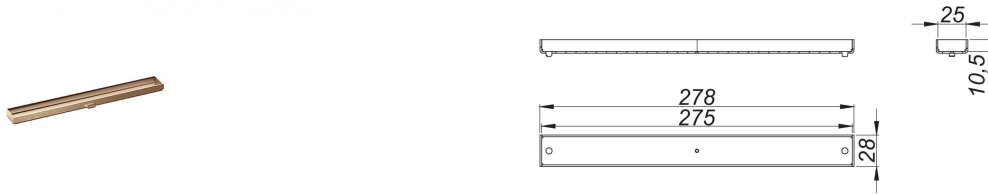

21. November 2019

**cover plate CeraFloor/CeraFrame Individual red gold matt**

Product No. **537652**  
 EAN: 4001636537652  
 Discount group: 11

cover plate for shower channel CeraFloor Individual and CeraFrame Individual, for tiling with individual floor coverings.

Material:  
 304 stainless steel, PVD coating in red gold matt

Ordering CeraFloor Individual:  
 Please order drain body DallFlex or shower underlay DallFlex Floor + shower channel CeraFloor Individual + cover plate CeraFloor/CeraFrame Individual!

Product No.	Description	Dimensions
537645	shower channel CeraFloor Individual red gold matt, 800-1500 mm	800-1500 mm
537355	shower channel CeraFrame Individual brass matt, 300 x 50 mm	300 x 50 mm