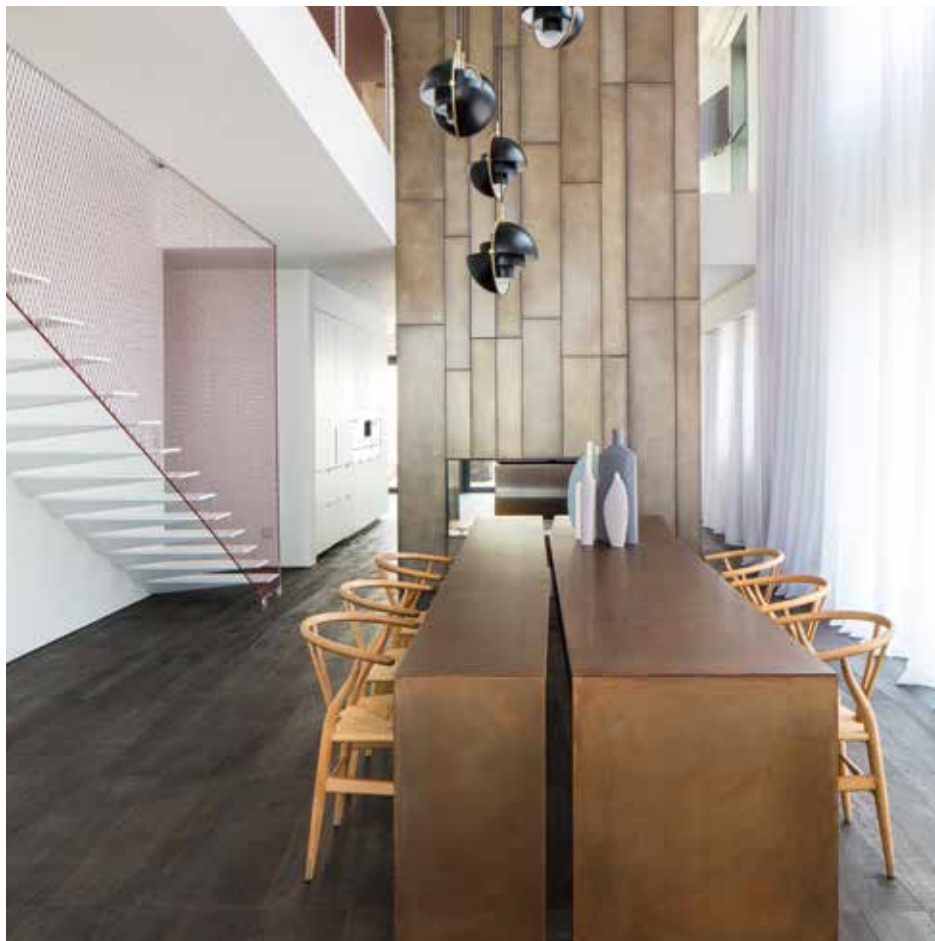

Residenza Tel Aviv Triplex, Luogo: Tel Aviv - Israele, Prodotto: Natural Genius Rovere Medoc Erice 1312, Architetto: Anderman Architects, Anno: 2018

Tel Aviv Triplex residence, Place: Tel Aviv - Israel, Product: Natural Genius Medoc Erice 1312 Oak, Architect: Anderman Architects., Year: 2018

Si ringrazia Parquetteam per consulenza tecnica e supervisione / Thanks to Parquetteam for the technical consultancy and supervision