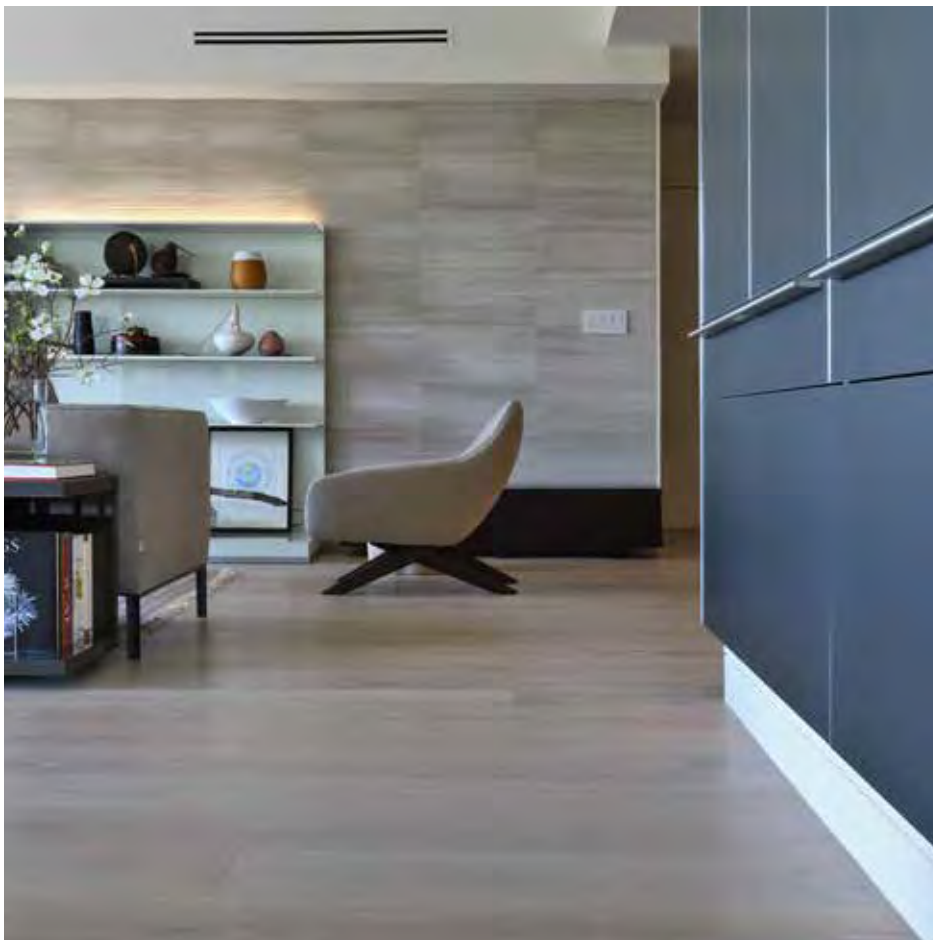

Residenza Privata / Central Park South, Luogo: New York, Prodotto: Atelier Rovere Ostuni, Architetto: Peter Cho, Anno: 2019

Private residence / Central Park South, Place: New York, Product: Atelier Oak Ostuni, Architect: Peter Cho., Year: 2019

Photo: Stefano Pasqualetti

Courtesy Listone Giordano New York