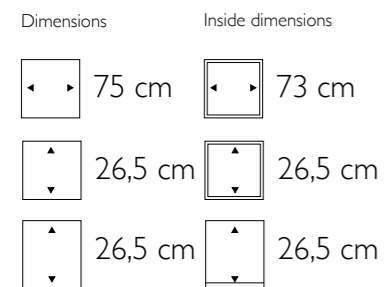

Inside dimensions

40 cm 37 cm

75 cm 35 cm

Curved Round Bowl Small in White Washed

Curved Round Bowl Small

- 650403 Bronze
- 650203 White Washed
- 650503 Iron

• More sizes available

Curved Vase Medium in Iron

Inside dimensions

44,5 cm

90 cm

35 cm

Bosco Oval Small Coconut

▲ **Bosco Oval Small**

- 475308 Cemani
- 475317 Bark
- 475327 Coconut

• More sizes available

• More sizes available

Dimensions	Inside dimensions
 40 cm	 37 cm
 75 cm	 35 cm

Curved Round Bowl Small in Iron and Bronze

Curved Round Bowl Small

- 650403 Bronze
- 650203 White Washed
- 650503 Iron

• More sizes available

Dimensions	Inside dimensions
 75 cm	 73 cm
 26,5 cm	 26,5 cm
 26,5 cm	 26,5 cm

Natural

www.platinum.nl

Contact us
info@platinum.nl

Photography
 Wilfried Overwater
www.wilfriedoverwater.nl

Styling / Graphic design
 Manon de Groot
www.manondegroot.com