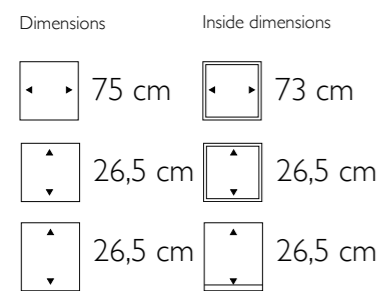

▲ **Bosco Oval Small**

475308 Cemani
475317 Bark
475327 Coconut

• More sizes available