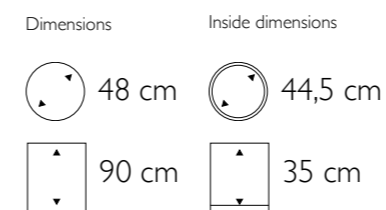

*Don't worry about perfection,
Nature doesn't grow in straight lines*