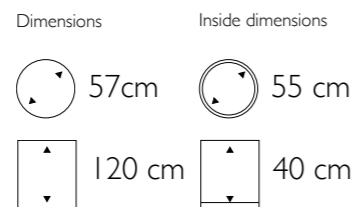

▶ **Vita Vase Large**

- 500121 Light Gold
- 500122 Carbon
- 500123 Medium Silver
- 500124 Bronze

• More sizes available

Vita Vase Large in Light Gold