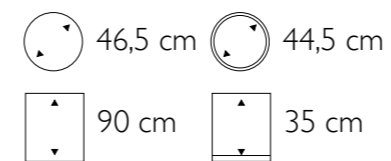

Rich colours are typical of a rich nature