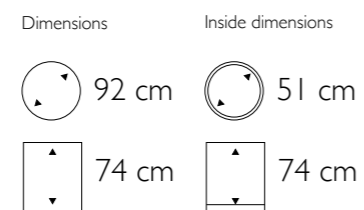

▶ **Bosco Round Bowl Large**

492204 Cemani
492113 Bark
492223 Coconut

• More sizes available

Bosco Round Bowl Large in Cemani