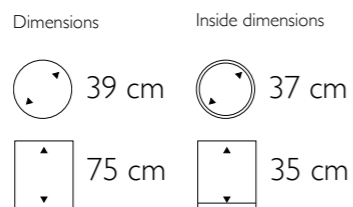

Inside dimensions

40 cm 37 cm

75 cm 35 cm

Curved Round Bowl Small in White Washed

Curved Round Bowl Small

- 650403 Bronze
- 650203 White Washed
- 650503 Iron

• More sizes available

Curved Vase Medium in Iron

• More sizes available

Vita Vase Small in Carbon Mat

Pattern Vase Medium in Ember

Pattern Vase Medium

- 690101 Alu
- 690201 White Washed
- 690301 Ember

• More sizes available

Dimensions

48 cm

• More sizes available

Dimensions	Inside dimensions
 40 cm	 37 cm
 75 cm	 35 cm

Curved Round Bowl Small in Iron and Bronze

Curved Round Bowl Small

- 650403 Bronze
- 650203 White Washed
- 650503 Iron

• More sizes available

Dimensions	Inside dimensions
 75 cm	 73 cm
 26,5 cm	 26,5 cm
 26,5 cm	 26,5 cm

Natural

www.platinum.nl

Contact us
info@platinum.nl

Photography
 Wilfried Overwater
www.wilfriedoverwater.nl

Styling / Graphic design
 Manon de Groot
www.manondegroot.com