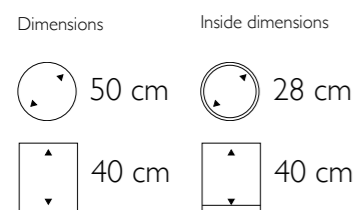

• More sizes available

Dimensions	Inside dimensions
 70 cm	 38 cm
 56 cm	 56 cm

Vita Vase Medium in Light Gold

Vita Vase Medium

- 500111 Light Gold
- 500112 Carbon
- 500113 Medium Silver
- 500114 Bronze
- 500112M Carbon Mat
- 500113M Medium Silver Mat

► **Scala Pedestal Large**

438402

• More sizes available

Curved Vase Small in White Washed

Curved Vase Small

- 675403 Bronze
- 675203 White Washed
- 675503 Iron

• More sizes available

Dimensions

Inside dimensions

40 cm 37 cm

75 cm 35 cm

Curved Round Bowl Small in White Washed

Curved Round Bowl Small

- 650403 Bronze
- 650203 White Washed
- 650503 Iron

• More sizes available

Curved Vase Medium in Iron

Dimensions	Inside dimensions
 75 cm	 73 cm
 26,5 cm	 26,5 cm
 26,5 cm	 26,5 cm

Natural

www.platinum.nl

Contact us
info@platinum.nl

Photography
 Wilfried Overwater
www.wilfriedoverwater.nl

Styling / Graphic design
 Manon de Groot
www.manondegroot.com