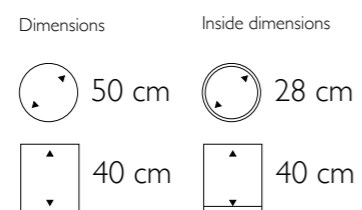

- 675101 Alu
- 675201 White Washed
- 675301 Ember

• More sizes available

Dimensions	Inside dimensions
 40 cm	 37 cm
 75 cm	 35 cm

▶ **Bosco Round Bowl Medium**

- 470205 Cemani
- 470114 Bark
- 470224 Coconut

• More sizes available

Dimensions	Inside dimensions
 70 cm	 38 cm
 56 cm	 56 cm

Vita Vase Medium in Light Gold

Vita Vase Medium

- 500111 Light Gold
- 500112 Carbon
- 500113 Medium Silver
- 500114 Bronze
- 500112M Carbon Mat
- 500113M Medium Silver Mat

• More sizes available

Dimensions

Inside dimensions

Rich colours are typical of a rich nature

► **Vita Round Bowl Small**

500151 Light Gold
500152 Carbon
500153 Medium Silver
500154 Bronze

• More sizes available

Inside dimensions

40 cm 37 cm

75 cm 35 cm

Curved Round Bowl Small in White Washed

Curved Round Bowl Small

- 650403 Bronze
- 650203 White Washed
- 650503 Iron

• More sizes available

Curved Vase Medium in Iron