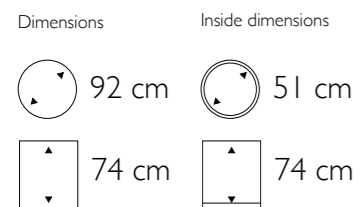

▲ Vita Round Bowl Large

- 500131 Light Gold
- 500132 Carbon
- 500133 Medium Silver
- 500134 Bronze

• More sizes available

▶ Vita Vase Small

- 500101 Light Gold
- 500102 Carbon
- 500103 Medium Silver
- 500104 Bronze
- 500102M Carbon Mat
- 500103M Medium Silver Mat

• More sizes available