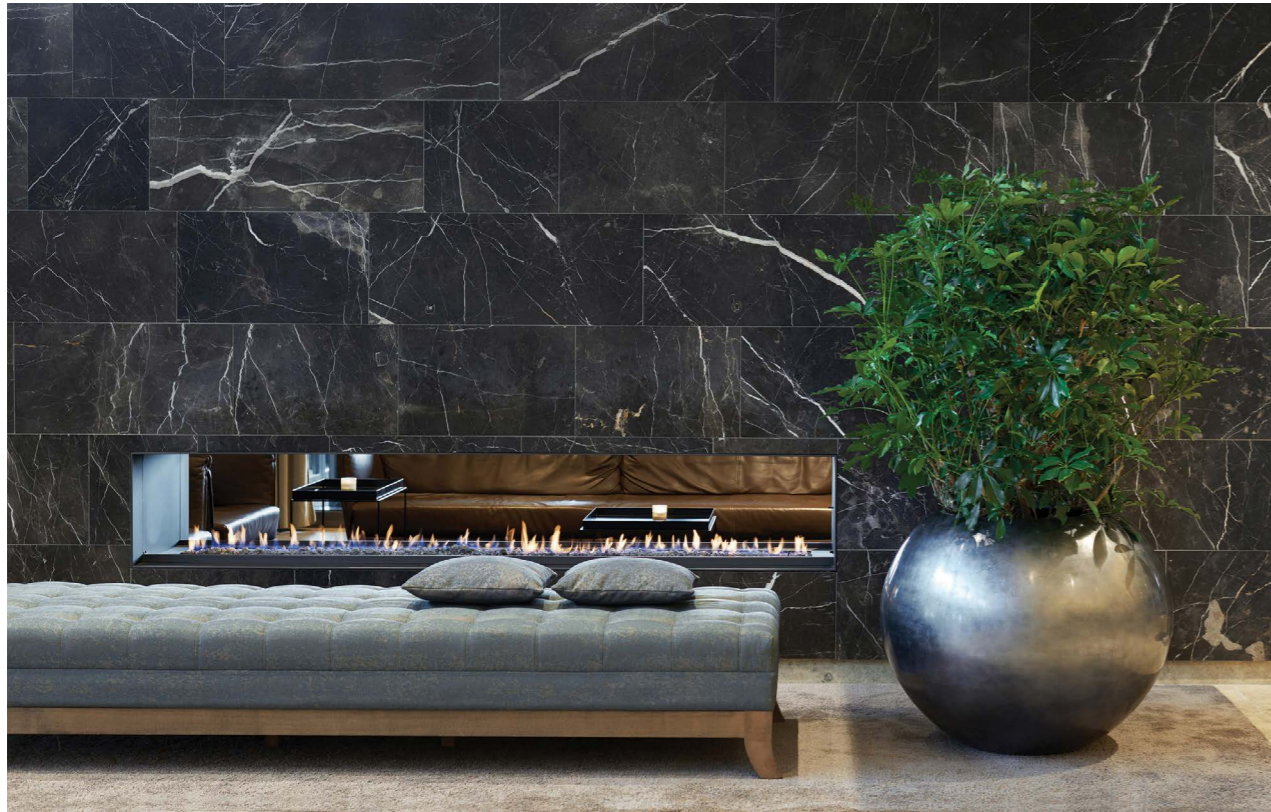

Vita Round Bowl Large in Medium Silver

▲ Vita Round Bowl Large

- 500131 Light Gold
- 500132 Carbon
- 500133 Medium Silver
- 500134 Bronze

• More sizes available

▶ Vita Vase Small

- 500101 Light Gold
- 500102 Carbon
- 500103 Medium Silver
- 500104 Bronze
- 500102M Carbon Mat
- 500103M Medium Silver Mat

• More sizes available