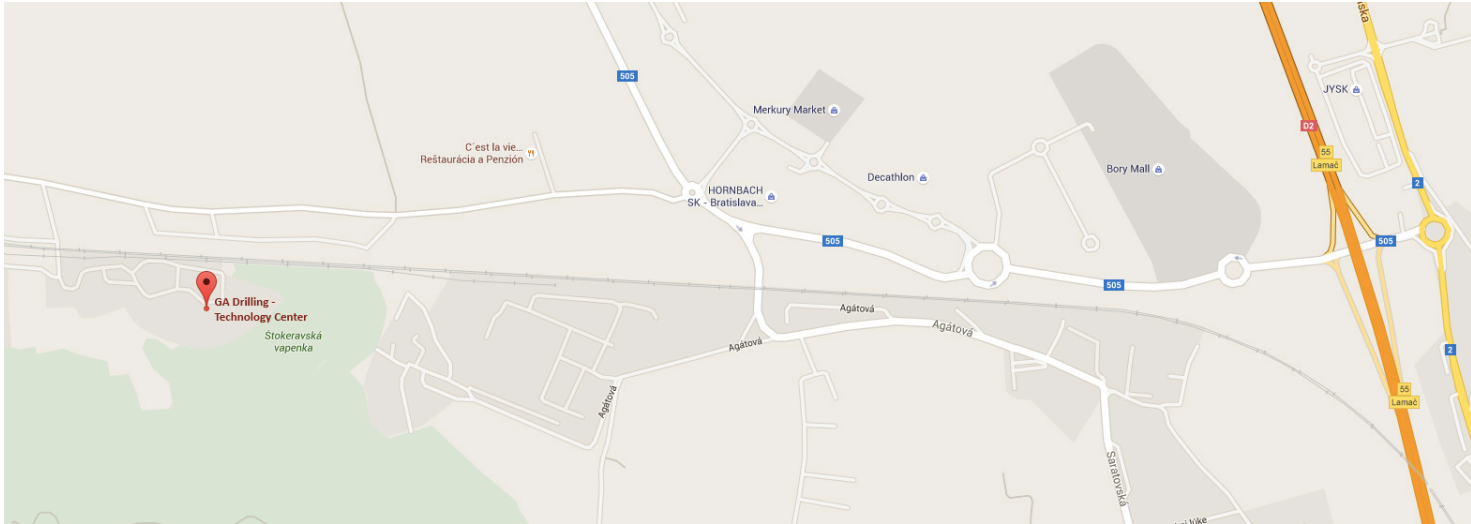

## GA Drilling

**GA Drilling Technology Center** established by GA Drilling is located on the street Vápenka 4, Bratislava in the old quarry.

For more specific location visit [Google Maps](#).

## From Bratislava Direction

### By car:

You can reach GA Drilling Technology Center from the Bratislava by D2 motorway on Brno direction and using exit 55 - Lamač.

After exit, follow Devinská Nová Ves direction. After four roundabouts, turn left into the "Presskam" premises.

## From Brno Direction