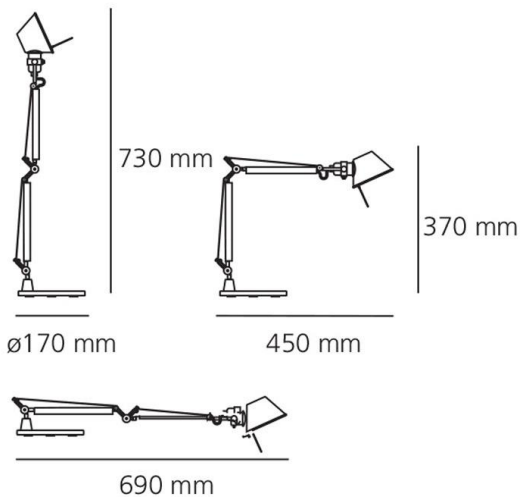

### Description –

Base and cantilevered arms in polished aluminium; diffuser in matt anodised black aluminium; joints and supports in polished aluminium. System of spring balancing. The code is referred to the body lamp only.

Interchangeable support: table base, clamp, desk fixed support and twin support that allows two independent lamp units to be fitted.

### General –

Designer:	Michele De Lucchi
Material:	Polished Aluminium
Finish:	Aluminium / Black / Bronze / Dark Grey / Blue / Green / Orange / Red / Turquoise / Yellow / Mirror
Height:	730mm
Base Width:	170mm
Cord Length:	N/A

### Electrical Spec –

Mounting:	Table
Lamp:	1 x E14 Halogen
Degree:	N/A
Wattage:	46W
Lumens:	N/A
Kelvin:	N/A
CRI:	N/A
Voltage:	220/240V
Dimmable:	TBC
IP Rating:	IP20