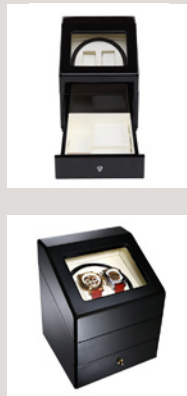

Double Cube Watch Winder KA-073

Features

- Black or red
- Two watch stands
- Drawer / compartment to store watches
- Size: 185 x 178 x 218mm
- AC Adaptor included: Advise UK / EU Adaptor as time of order
- SKU Ref: KA073B & KA073R
- Outer Qty: 6pcs

Timer Function

- Four timer sequences
- Mode A: Auto rotates clockwise for 6 min then rests for 30 min

- Mode B: Auto rotates anti-clockwise for 6 min then rests for 30 min
- Mode C: Auto rotates clockwise for 20 min then rests for 10 min then auto rotates anti clockwise for 20 min then rests for 10 min
- Mode D: Auto rotates both clockwise and anti-clockwise alternately for 10 min for 3 hours then rest 9 hours then restarts
- Each cycle repeats itself after the rest period

Black Red