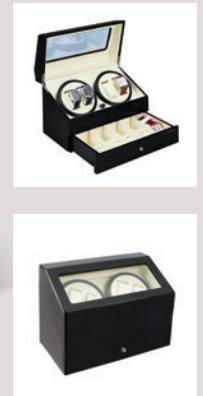

Double Cube Watch Winder KA-074

Features

- Black or red
- Drawer compartment to store up to another 5 additional watches
- Lid with viewing window
- AC Adaptor included: Advise UK / EU Adaptor as time of order
- SKU Ref: KA-074B & KA-074
- Outer Qty: 6pcs

Timer Function

- Winding modes: (Rotation/Pause) 33s / 12 min, 10 min / 90 min, 30 min / 3 h, 1 h / 3 h

Black Red