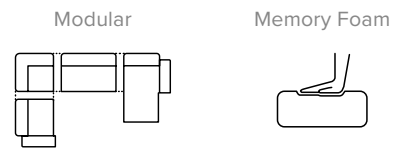

DORIAN

Made in Italy.

Designed by architects Manzoni and Tapinassi, the generously proportioned Dorian sofa is both aesthetically impressive and extremely comfortable. The spacious seats have been ergonomically designed with Memory Foam padding and goose feathers, inclusive of the backrest and arms. The hidden metal feet have anti-scratch and non-slip rubber, providing a hidden practical solution for protecting floors. Dorian will be the main attraction in your living area.