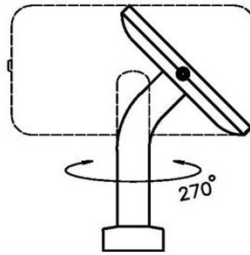

You can also add your own colour as a custom finish.

Different angles

The mounting tube comes in angles of 30°, 45°, 60° and 90° toward the user.

Desk type

30° angle

45° angle

60° angle

Wall type

30° angle

45° angle

60° angle

90° angle

Upgrade add-on

Landscape & Portrait Switch

Allows the Screen Safe to change from Landscape position to portrait with a 90° turn.

Rotate

Rotate allows the Screen Safe to make a 270° pivot, to share information.

Free standing base

Freestanding base allows the Screen Safe to stand without drilling holes.

Extra add-on

Audio port

3.5mm audio port allows connection to the tablet with headphones.