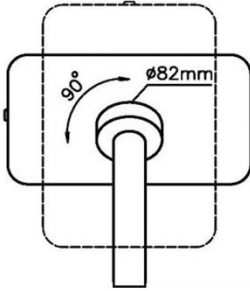

You can also add your own colour as a custom finish.

Different angles

The mounting tube comes in angles of 30°, 45°, 60° and 90° toward the user.

Desk type

30° angle

45° angle

60° angle

Wall type

30° angle

45° angle

60° angle

90° angle

Upgrade add-on

Landscape & Portrait Switch

Allows the Screen Safe to change from Landscape position to portrait with a 90° turn.

Rotate