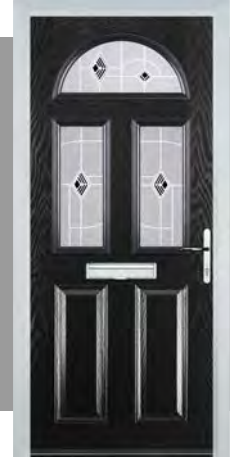

2 panel 2 square 1 arch