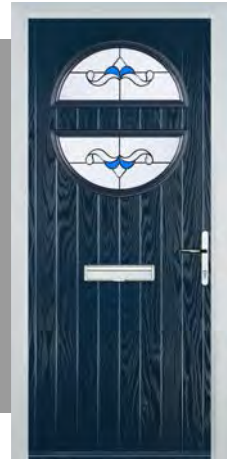

Circle

Door Colours

Red   Black   Chartwell   Grey   Duck Egg Blue   Darkwood   White   Blue   Cream   Black Brown   Poppy Red   Green   Oak

Glass Designs

See inside back cover for all available glass patterns/backing glass