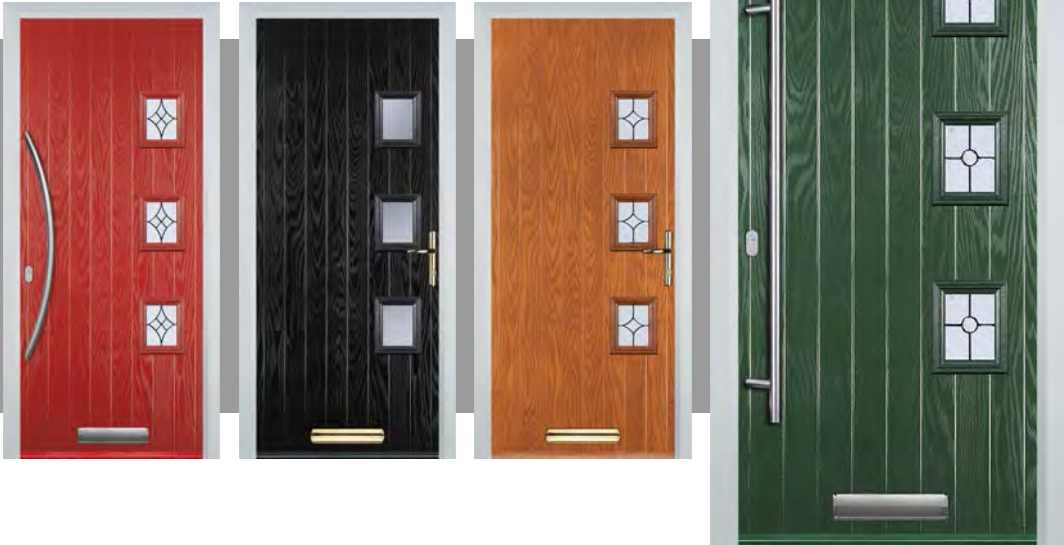

3 square

Door Colours

Red   Black   Chartwell   Grey   Duck Egg Blue   Darkwood   White   Blue   Cream   Black Brown   Poppy Red   Green   Oak

Glass Designs

Flair
(no pattern required)

Finesse
(no pattern required)

Zinc Art Elegance
(no pattern required)

Zinc Art Abstract
(no pattern required)