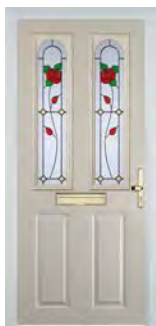

Don't compromise, go composite

Page 3