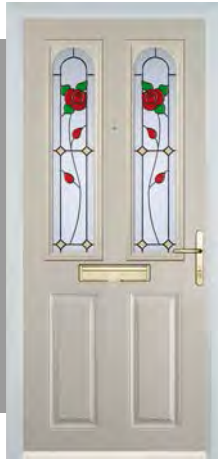

2 Panel 2 Arch