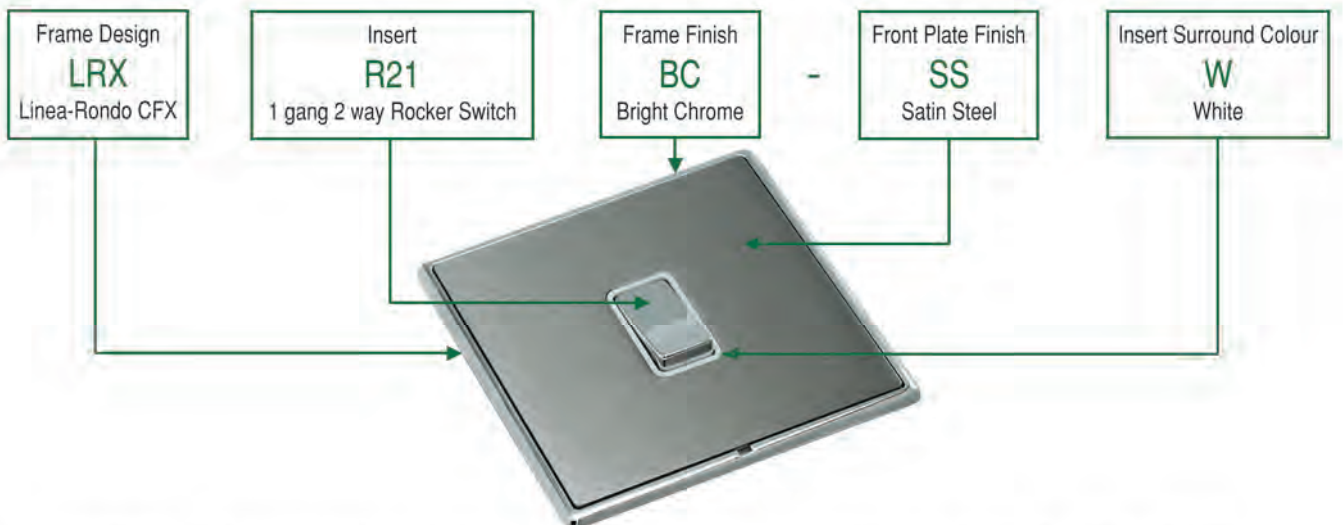

Therefore a Linea-Rondo CFX 1 gang 10AX 2 way Rocker Switch as illustrated below = LRX R21 BC-SS W.

Frame and Insert Finish	Front Plate Finish						
	Polished Brass	Satin Brass	Antique Brass	Bright Steel	Satin Steel	Black Nickel	Piano Black
Bright Chrome Bright Chrome Frame, Matching Insert with White Surround							
	BC-PB W			BC-BS W	BC-SS W		
Bright Chrome Frame, Matching Insert with Black Surround							
	BC-PB B			BC-BS B	BC-SS B	BC-BK B	BC-N B
Polished Brass Polished Brass Frame, Matching Insert with White Surround							
	PB-PB W	PB-SB W	PB-AB W	PB-BS W	PB-SS W		
Polished Brass Frame, Matching Insert with Black Surround							
	PB-PB B	PB-SB B	PB-AB B	PB-BS B	PB-SS B		
Satin Brass Satin Brass Frame, Matching Insert with White Surround							
		SB-SB W			SB-SS W		
Satin Brass Frame, Matching Insert with Black Surround							
		SB-SB B			SB-SS B		
Antique Brass Antique Brass Frame, Matching Insert with Black Surround							
		AB-SB B	AB-AB B				
Satin Nickel Satin Nickel Frame, Matching Insert with White Surround							
				SN-BS W	SN-SS W		
Satin Nickel Frame, Matching Insert with Black Surround							
				SN-BS B	SN-SS B		
Black Nickel Black Nickel Frame, Matching Insert with Black Surround							
	BK-PB B			BK-BS B		BK-BK B	

Illustration of Product Code configuration to order a Linea-Rondo CFX LRX R21 BC-SS W

Linea-Rondo CFX R21 is a UK Registered Design Certificate No. 2106349
Linea-Rondo CFX SS2 is a UK Registered Design Certificate No. 2106350
Linea-Rondo CFX R21 is a Chinese Registered Design Certificate No. 269586
Linea-Rondo CFX SS2 is a Chinese Registered Design Certificate No. 268626

Linea-Rondo CFX R21 is an Indian Registered Design Certificate No. 1162
Linea-Rondo CFX SS2 is an Indian Registered Design Certificate No. 1161