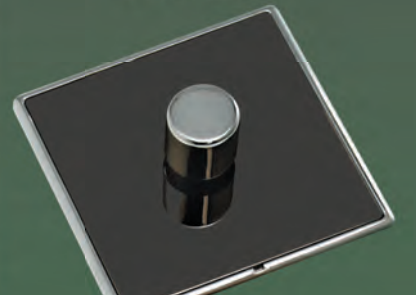

LRX 1X40 BC-BK