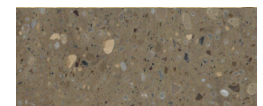

## Tristone UK Stock Colours

					
Whale White A-119 ✱	Pure White A-104	Snow Pearl S-203	Natural Pearl F-309 ✱	Frost Quartz F-111 ✱	Frost Land F-104
					
Chalcedony T-001 ✱	Antarctic Ice TS-101 ✱	Iris TS-111 ✱	Snow Range ST-009	Cream Sands S-110	Indian Ocean F-201 ✱✱
					
Beige Wales F-106 ✱	Ambiance T-003	Antelope Canyon TS-203 ✱	Milk Shake A-006	Sweet Peanut F-303	Beige Sands S-102
					
Gold Twilight F-105	Red Amber TS-119 ✱	French Roast ST-102	Rocky Mountain F-109 H	Racoon TS-108 ✱	Grise MT-001 ✱
					
Latona TS-116 ✱	Soft Pearl S-204 ✱	Fog S-201	Tempest Grey S-111 ✱	Concord F-103	Andradite B-005 ✱
					
Sauron TS-117 ✱ H	Black Pepper S-106	Night Sky S-119 H	Black Frost S-205 H	Night Pearl S-202 ✱ H	Dark Cave A-105 H

## NEW COLOURS

Milky Sands S-207

Rainy Sky F-304

Shell ✱ V-004

Almond ✱ V-003

Sinai ✱ V-011

Ash TS-121

Moria ✱ V-019

### ■ COLOUR SERIES

- A** series: Solid colours
- S** series: Small chips
- ST** series: Medium chips
- F** series: Large chips
- T & B** series: UP chips
- TS & M** series: Transparent chips
- V** series: Marbled colours