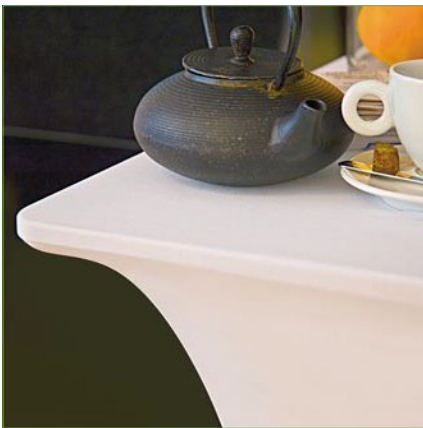

Acrylic lecterns

Acrylic Lecterns

V

Specification:

- Material - 12mm Cast Acrylic
- Dimensions: W600 x D420 x H1180mm

Box

Specification:

- Material - 12mm Cast Acrylic
- Dimensions: W600 x D420 x H1180mm

Waist

Specification:

- Material - 12mm Cast Acrylic
- Dimensions: W600 x D420 x H1180mm

Plane

Specification:

- Material - 12mm Cast Acrylic
- Dimensions: W600 x D420 x H1180mm

Curve

Specification:

Slide

Specification:

- Material - 10mm Cast Acrylic
- Dimensions: W500 x D400 x H1180mm
- **Please note:** Slide is cheaper than the other lecterns due to it being made with 10mm Cast Acrylic, not 12mm.

- Material - Acrylic/Oak or Walnut Veer
- Front panel can be clear, personalised or with a logo
- Drinks shelf
- Lifetime Guarantee
- Dimensions: W-660mm x D-430mm x H-1180mm