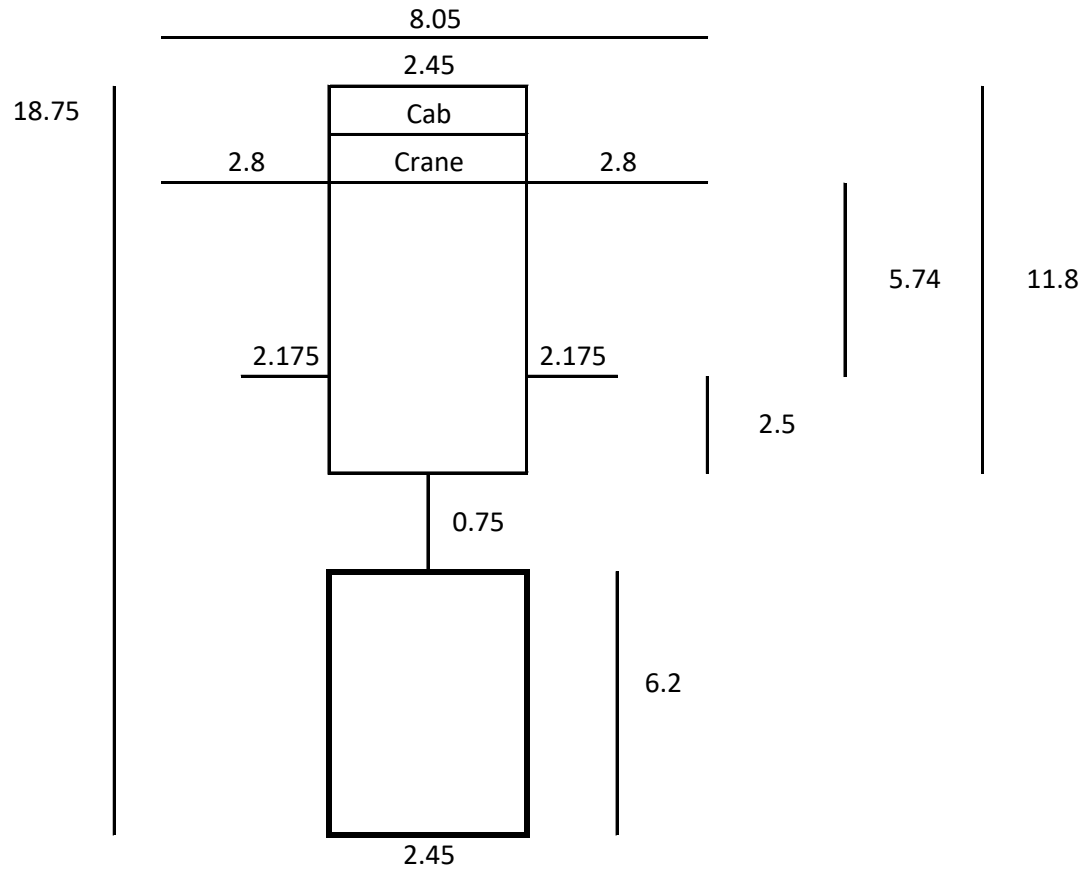

Dimensions of a 4  
Axle 32T Lorry  
and drawbar trailer with a Fassi 80T/M Crane

<b>Fassi 80T/M</b>	<b>80's</b>
Total Length	18.75
Length of Lorry	11.8
Length of Trailer	6.2
Width	2.45
Bed Height	1.35
Payload Truck	8 Tonne
Payload Trailer	7 Tonne
Cab to Main Rigger	3.56
Main Rigger to Back Rigger	5.74
Back Rigger to Truck End	2.5
Reach of Main Rigger	2.8
Reach of Back Rigger	2.175
Total width of lorry and riggers	8.05