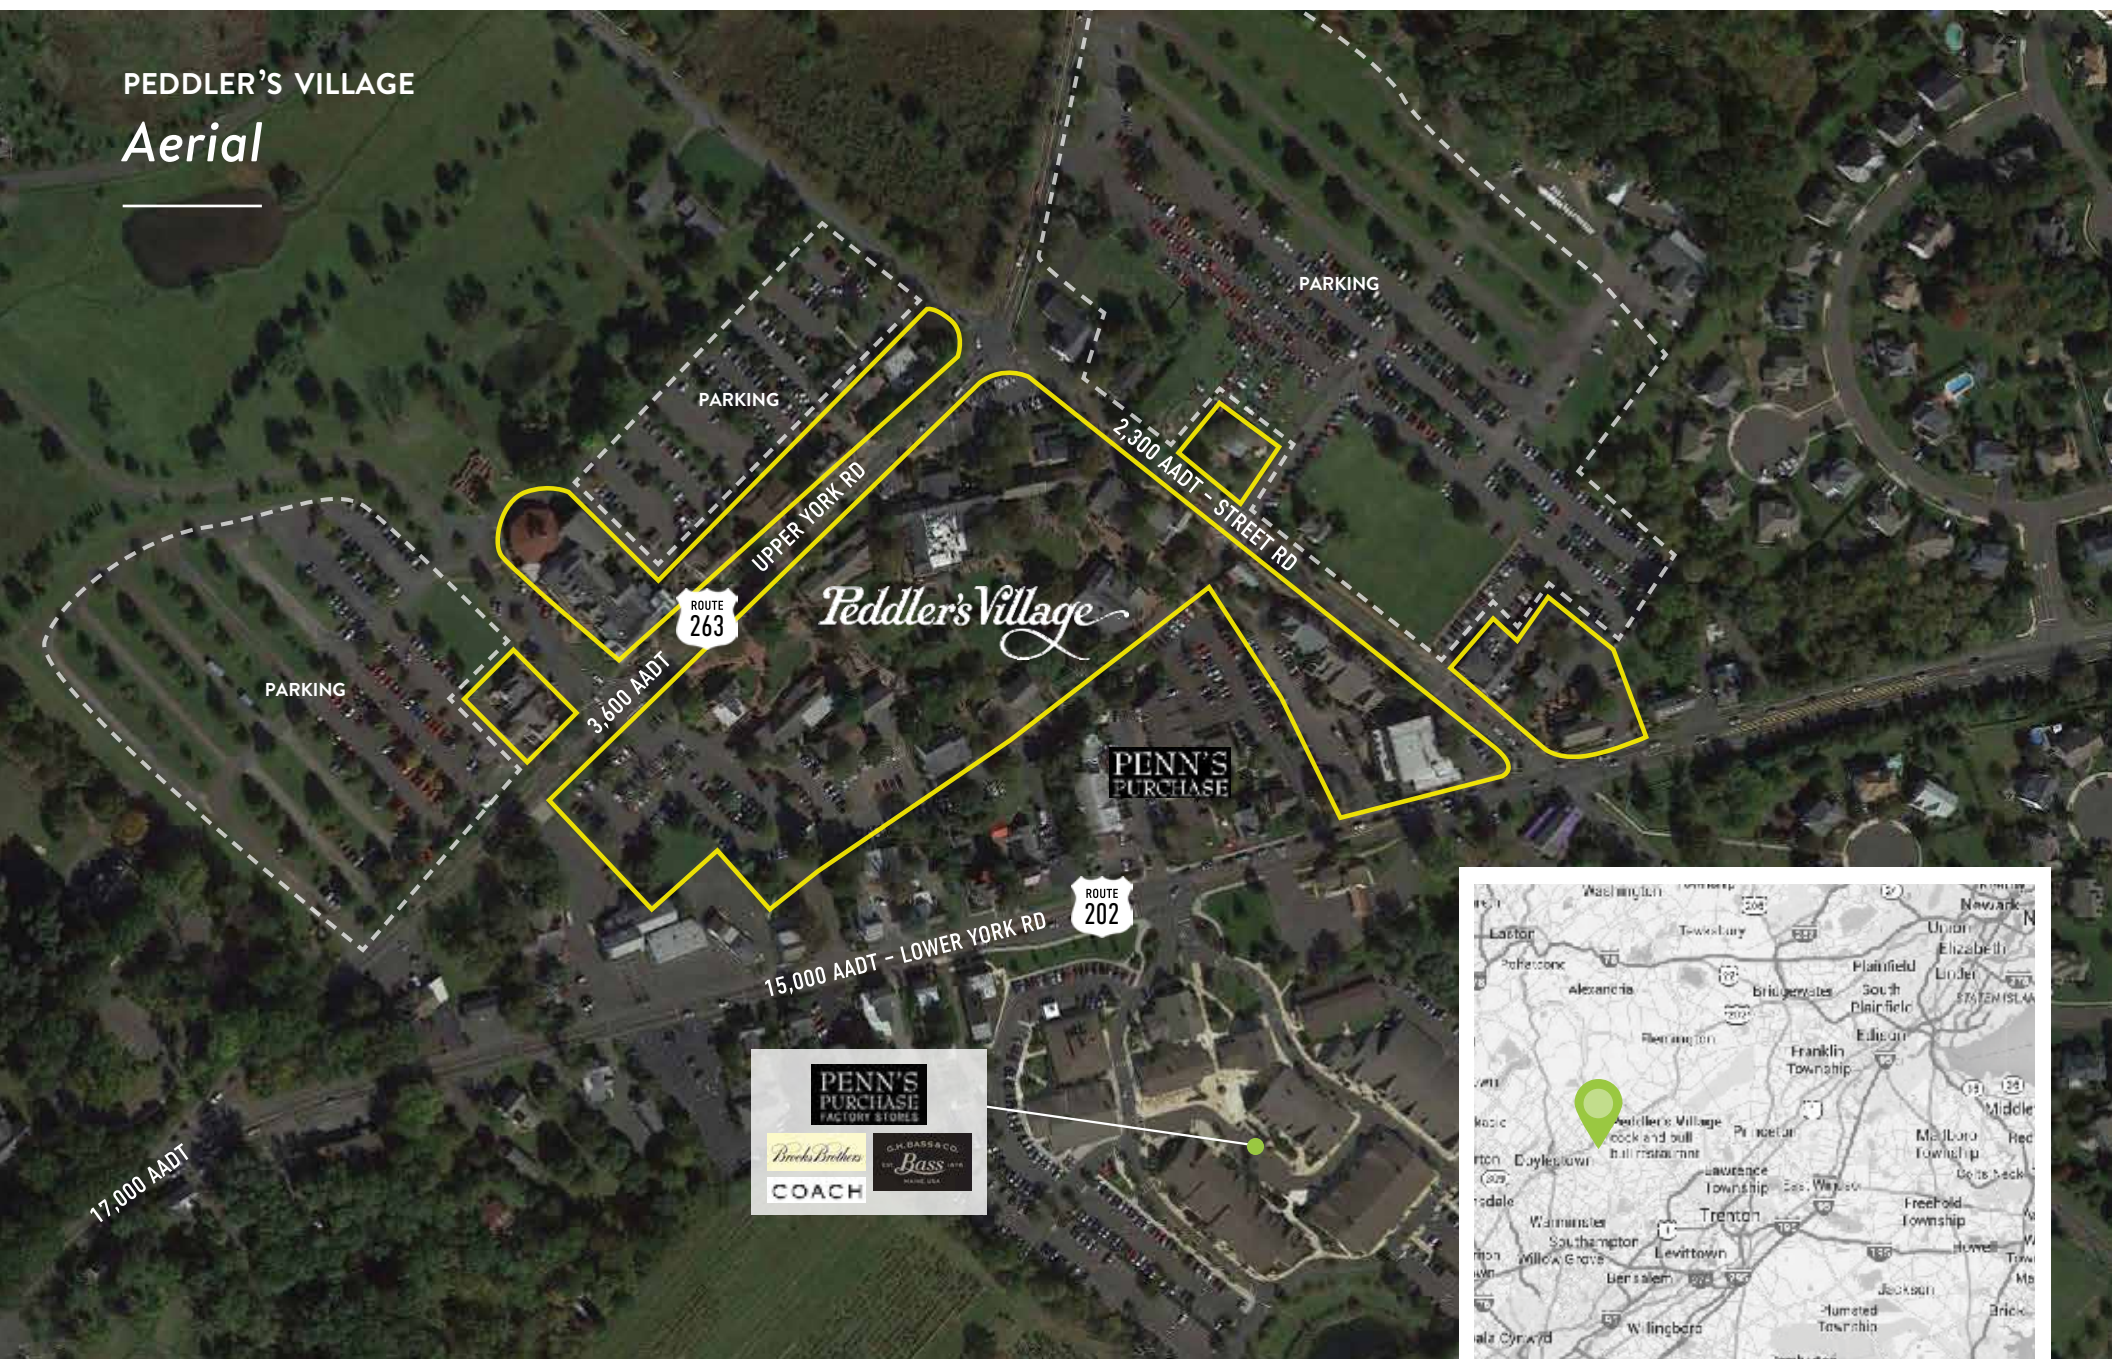

PEDDLER'S VILLAGE

Aerial

Any projections, opinions, assumptions or estimates provided by Peddler's Village are for discussion purposes only and do not represent the current or future performance of a property, location or market.