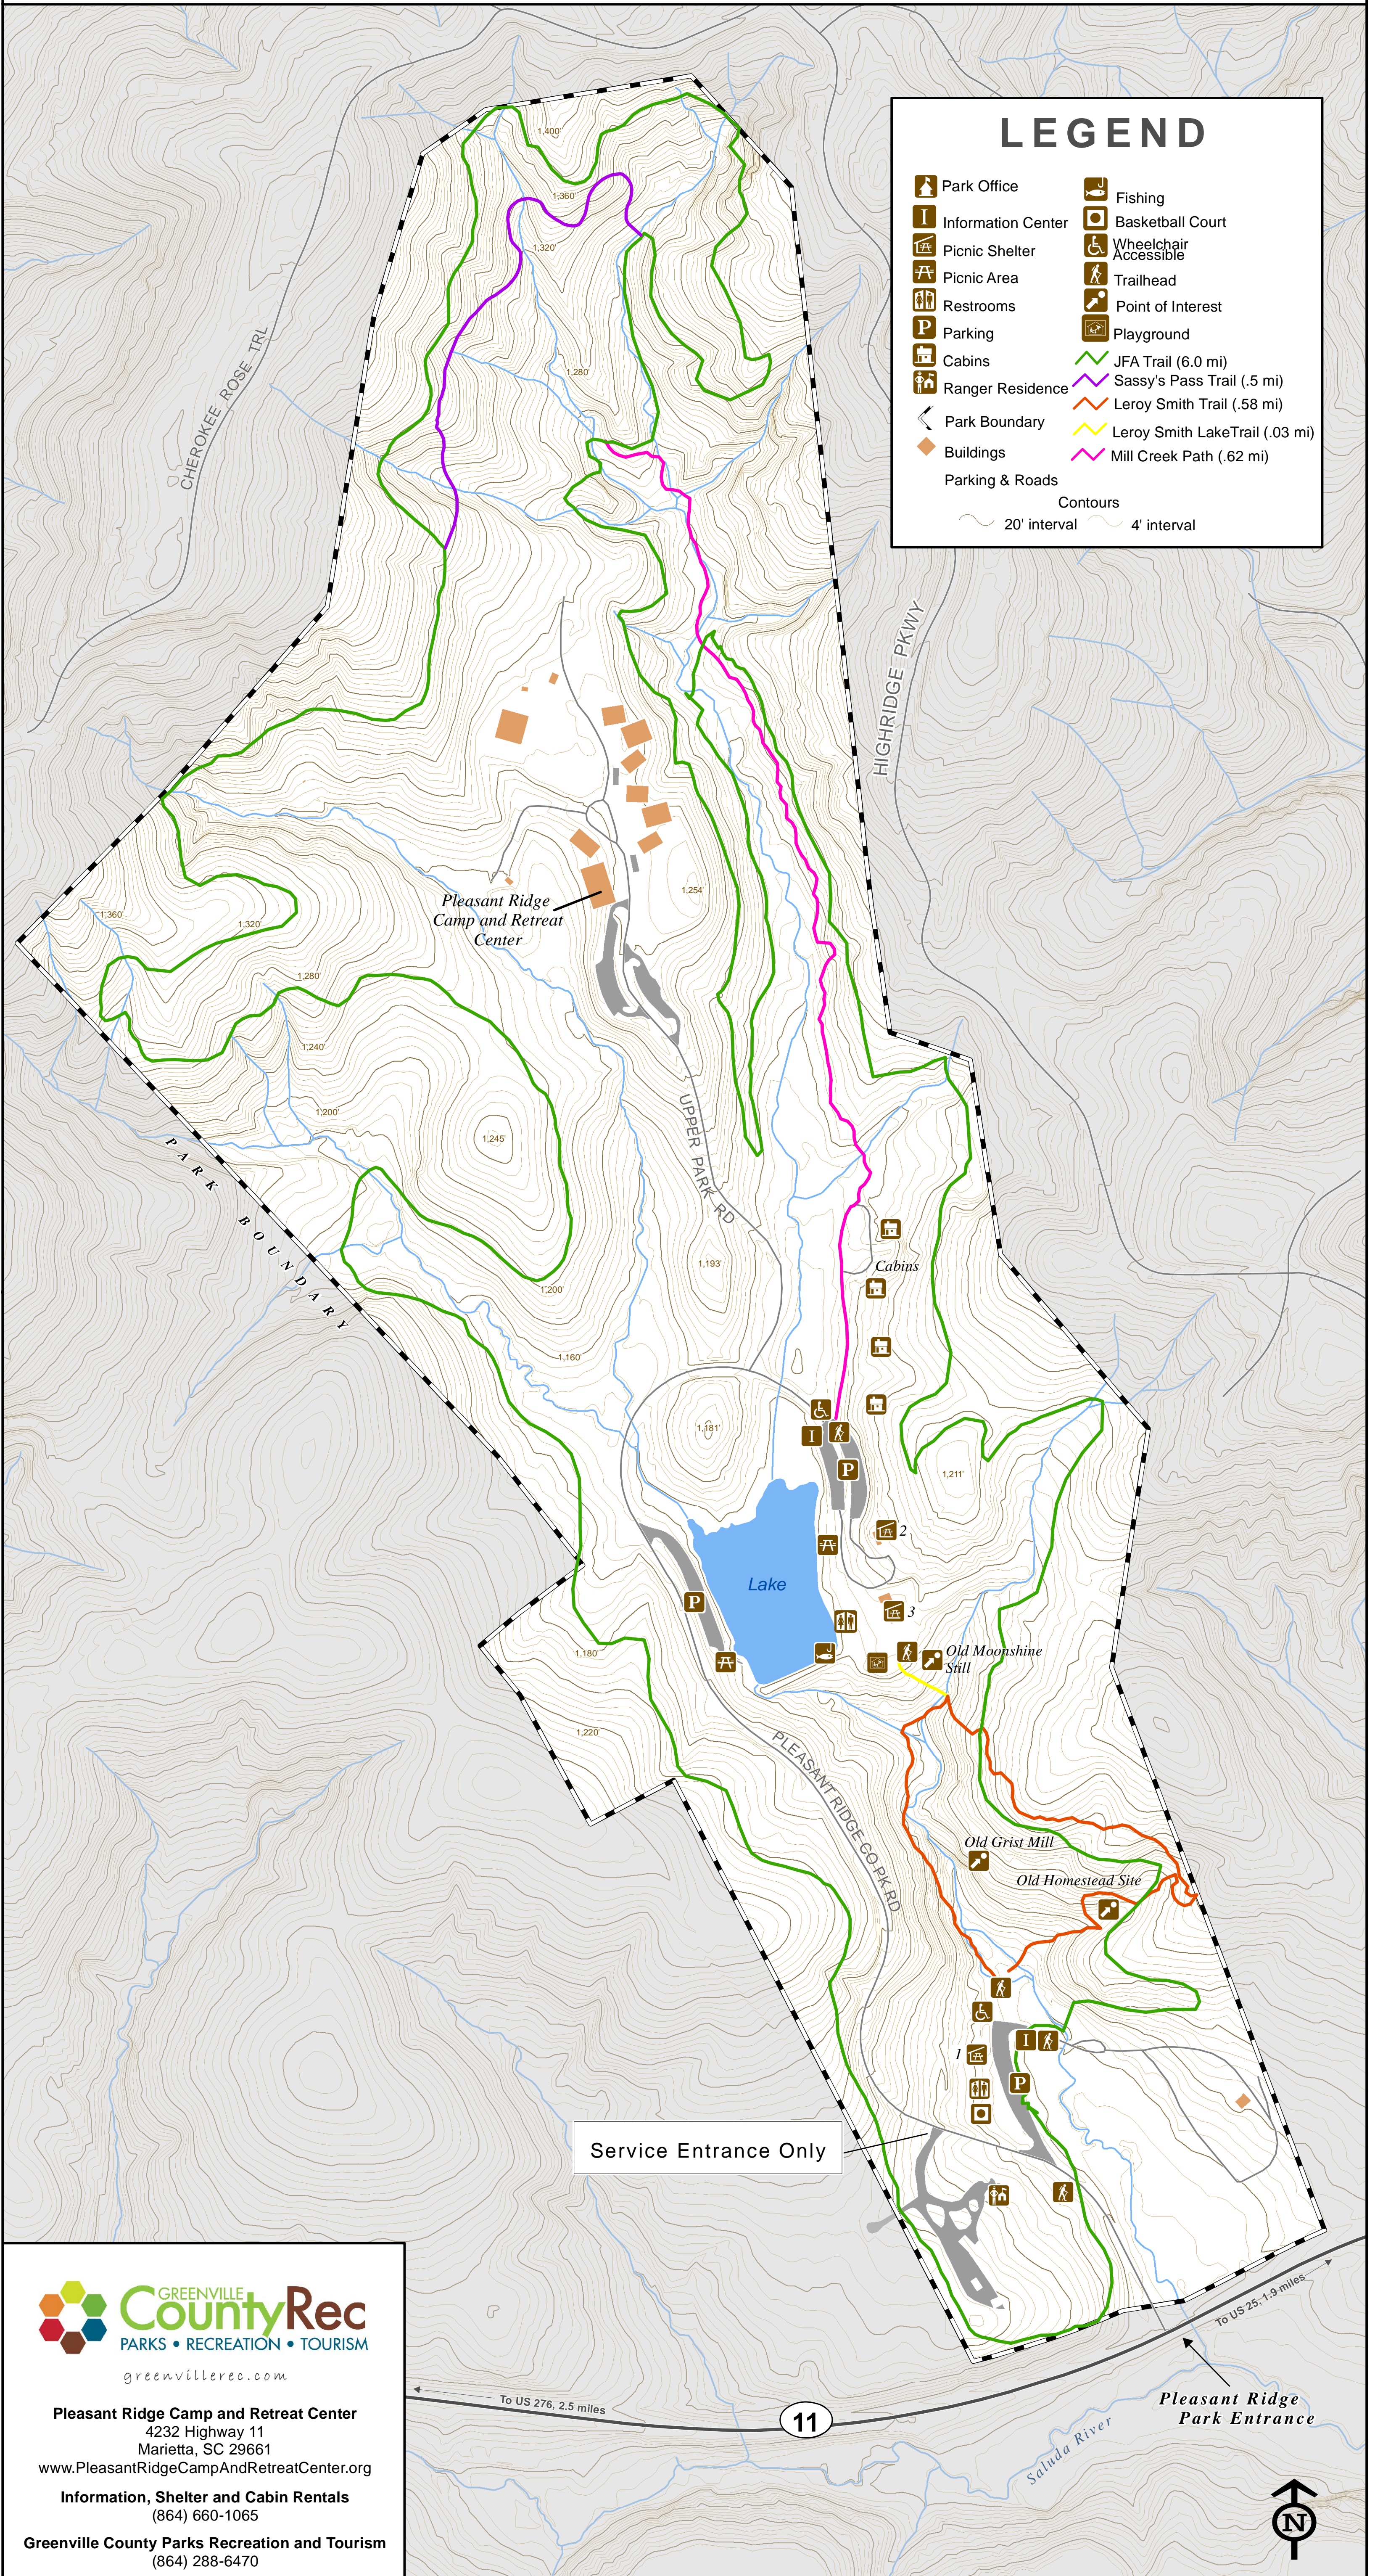

PLEASANT RIDGE PARK

Pleasant Ridge Camp and Retreat Center
 4232 Highway 11
 Marietta, SC 29661
www.PleasantRidgeCampAndRetreatCenter.org

Information, Shelter and Cabin Rentals
 (864) 660-1065

Greenville County Parks Recreation and Tourism
 (864) 288-6470