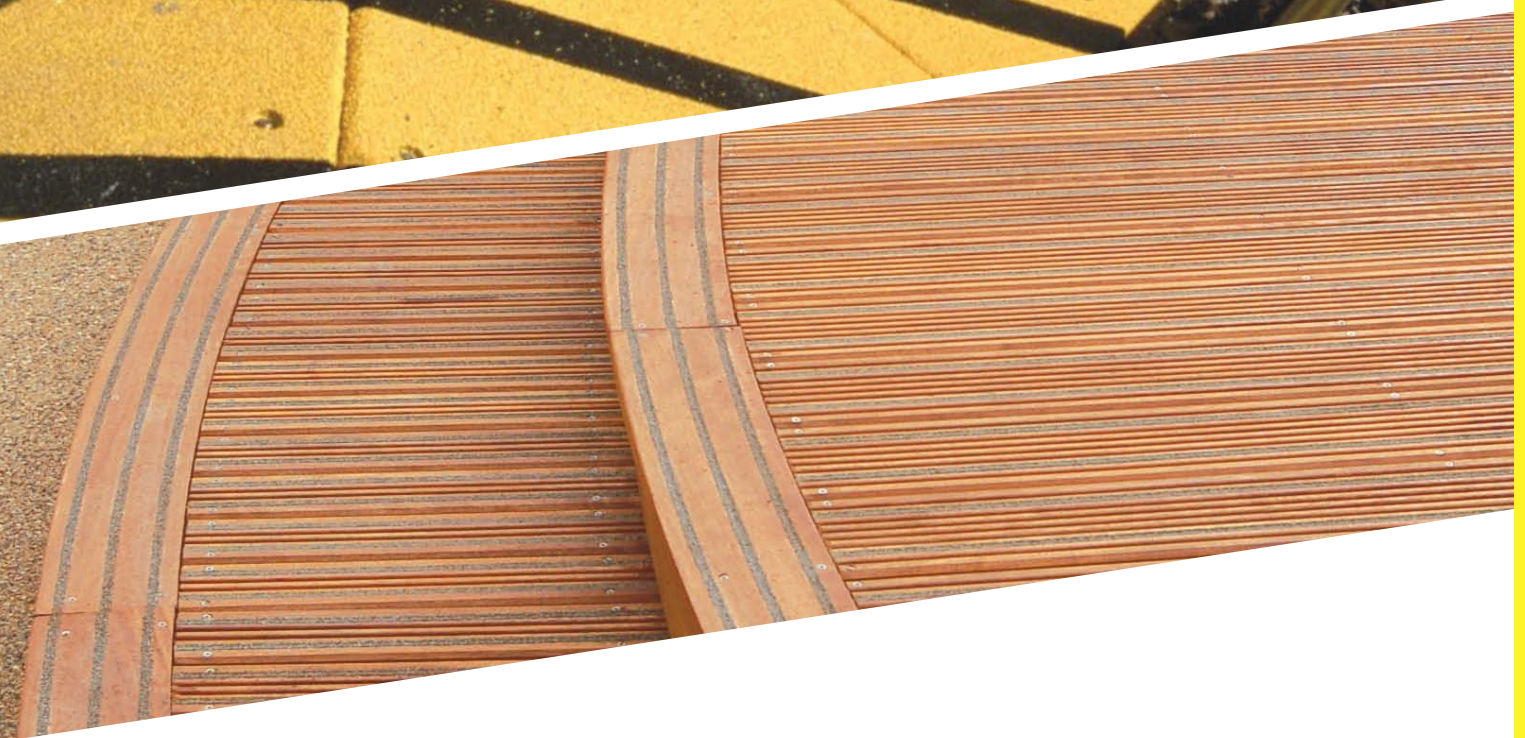

MADE IN
BRITAIN

GD GripDeck®
Safety Underfoot

GD RETROGRIP

AWARD
WINNING
PRODUCT

ANTI-SLIP DECKING INSERT

FITS MOST GROOVED DECKING

SIMPLE DIY INSTALLATION

HIGH GRADE ALUMINIUM

RETRO FIT ONLY

As featured on Radio 2's Drive Time innovation slot, **RetroGrip®** is an award-winning, anti-slip, retro-fit insert, designed to fit into your pre-installed grooved decking; providing an easy way to return your slippery decking into a safe space for you to enjoy, without fear of a slip or fall. Manufactured to be easily installed yourself in minutes, it adds an elegant anti-slip finish that won't ruin the look of your existing decking. Its clever "V" shaped design ensures that RetroGrip® will fit most standard grooved decking.

Inserts are available in a choice of 2 finishes; silver aluminium or powder grey aluminium, both in standard 1.0m lengths. Coloured aggregate and aluminium are available on orders over 2000m. RetroGrip® comes with a 3 year anti-slip warranty as standard and a life expectancy of 20 plus years.