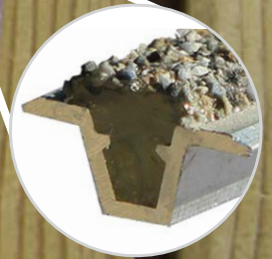

MADE IN
BRITAIN

GD GripDeck®
Safety Underfoot

GD RETROGRIP

AWARD
WINNING
PRODUCT

ANTI-SLIP DECKING INSERT

FITS MOST GROOVED DECKING

SIMPLE DIY INSTALLATION

HIGH GRADE ALUMINIUM

RETRO FIT ONLY

As featured on Radio 2's Drive Time innovation slot, **RetroGrip®** is an award-winning, anti-slip, retro-fit insert, designed to fit into your pre-installed grooved decking; providing an easy way to return your slippery decking into a safe space for you to enjoy, without fear of a slip or fall. Manufactured to be easily installed yourself in minutes, it adds an elegant anti-slip finish that won't ruin the look of your existing decking. Its clever "V" shaped design ensures that RetroGrip® will fit most standard grooved decking.