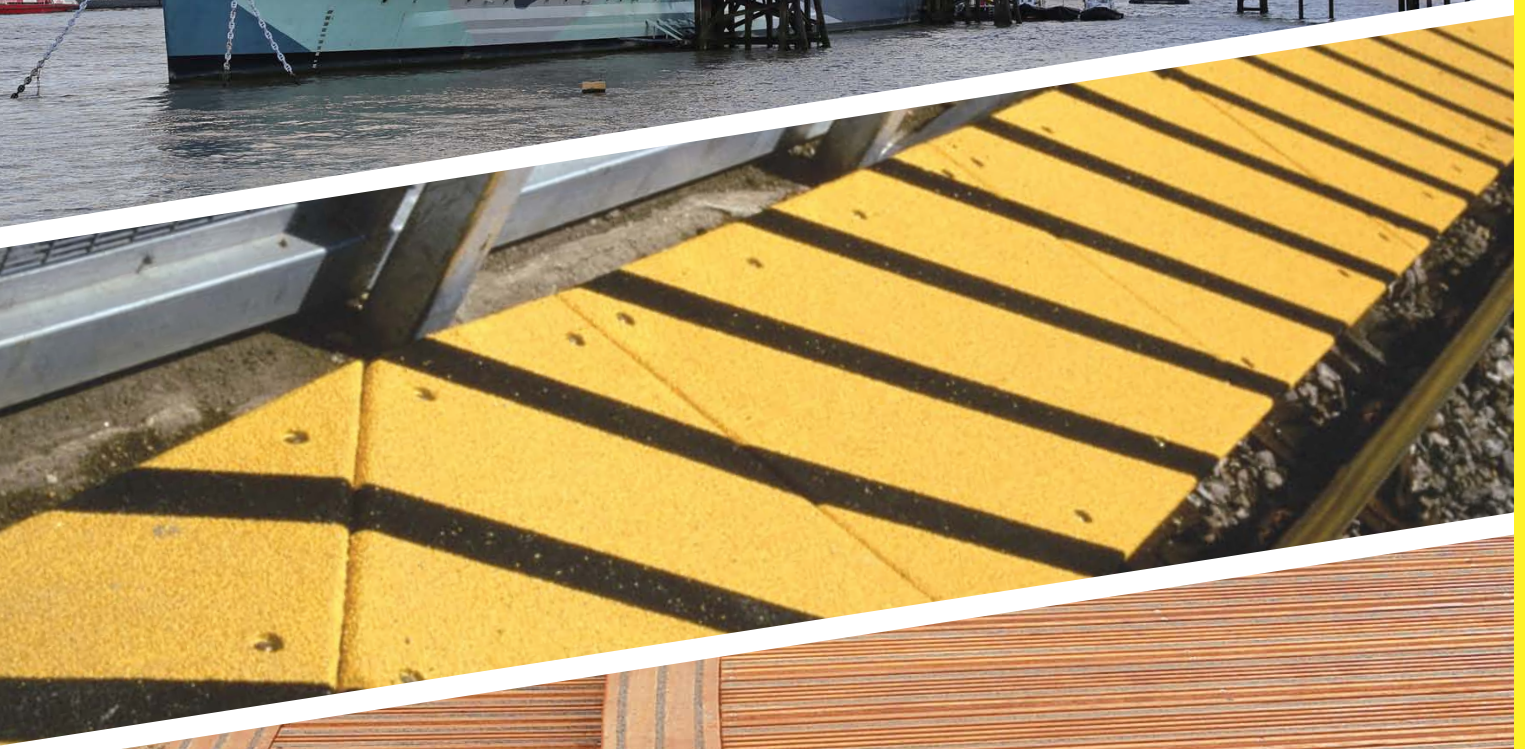

MADE IN
BRITAIN

GD GripDeck®
Safety Underfoot

GD RETROGRIP

AWARD
WINNING
PRODUCT

ANTI-SLIP DECKING INSERT

FITS MOST GROOVED DECKING

SIMPLE DIY INSTALLATION

HIGH GRADE ALUMINIUM

RETRO FIT ONLY

As featured on Radio 2's Drive Time innovation slot, **RetroGrip®** is an award-winning, anti-slip, retro-fit insert, designed to fit into your pre-installed grooved decking; providing an easy way to return your slippery decking into a safe space for you to enjoy, without fear of a slip or fall. Manufactured to be easily installed yourself in minutes, it adds an elegant anti-slip finish that won't ruin the look of your existing decking. Its clever "V" shaped design ensures that RetroGrip® will fit most standard grooved decking.