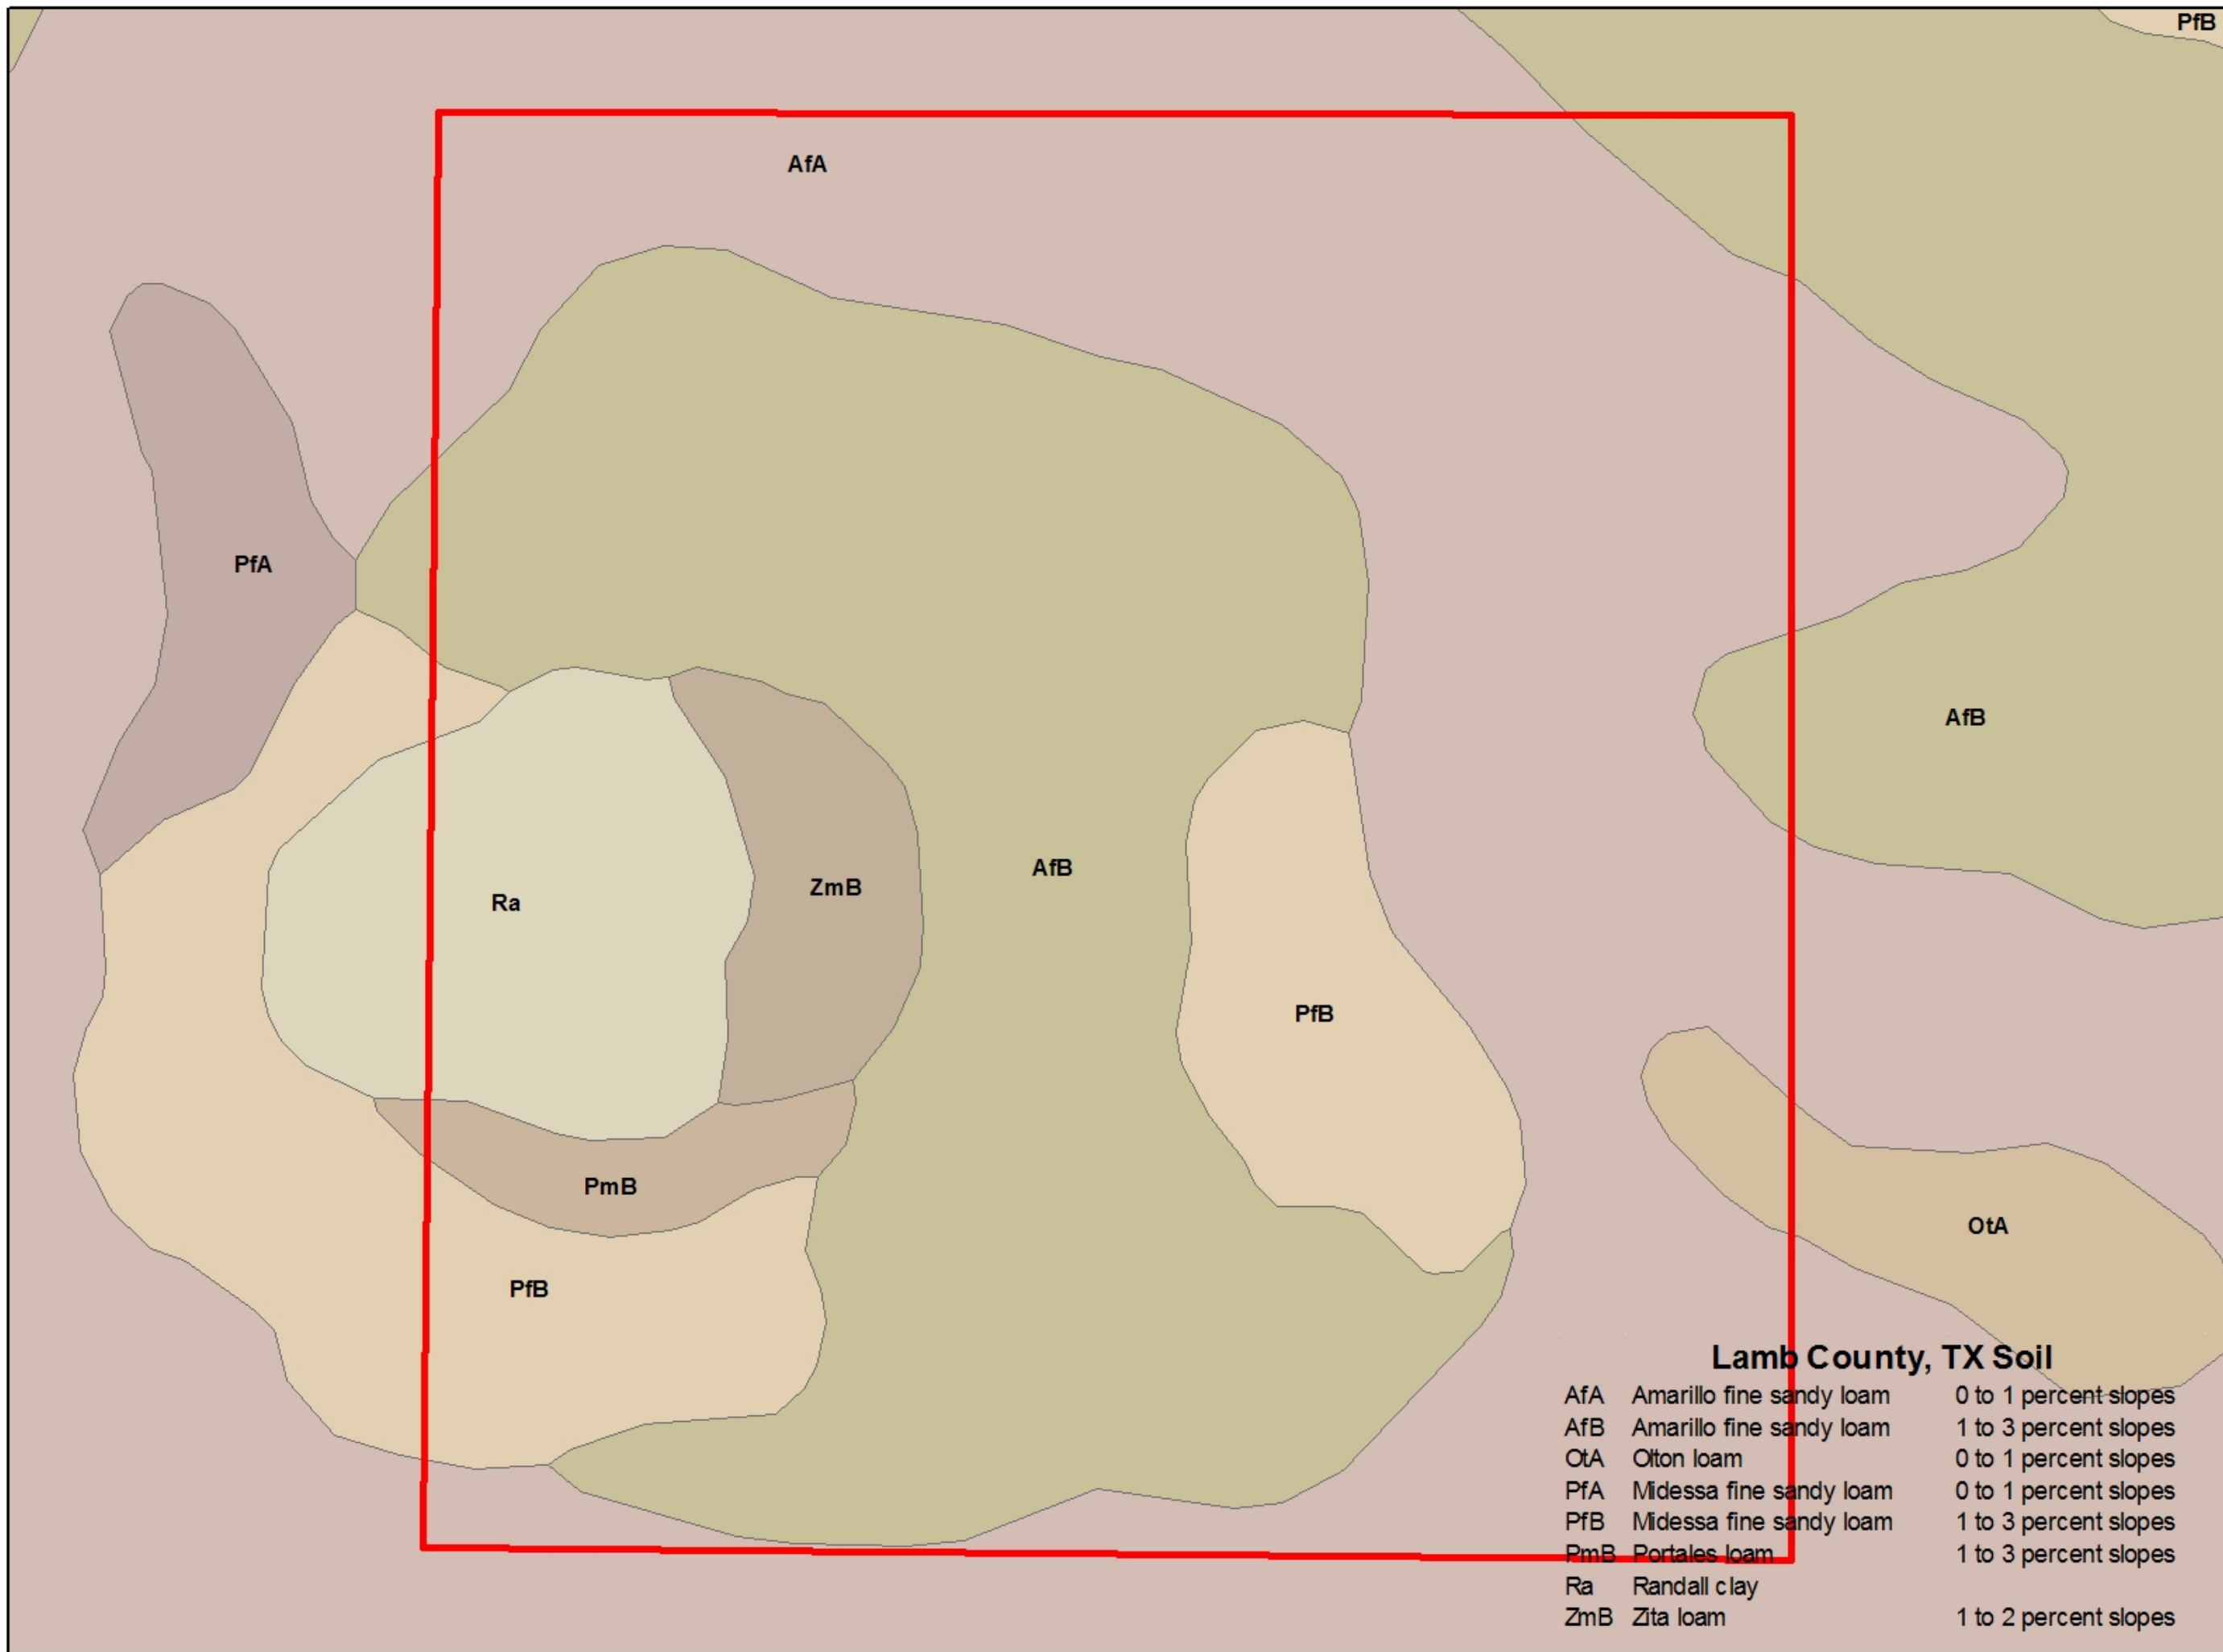

Lamb 101 Aerial

County Road 348

Farm-To-Market Road 1490

0 100 200 400 Feet
1 in = 0 miles

Created By: Eric B. Turpen
Copyright 2018

Lamb 101 Soils

0 100 200 400 Feet
 1 in = 0 miles

Created By: Eric B. Turpen
 Copyright 2018

Lamb 101 Topography

0 100 200 400 Feet
1 in = 0 miles