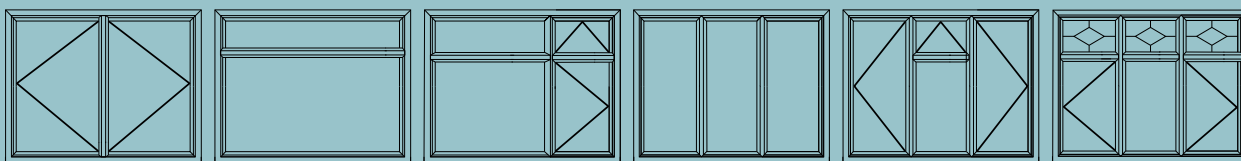

French windows.

Stylish continental styled French windows are a real alternative to standard casements, which give the added benefit of an unspoilt view without a fixed window frame being in the way.