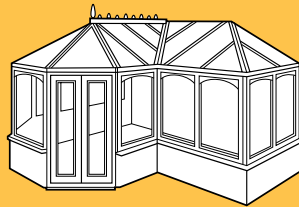

Make a statement with a conservatory that gives an air of affordable luxury that you can enjoy all year round.

Choose from a 'T' shaped Edwardian or a 'P' shaped Victorian conservatory with a multi-faceted end. Our Edwardian design – rectangular or square in shape with no gable end - has a timeless elegance that complements all house styles, whether traditional or contemporary.

The Victorian

A minimum of 5 angular sides with a 3 or 5 facet roof is available in a variety of sizes and finishes to suit your home.

The Edwardian

Normally square or rectangular available in a variety of sizes and finishes to complement your home.

The 'P' Victorian

A flexible style for those who want to create an even larger living space and add more value to your home.

The Lean-to

Square or rectangular, with the classic pitched roof system.

Ask for further information on the roof glazing options available.