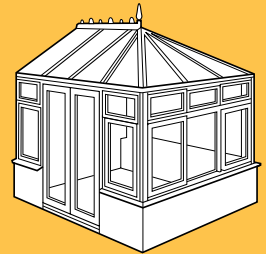

Make a statement with a conservatory that gives an air of affordable luxury that you can enjoy all year round.

Choose from a 'T' shaped Edwardian or a 'P' shaped Victorian conservatory with a multi-faceted end. Our Edwardian design – rectangular or square in shape with no gable end - has a timeless elegance that complements all house styles, whether traditional or contemporary.

The Victorian

A minimum of 5 angular sides with a 3 or 5 facet roof is available in a variety of sizes and finishes to suit your home.

The Edwardian

Normally square or rectangular available in a variety of sizes and finishes to complement your home.

The 'P' Victorian

A flexible style for those who want to create an even larger living space and add more value to your home.

The Lean-to

Square or rectangular, with the classic pitched roof system.

Ask for further information on the roof glazing options available.