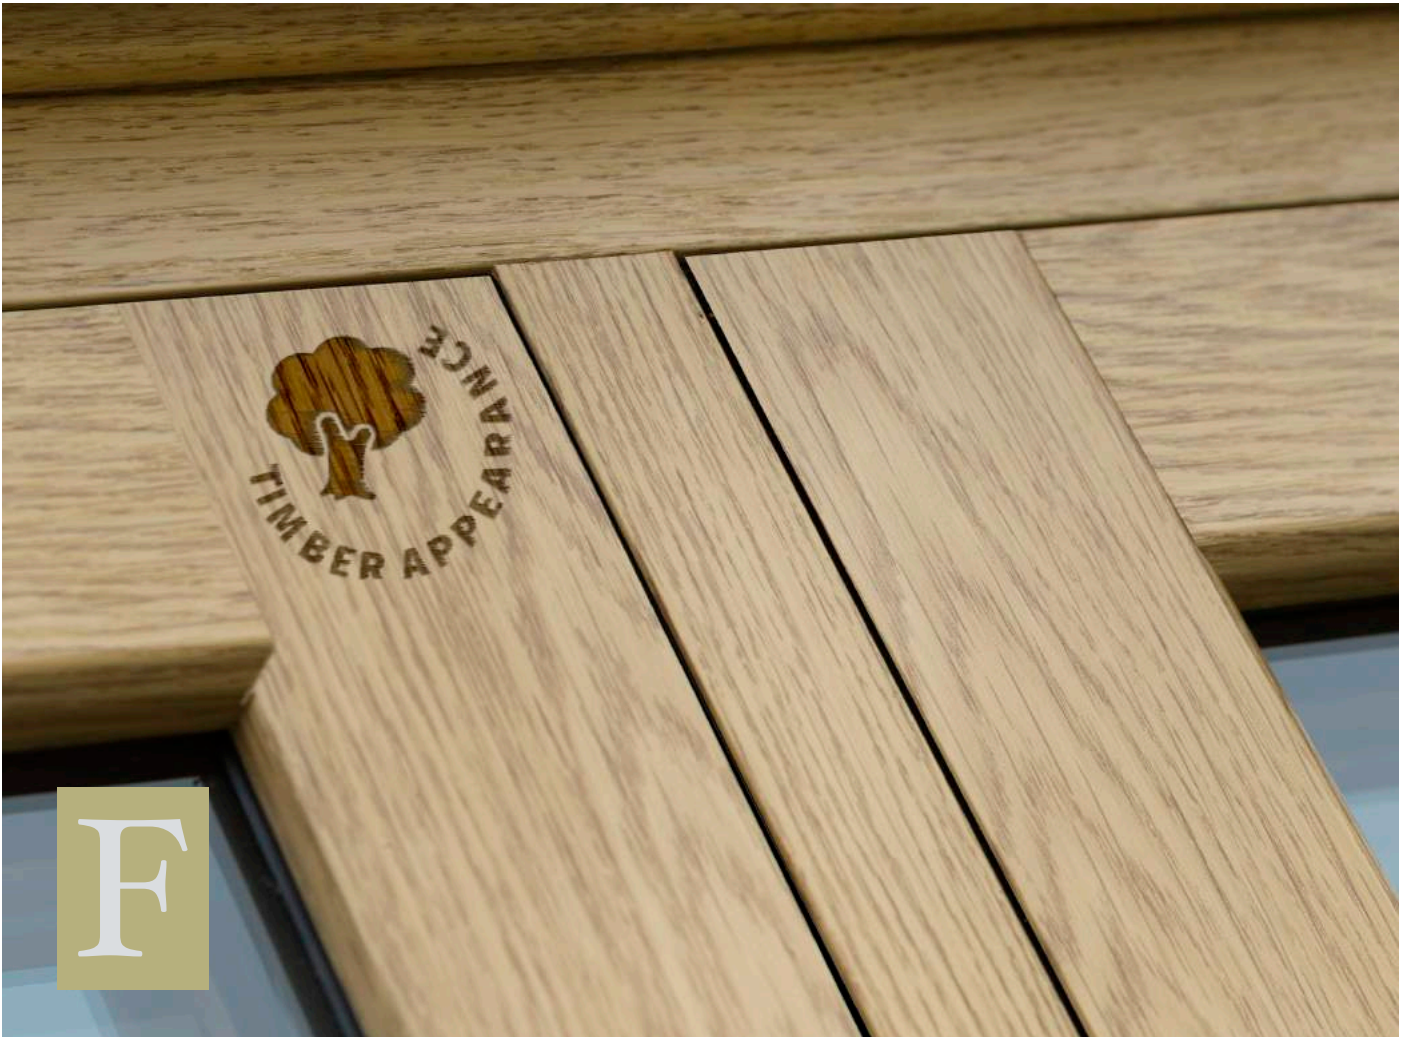

HERITAGE WINDOW COLLECTION