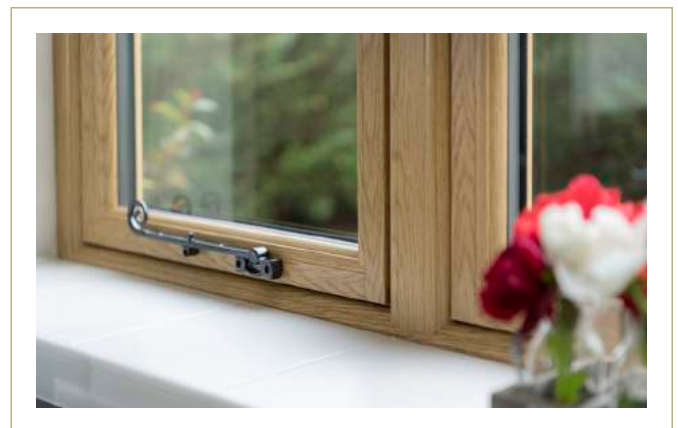

What makes our windows so unique?

PERFORMANCE

To keep out the wind and rain we use our patented high performance, multifunctional weatherseals. The airtight seal this creates helps to maintain your comfort inside your home.

The Flush Sash dual seal is exceptionally watertight, with the added benefit of concealing any hardware. Any water that has found its way inside is quickly evacuated due to the intelligently designed integral drainage gutter.

CONSERVATION

Our Heritage Flush and Sculptured Sash windows look great in any surrounding, from country cottages to modern townhouses. Their subtle charm and elegance will transform your home.

If you live in a Conservation Area, home improvements such as replacing your windows and doors will require planning consent as there are strict guidelines to ensure that architectural features are preserved.

We have designed the Heritage Window Collection with this in mind; replicating the appearance and style of traditional timber windows with features such as our authentic Wood Grain Finish, Monkey Tail Handles and Georgian Bar options. However, you should always obtain consent from a planning/conservation officer before proceeding with an installation.