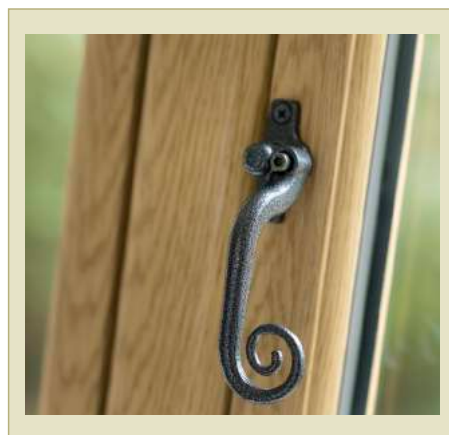

FLUSH SASH WINDOW

Designed to replicate the appearance of timber, Flush Sash windows are distinguished by sashes that close into the frame and finish flush with the face of the window. Flush Sash windows typically have frames that appear the same width, known as “equal sightlines” this look is achieved using dummy sashes, something that undoubtedly improves the overall appearance of your property.