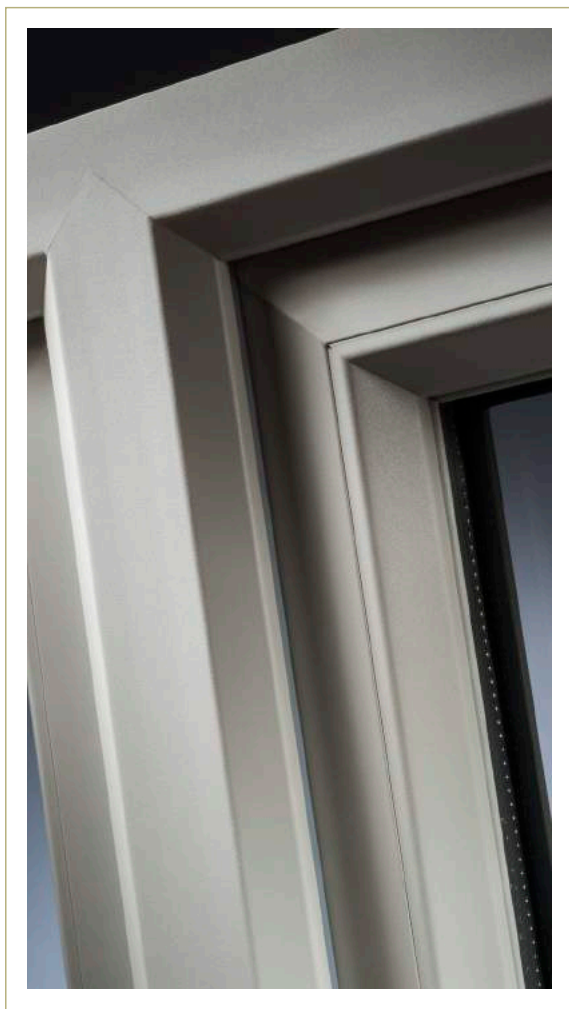

HERITAGE

CHAMFERED SASH

BY DECEUNINCK

The beautiful Chamfered shape adds a stylish elegance to both windows and doors, inside and out, featuring outward opening sashes, which stand proud of the face of the window frame and looks sharp yet subtle.

The Chamfered contours integrate easily in all types of architecture and design with a range of colours and finishes that ensure you can find the perfect window for your home.

- ✓ Smooth and stylish frames
- ✓ Mechanical or welded transom/mullion joints
- ✓ Exquisite Georgian bar option
- ✓ Decorative Horn available
- ✓ Traditional ironmongery options
- ✓ High energy rating and weather performance
- ✓ Enhanced security PAS 24 Approved
- ✓ Double or triple glazing available
- ✓ Low Maintenance PVC-U frames
- ✓ Available in a range of hand-picked Heritage woodgrain finishes