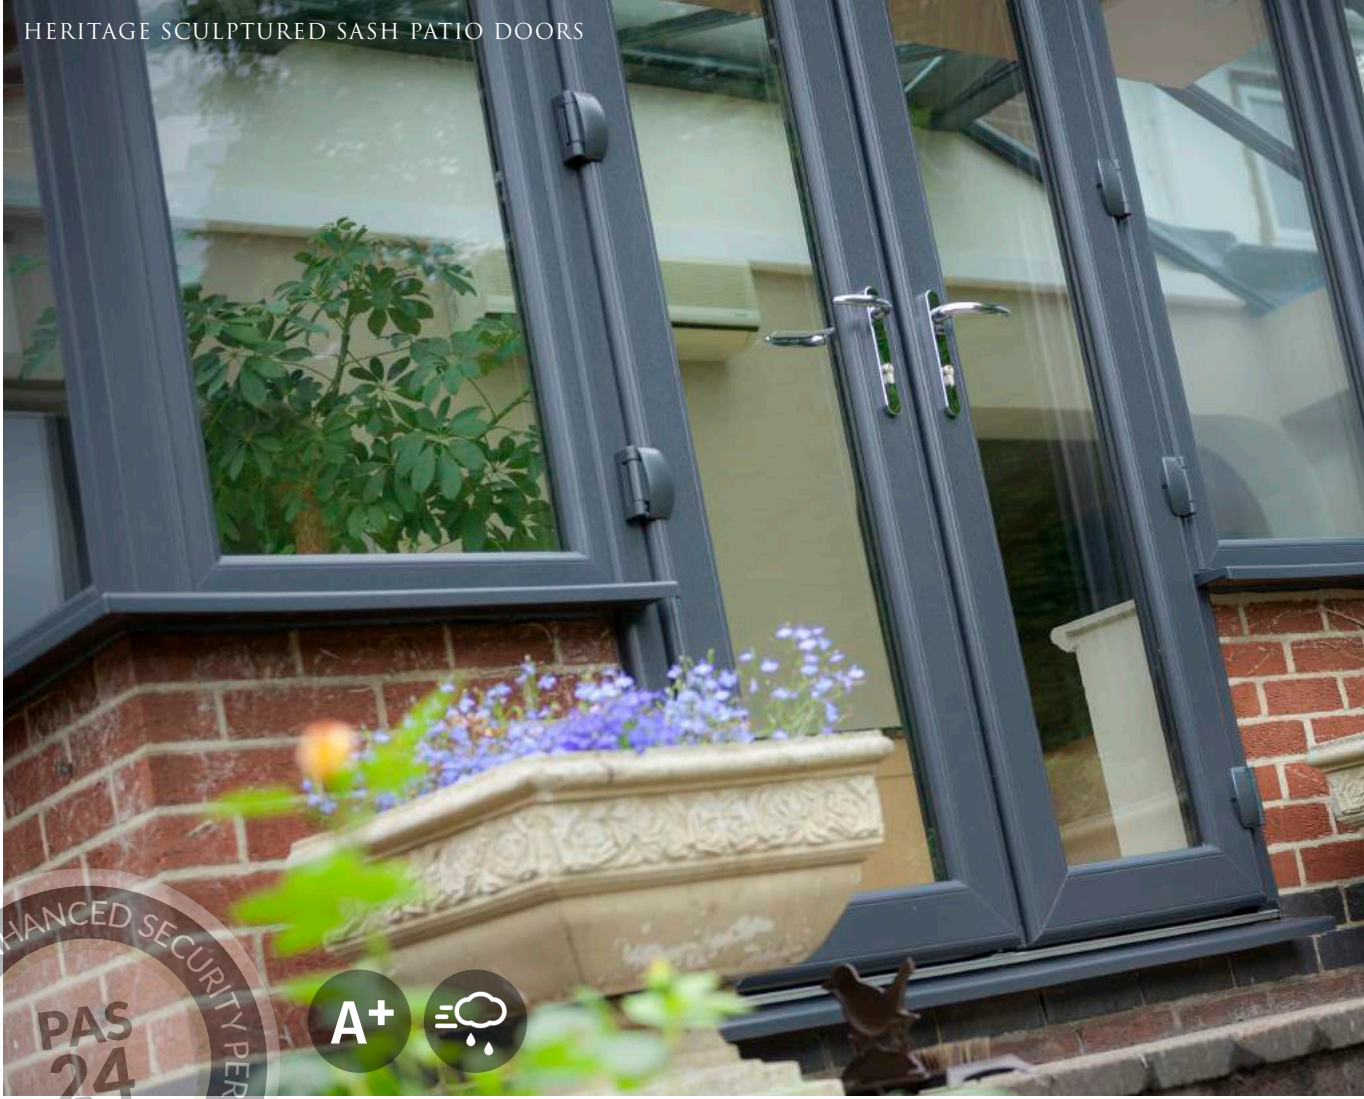

Protection and Security

HERITAGE SCULPTURED SASH PATIO DOORS