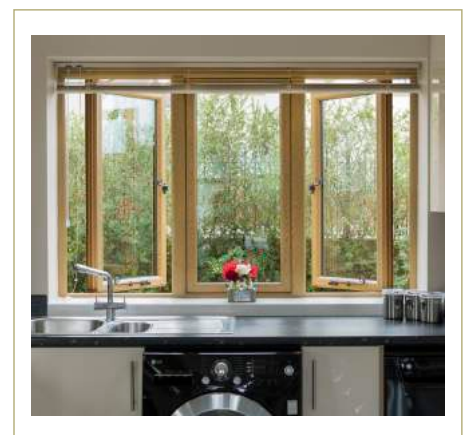

HERITAGE WINDOW COLLECTION

FLUSH SASH WINDOW

Designed to replicate the appearance of timber, Flush Sash windows are distinguished by sashes that close into the frame and finish flush with the face of the window. Flush Sash windows typically have frames that appear the same width, known as “equal sightlines” this look is achieved using dummy sashes, something that undoubtedly improves the overall appearance of your property.