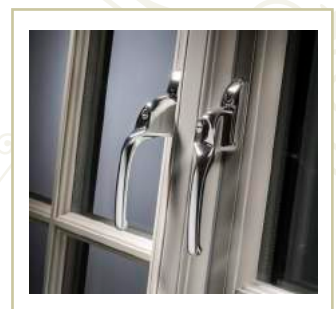

Connoisseur Handle

Classic design with a contemporary twist to create an elegant and stylish window, the connoisseur handle is a perfect match for all our Heritage Window Collection. Suitable for left or right-hand-opening windows, this key locking handle is available in many colour options to complement your windows and doors.