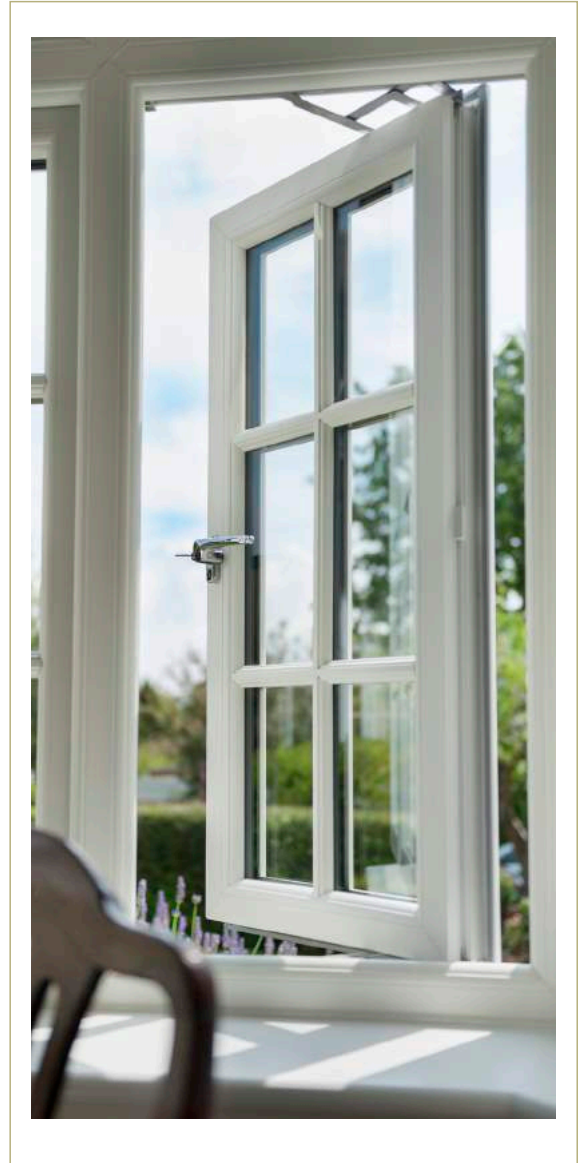

HERITAGE

SCULPTURED SASH

BY DECEUNINCK

Our beautiful Heritage Sculptured Sash windows feature outward opening sashes, which stand proud of the face of the window frame and are the more typical style found in houses today.

This range is ideal for period properties and those who want to add character and enhance the appearance of their homes. The stunning and individual aesthetic of this range makes it a market leader.

- ✓ Smooth contours
- ✓ Welded transom and mullion joints
- ✓ Unique optional horn sash
- ✓ Exquisite Georgian bar option
- ✓ Traditional ironmongery options
- ✓ High energy rating and weather performance
- ✓ Enhanced security PAS 24 Approved
- ✓ Double or triple glazing available
- ✓ Low Maintenance PVC-U frames
- ✓ Available in a range of hand-picked Heritage woodgrain finishes