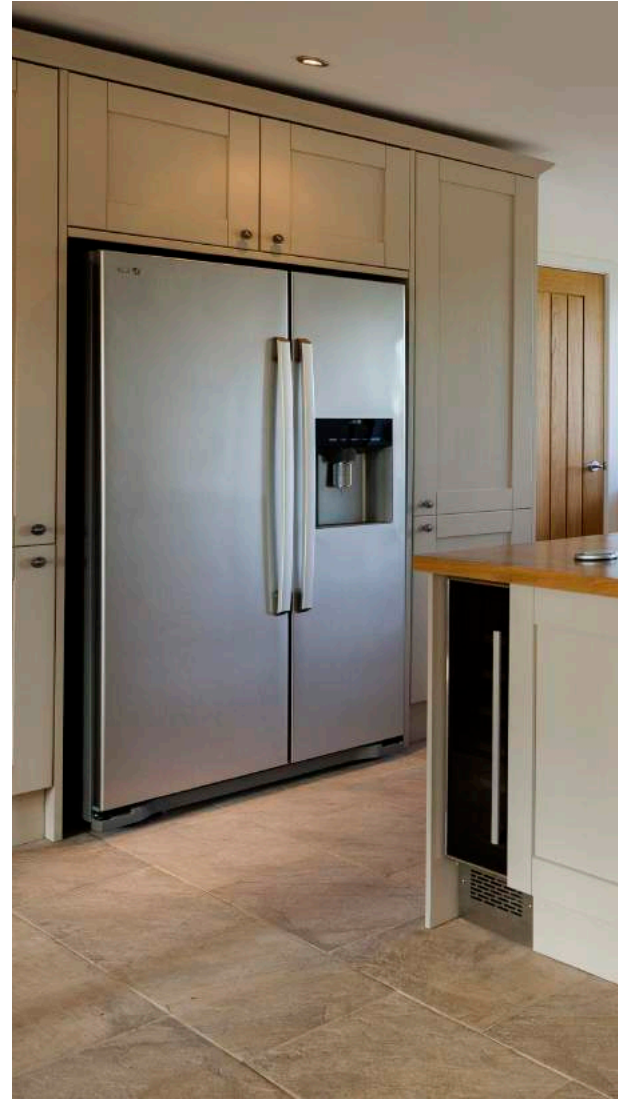

HERITAGE

WINDOW COLLECTION

BY DECEUNINCK