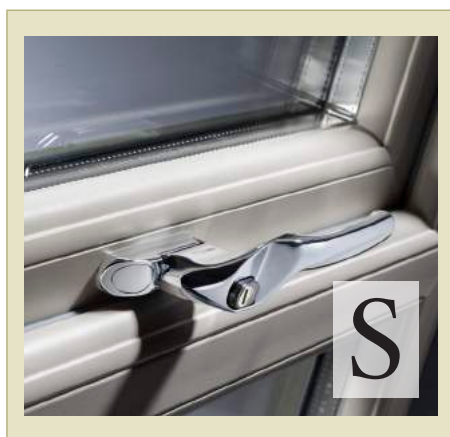

SCULPTURED & CHAMFERED SASH WINDOW

Sculptured and Chamfered Sash windows feature outward opening sashes which stand proud of the face of the window frame and are the more typical style used in homes you see today. For that period property look, both Sculptured and Chamfered Sash windows can also feature a dummy sash, this simple but effective upgrade to achieve “equal sightlines” can really enhance the beauty of your home. See Page 42.