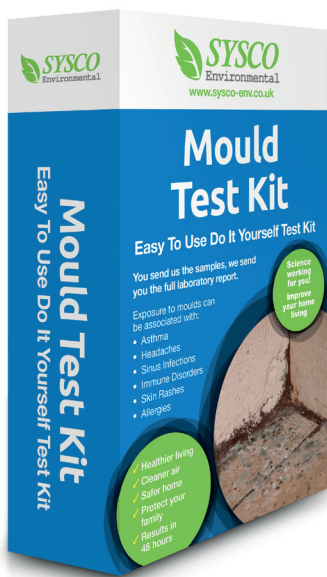

Test Kits

Moulds Test Kit

Detects harmful levels of moulds in homes. Provides comparative assessment between problem and non-problem or outdoor areas. Reducing exposure can prevent asthma, sinus infections and allergies.

Mould Test Kit Plus

Detects harmful levels of moulds in homes. Provides species identification of moulds, such as *Stachybotrys Chartarum* (toxic black mould) and others, and provides you with a comparative assessment between problem and non-problem or outdoor areas.

Bacteria Test Kit

Sewage and Pathogens

Detect harmful and pathogenic bacteria in homes on work surfaces or following plumbing leaks.

Can prevent exposure to harmful bacteria such as E. Coli, MRSA or Salmonella or indicate cleanliness following a clean-up.