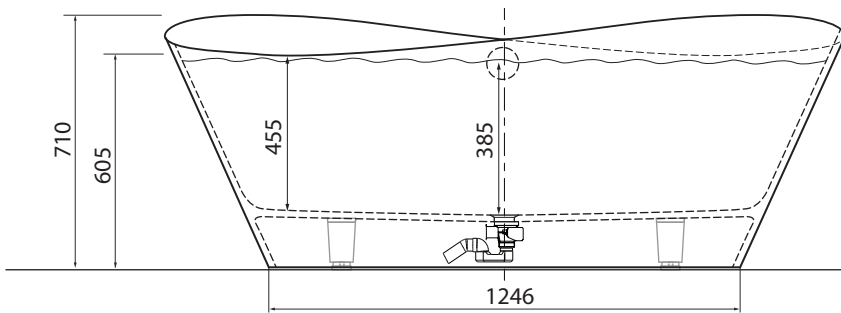

Iside

aura™

Product size is subject to a size variance of +/- 0,5 %