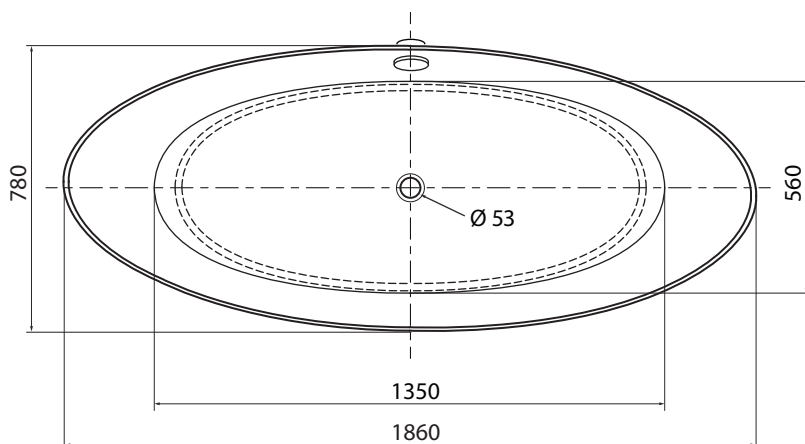

Iside

aura™

Product size is subject to a size variance of +/- 0,5 %