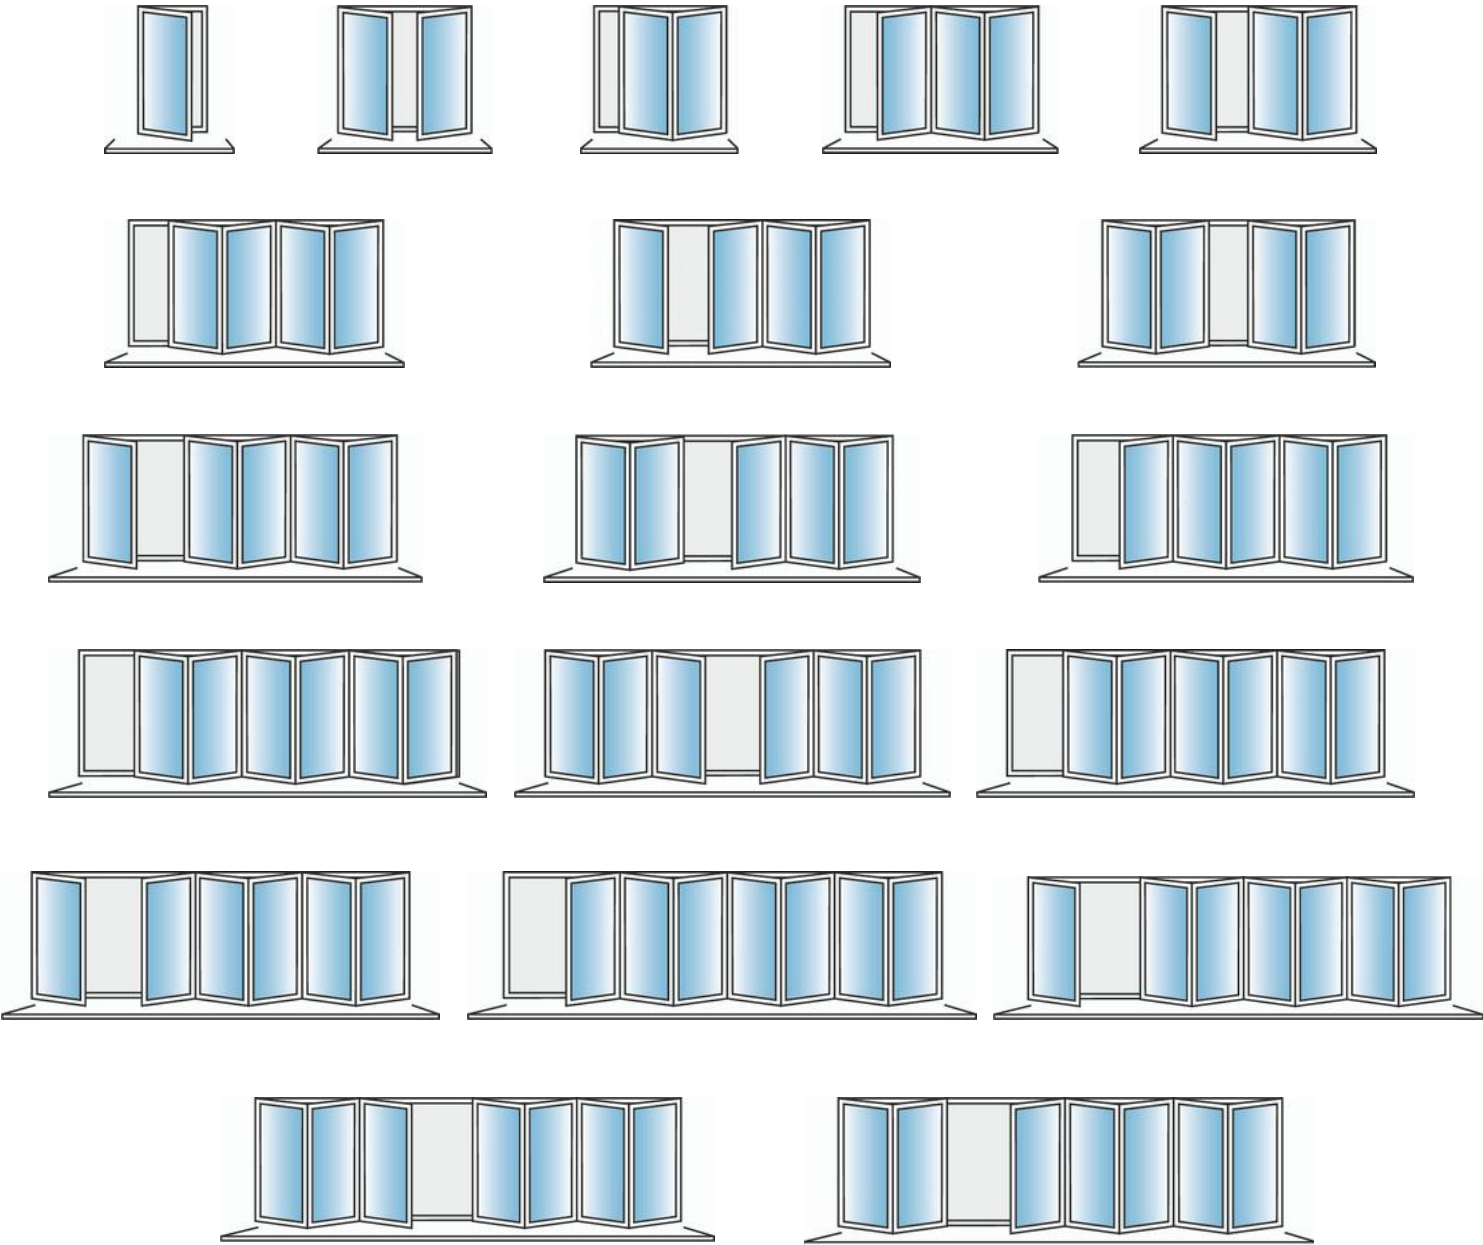

# VISOFOLD 1000 DOOR OPENING CONFIGURATIONS

Air  
450Pa

Certified  
BS 6375

Certified  
Document L

Sash Max Height  
2200mm

Sash Max Width  
1000mm

Sight Line  
84mm

U Value  
1.5W/m<sup>2</sup>K