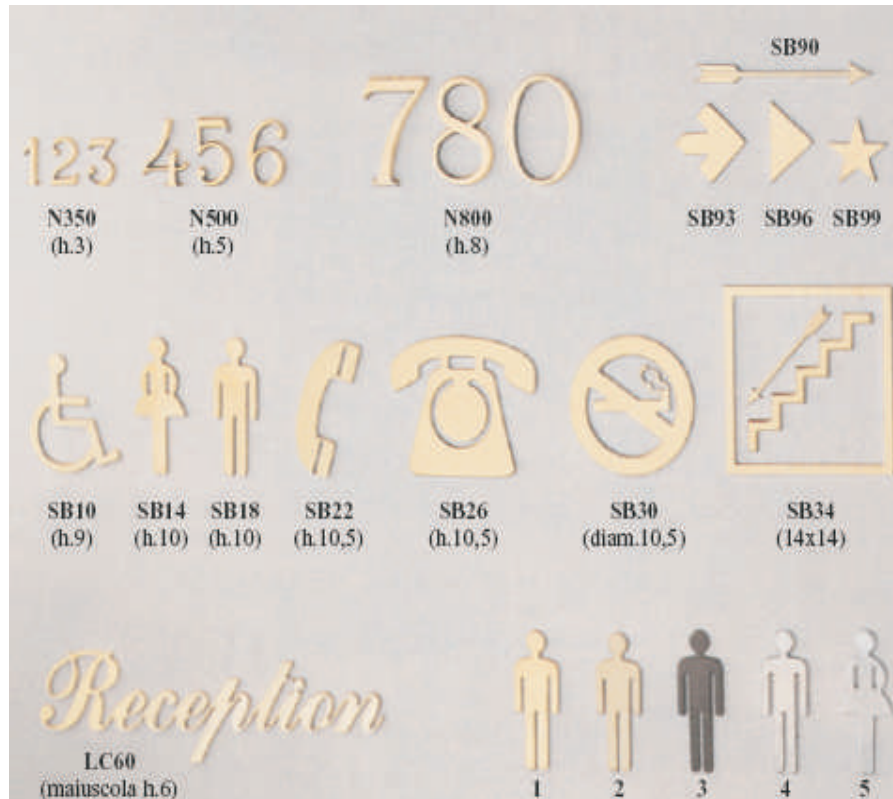

# Lettering Polished Brass finish on locator fixings

By Night

By Day

**Location : Norfolk**

**Complete Signs**

0800 018 8841 (t)

0800 376 0755 (f)

**Individual** Aluminium letters sprayed red on locators

# Glass Signs with polished brass letters

**Location :** Nationwide

**Complete Signs**

0800 018 8841 (t)

0800 376 0755 (f)

# Individual Polished brass letters & symbols

**Location : Nationwide**

**Complete Signs**

0800 018 8841 (t)

0800 376 0755 (f)