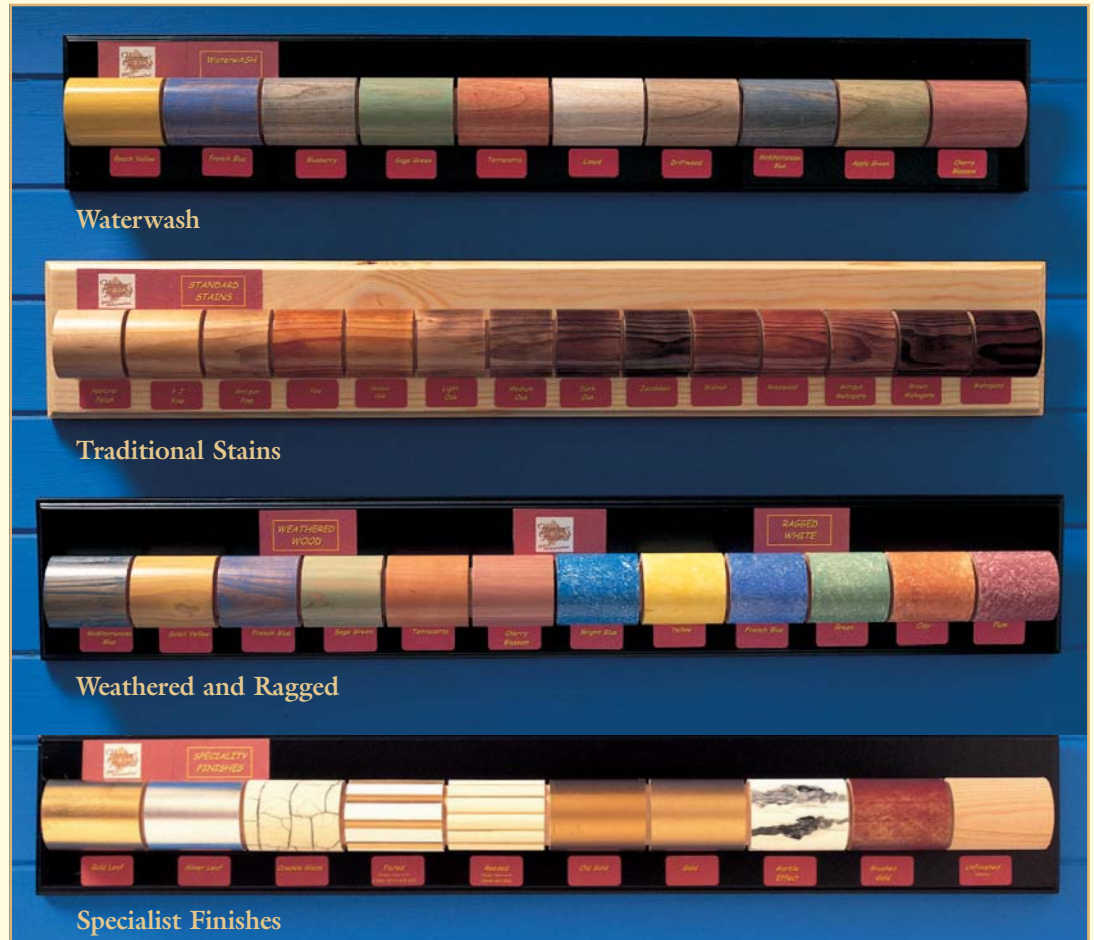

3142 "X" PICTURE HOOKS and PINS

Stock Unit DISPLAY CARTON of 12 PACKETS

- ◆ Electro Brassed steel hooks with steel pins
- ◆ 3 sizes available

	Hooks per packet
Size 1	5
Size 2	4
Size 3	3

3142P PICTURE HOOK PINS ONLY

Stock Unit BOX 100

- ◆ Steel with Brass head

VISUAL and DISPLAY MATERIAL

- ◆ SALES AIDS to help you
- ◆ Available FREE OF CHARGE

SAMPLE STICKS

BEAUTIFULLY presented on wooden plinth
EXCELLENT way of showing clients the range of stock stains and paints at a glance

- ◆ Sticks will be supplied mounted unless specified otherwise
- ◆ Unmounted sticks are available on request

Samples are also available of:-
Polished Brass
Antique Brass
Chrome
Nickel
Copper
Gun Metal
Bronze
Distressed Brass
Burnished Brass

- ◆ Sample stick options/finishes available in Wood and Brass
- ◆ Sample stick options/finishes may vary from the images shown

SAMPLE SWATCHES and PRODUCT FEELER

Available for Curtain Heading Tapes and Lining Interlining and Buckram
BEAUTIFULLY presented all items are clearly labelled
EXCELLENT way of showing clients the QUALITY of the products
Lining, Interlining and Buckram swatch also contains USEFUL product information