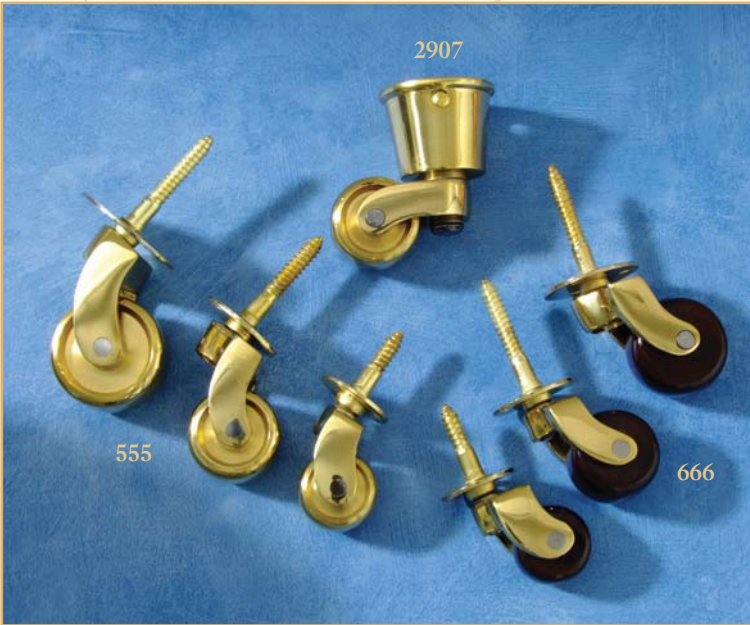

CASTORS, CARPET PINS & ZIP

666 SCREW TYPE with BROWN WHEEL

Stock Unit SET of 4
Available in the following plate size/wheel diameter

66625	25mm
66629	29mm
66632	32mm

555 SCREW TYPE with BRASS HORN and WHEEL

Stock Unit SET of 4
Available in the following plate size/wheel diameter

55525	25mm
55529	29mm
55532	32mm
55538	38mm

2907 BRASS ROUND SOCKET with BRASS WHEELS

Stock Unit SET of 4
Available in the following socket size/wheel diameter

290732	32mm