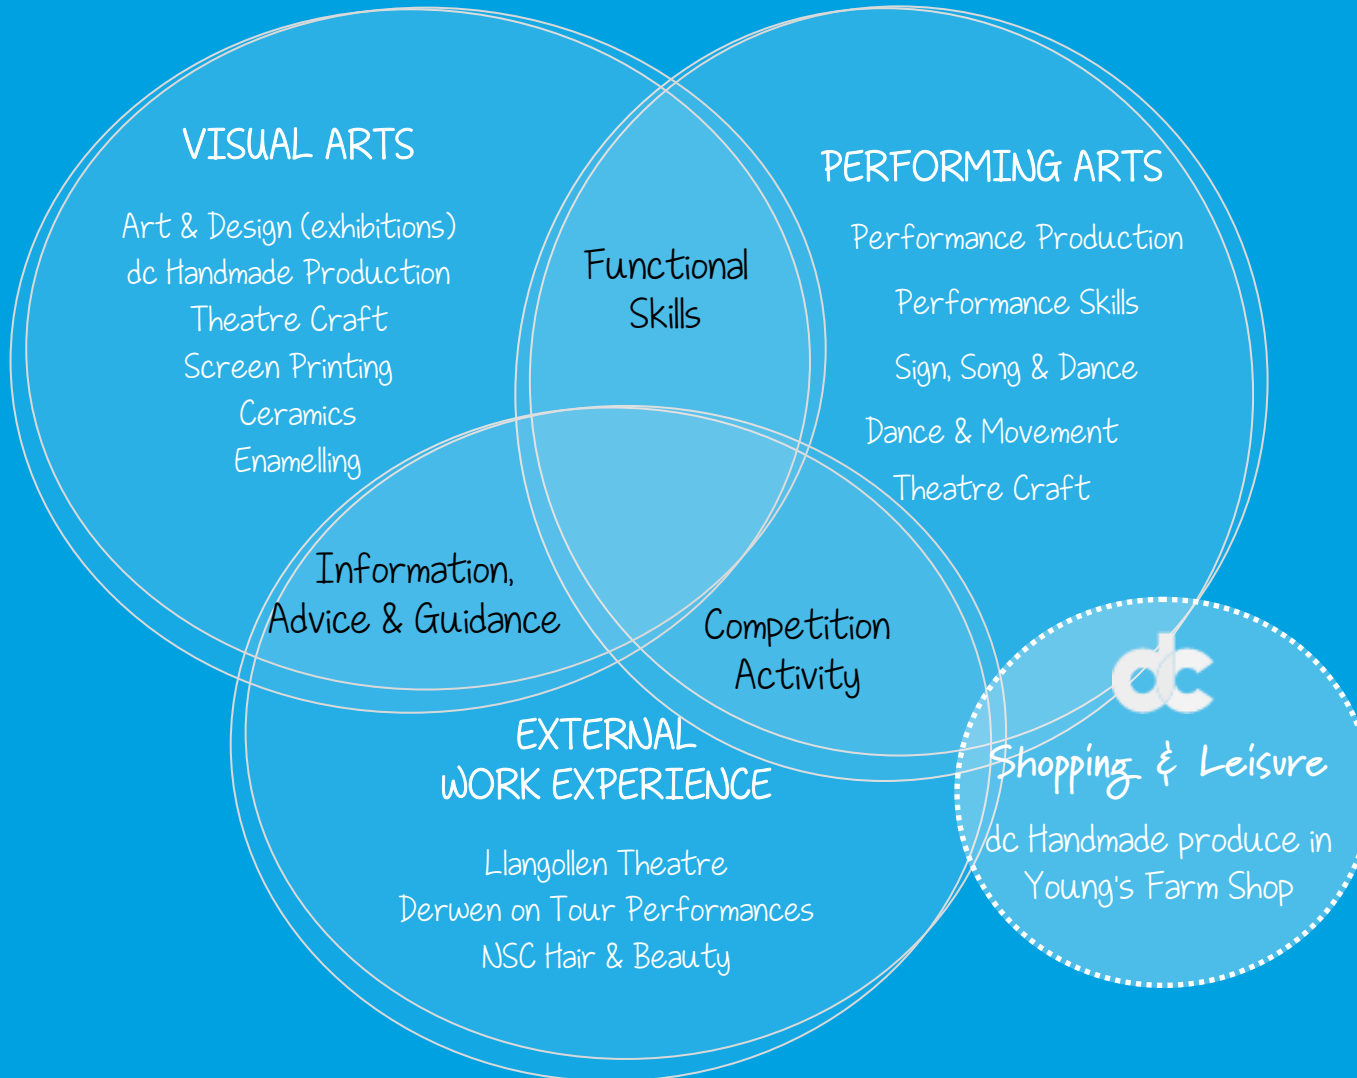

# ACCREDITATION

Pearson Edexcel BTEC Award in Vocational Studies in Performing Arts  
*Entry 3 / Level 1*

NTPC Skills For Working Life  
*Entry Level 2/3*

Pearson Edexcel Functional Skills Maths & English