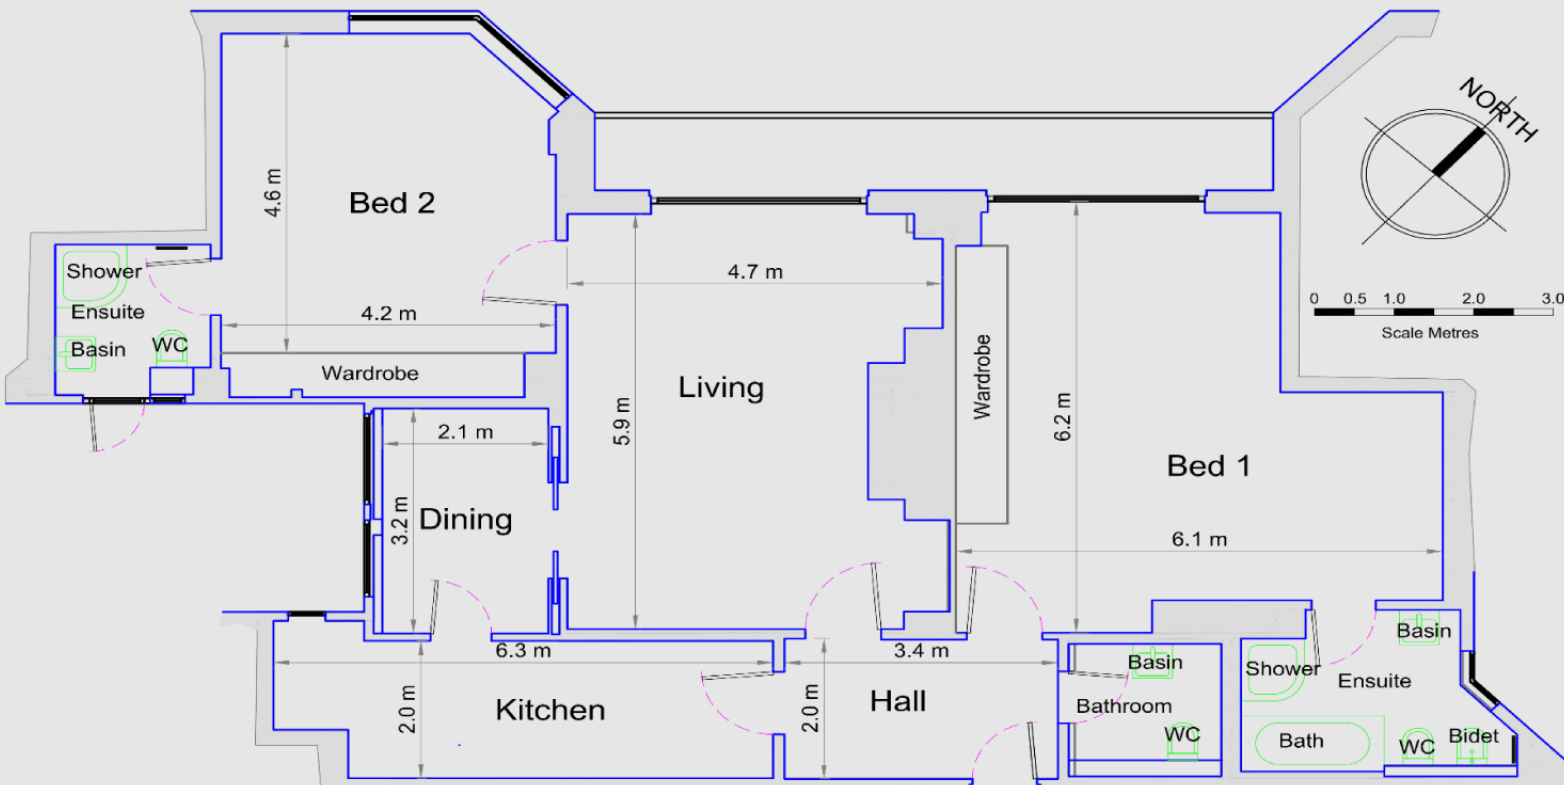

2 Bedroom Street

Internal floor area ~ 99.73 sq. metres,
1073 sq. feet

Notes: Do not scale drawing. All measurements to be checked on site

Rev. A

Chartwell 11 College Park
Peterborough
Cambridgeshire, PE1 4AW
Tel: +44 (0)1733 341825 Fax: +44(0)1733 341924

drwg title Flat 68~ Sketch Plan
project **Arlington House**
Arlington Street, London

date 21 Sep 10	scale 1:100 @ A3
drawn DIB	nr F68 / 21

2 Bed Garden

Total Floor Area - 127.8 sq. metres, 1375 sq. ft.

Notes: Do not scale drawing. All measurements to be checked on site

Chartwell 11 College Park
Peterborough
Cambridgeshire, PE1 4AW

drwg title Flat 30 ~ Sketch Plan
project **Arlington House**

date 15th Apr 10	scale NTS
------------------	-----------