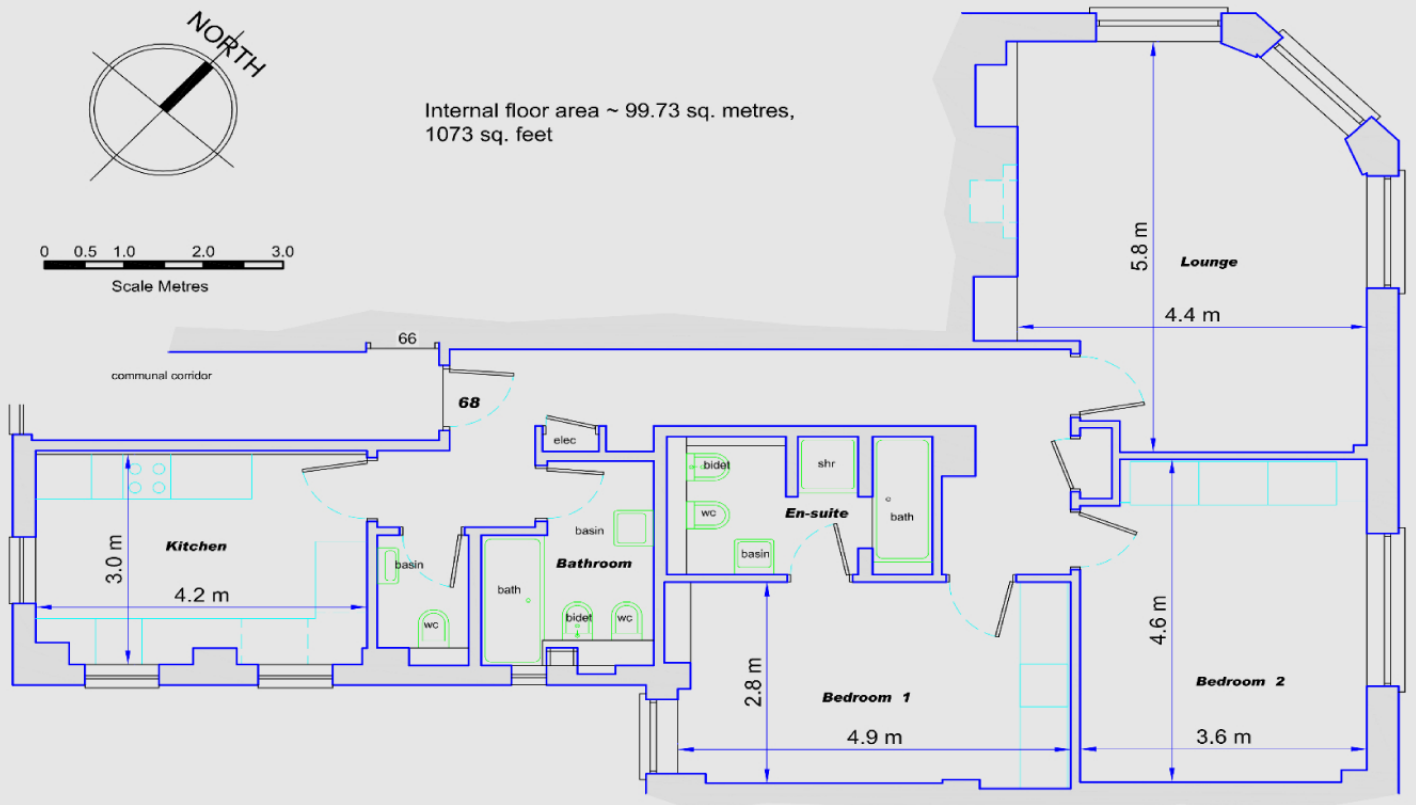

2 Bedroom Street

Internal floor area ~ 99.73 sq. metres,
1073 sq. feet

Notes: Do not scale drawing. All measurements to be checked on site

Rev. A

Chartwell 11 College Park
Peterborough
Cambridgeshire, PE1 4AW
Tel: +44 (0)1733 341825 Fax: +44(0)1733 341924

drwg title Flat 68~ Sketch Plan
project **Arlington House**
Arlington Street, London

date 21 Sep 10	scale 1:100 @ A3
drawn DIB	nr F68 / 21

2 Bed Garden

Total Floor Area - 127.8 sq. metres, 1375 sq. ft.

Notes: Do not scale drawing. All measurements to be checked on site

Chartwell 11 College Park
Peterborough
Cambridgeshire, PE1 4AW

drwg title Flat 30 ~ Sketch Plan
project **Arlington House**

date 15th Apr 10	scale NTS
------------------	-----------