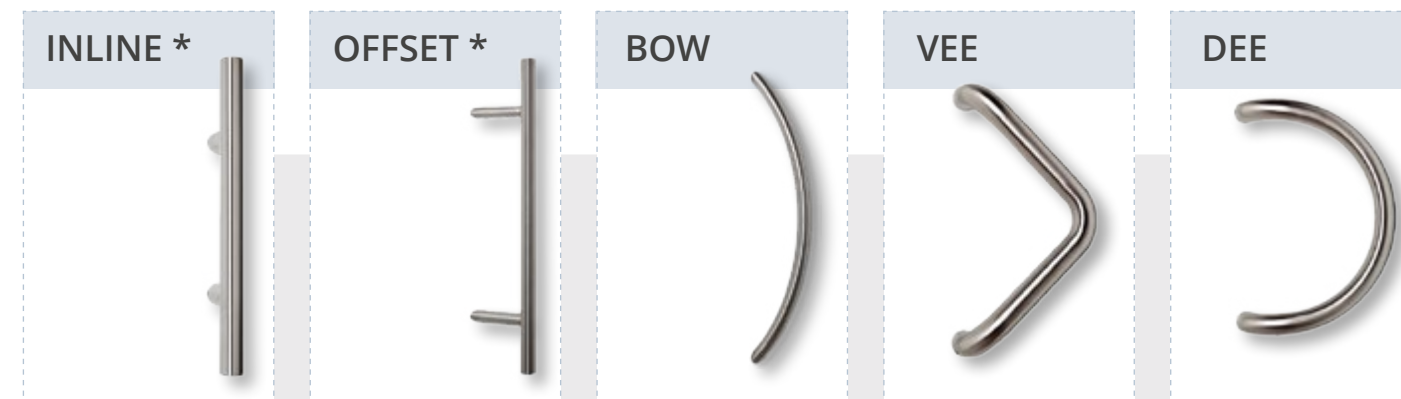

Used with the stainless steel bar handles shown opposite, the keywind lock has the cylinder positioned at mid-door height. The lock is operated from the outside using the entry key with a keywind operation and from the inside with a keywind or thumb-turn operation.

Thermal Performance

Of a single door (CEN size) Opening-in is 2.00W/m2k

DESIGN CONSCIOUS

Brushed Stainless Steel Bar Handles have been chosen to complete the look of the Hallmark Aluminium Collection creating a beautifully contemporary entrance door.

* Inline & off-set bar handles are available in 400mm, 600mm, 800mm, 1000mm, 1200mm, 1400mm and 1600mm heights. Bow Handle Size: 500mm (cc) Dee Handle Size: 300mm (cc) Vee Handle Size: 300mm (cc) cc = fixing centre/centre.