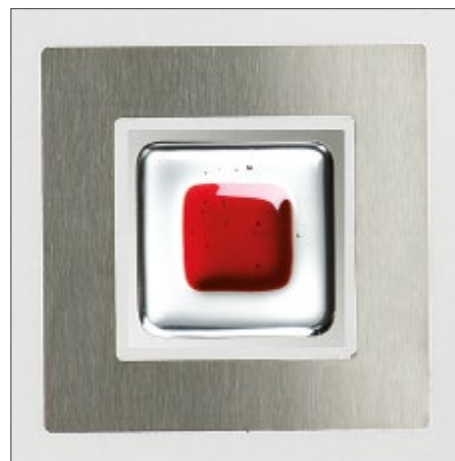

CHAMONIX 3

Silver Grey (RAL 7001) frame and door with full length sandblasted glass side panels. Pop Art Blu Fusion tiles in the door glass. 800mm stainless steel off-set bar handle.

ALBERG 1

*Silver Grey (RAL 7001) with Tahoe Fusion tile glass.
600mm stainless steel off-set bar handle.
Shown with stainless steel glazing trim.*

ARTUBY 3

*Platinum Grey (RAL 7036) & Pigeon Blue (RAL 5014) doors and frames.
Stainless steel 'Vee' and 600mm off-set bar handle.
Shown with and without stainless steel glazing trims.*

Tahoe Red

Blue

Green