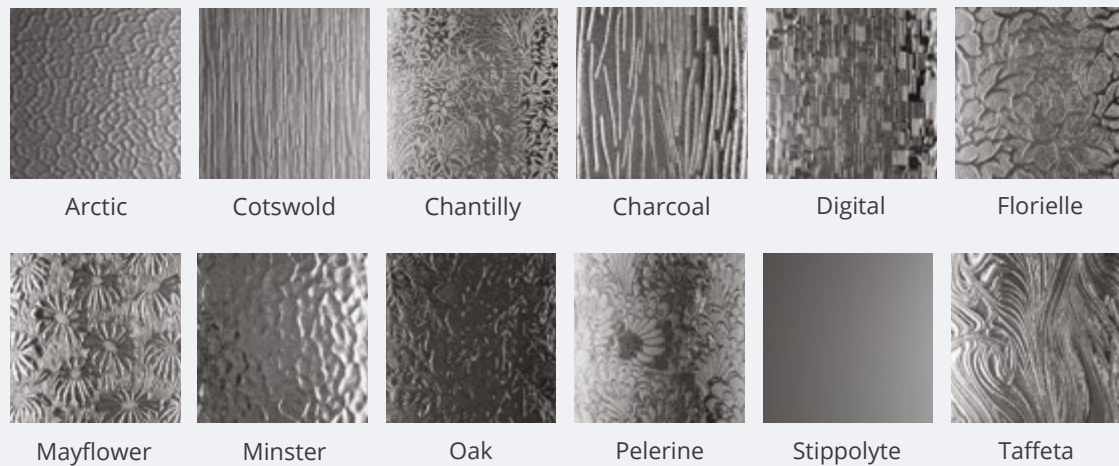

Purple

Black

FINISHING TRIMS

Stainless steel glass surround trims are available on most door designs and can be added to the inside and outside door panel faces, accentuating the glass and door design with a crisp, clean and contemporary finish.

AUTRANS 2

*Platinum Grey (RAL 7036) door and frame.
600mm stainless steel off-set bar handle.
Shown with stainless steel glazing trims.*

AVORIAZ 1

*Iron Grey (RAL 7011) door and standard white frame.
600mm stainless Steel off-set bar handle.
Shown with stainless steel glazing trims.*

BACKING GLASS

A range of toughened Pilkington backing glass textures are available to choose from when specifying glass for your door.

Sandblasted Tahoe
Fusion tiles available
with either Red,
Green, Purple or Black
bevels.