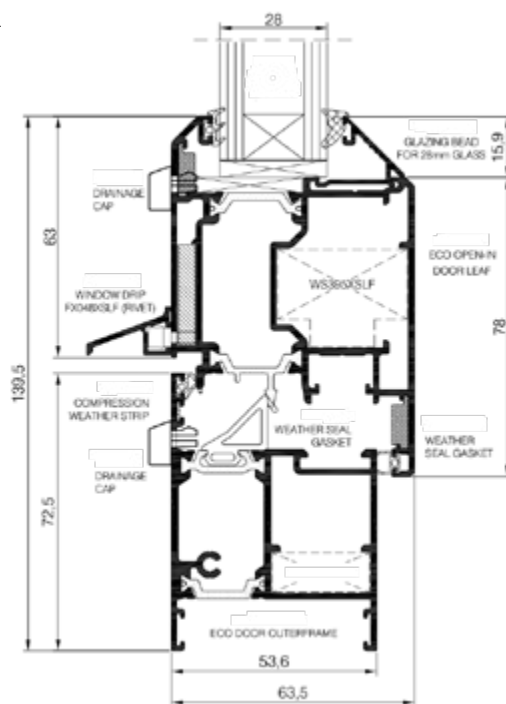

Thermal Performance

Of a single door (CEN size) Opening-in is 2.00W/m2k