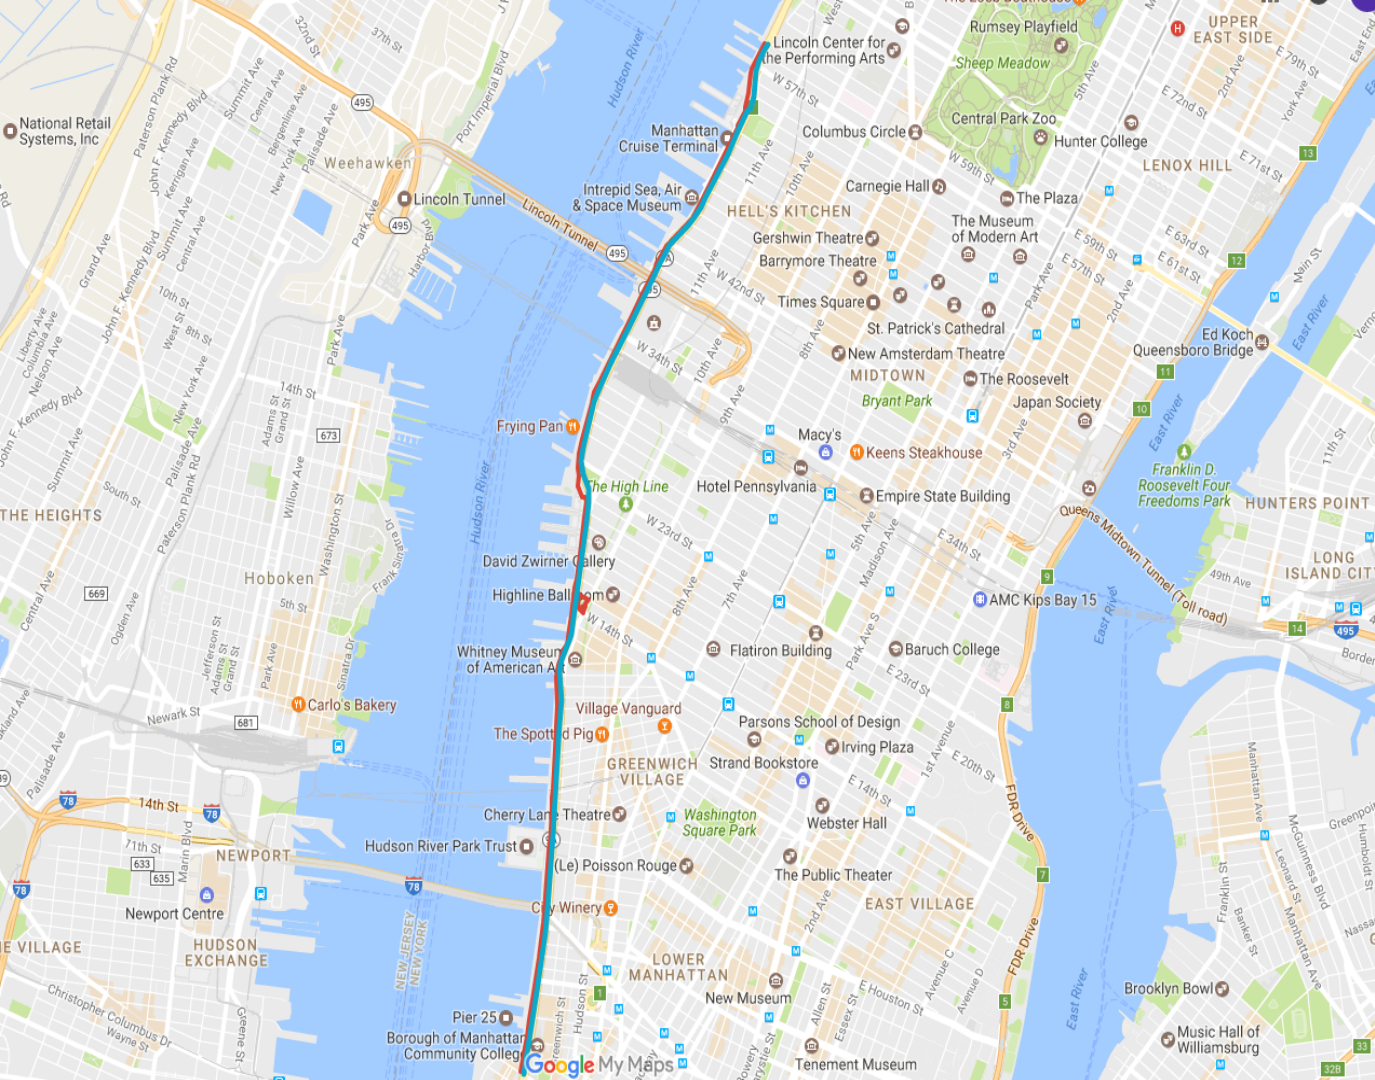

# Columbus Avenue BID MAP

# Dumbo Site Map

# Brooklyn Bridge Park

Route

-  Line 5
-  Line 6

# George Loening Route