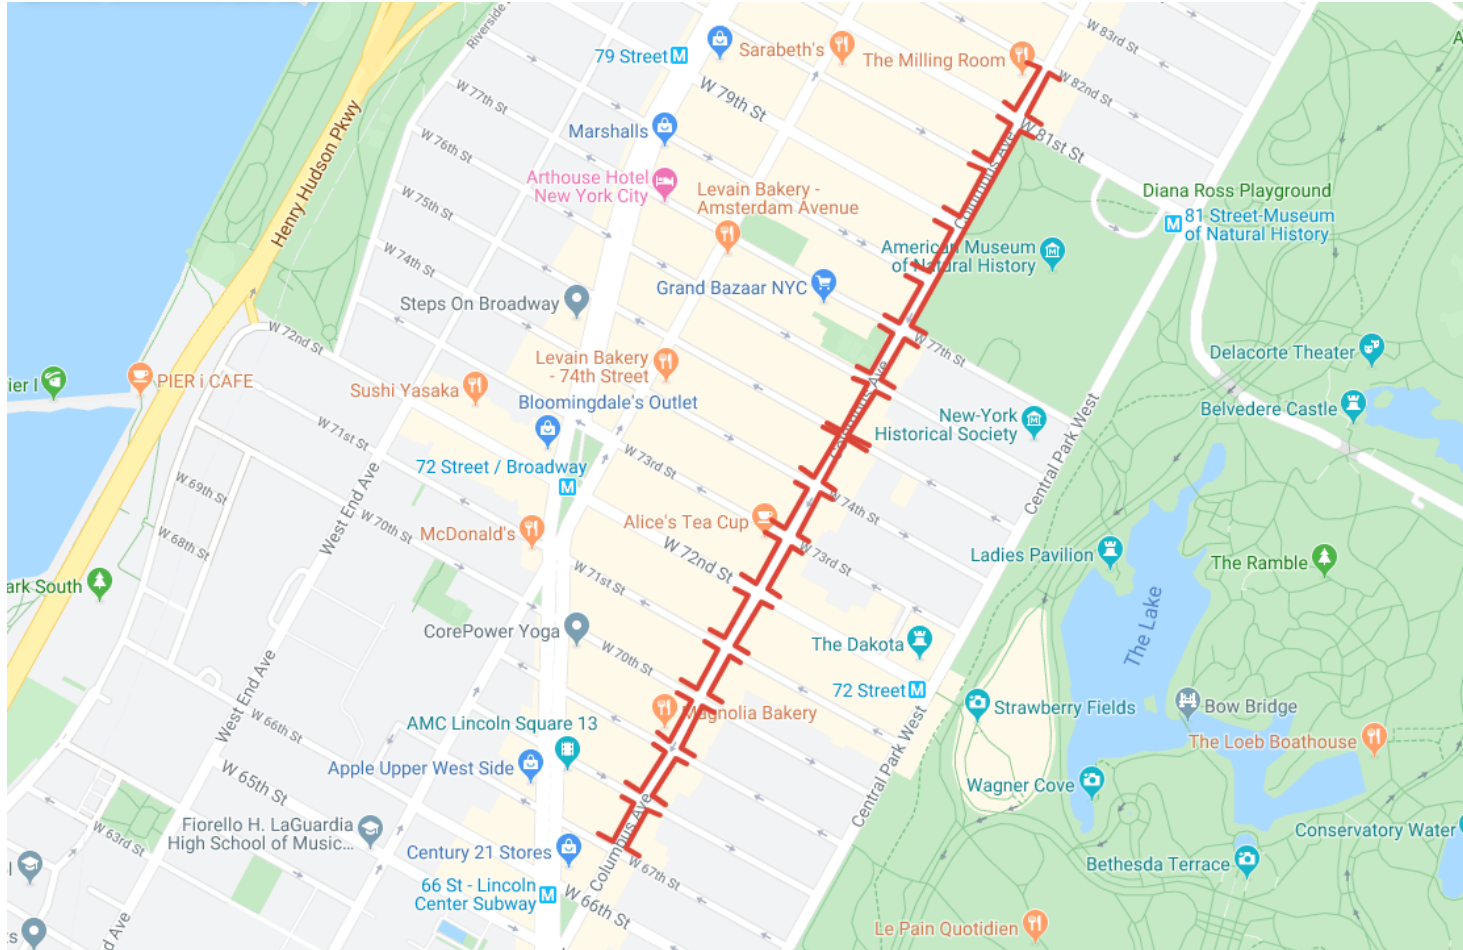

# Columbus Avenue BID MAP

# Dumbo Site Map

# Brooklyn Bridge Park

Route

-  Line 5
-  Line 6

# George Loening Route