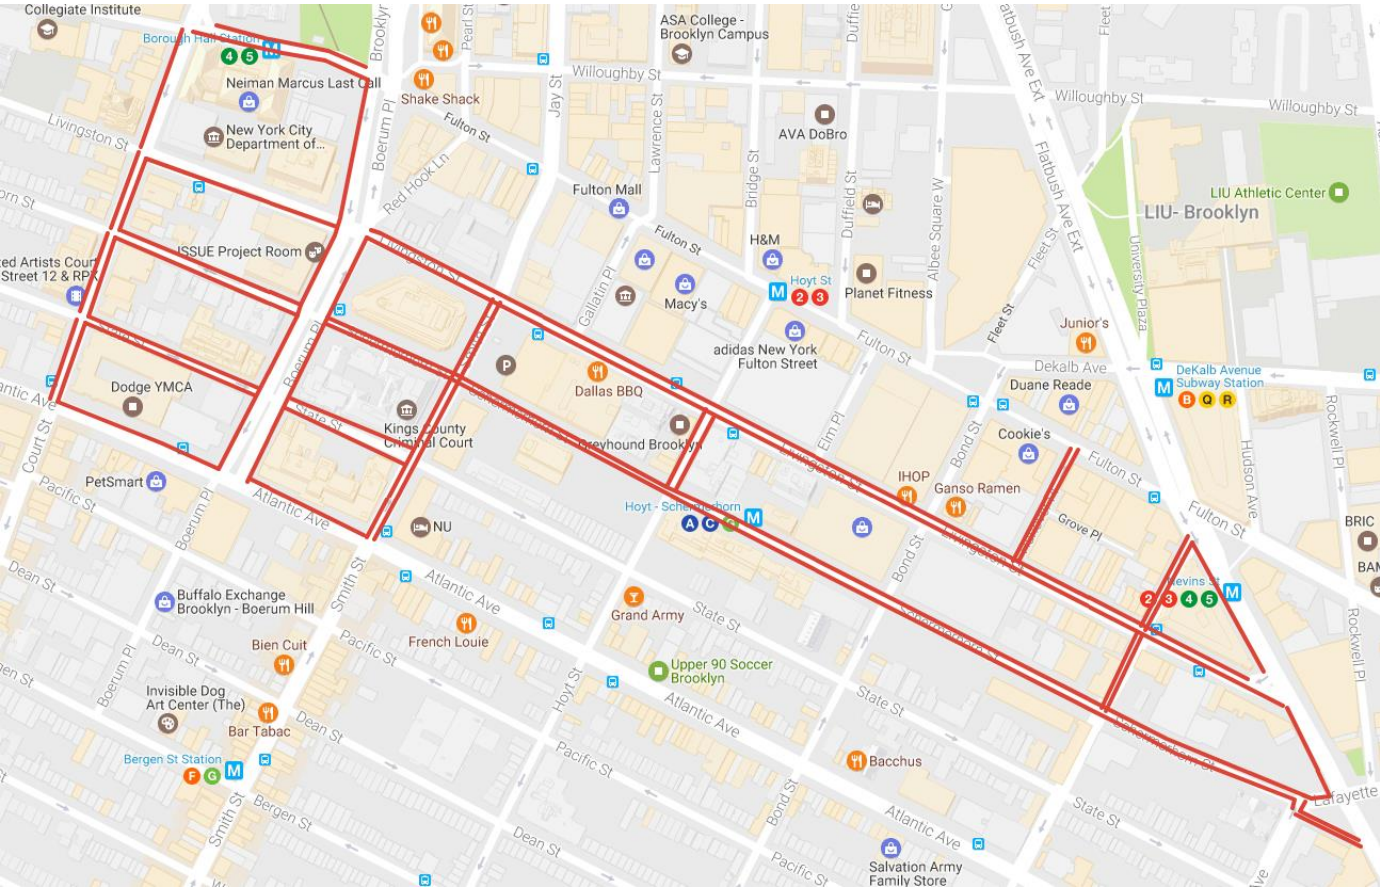

CLS (DBP) Site Map