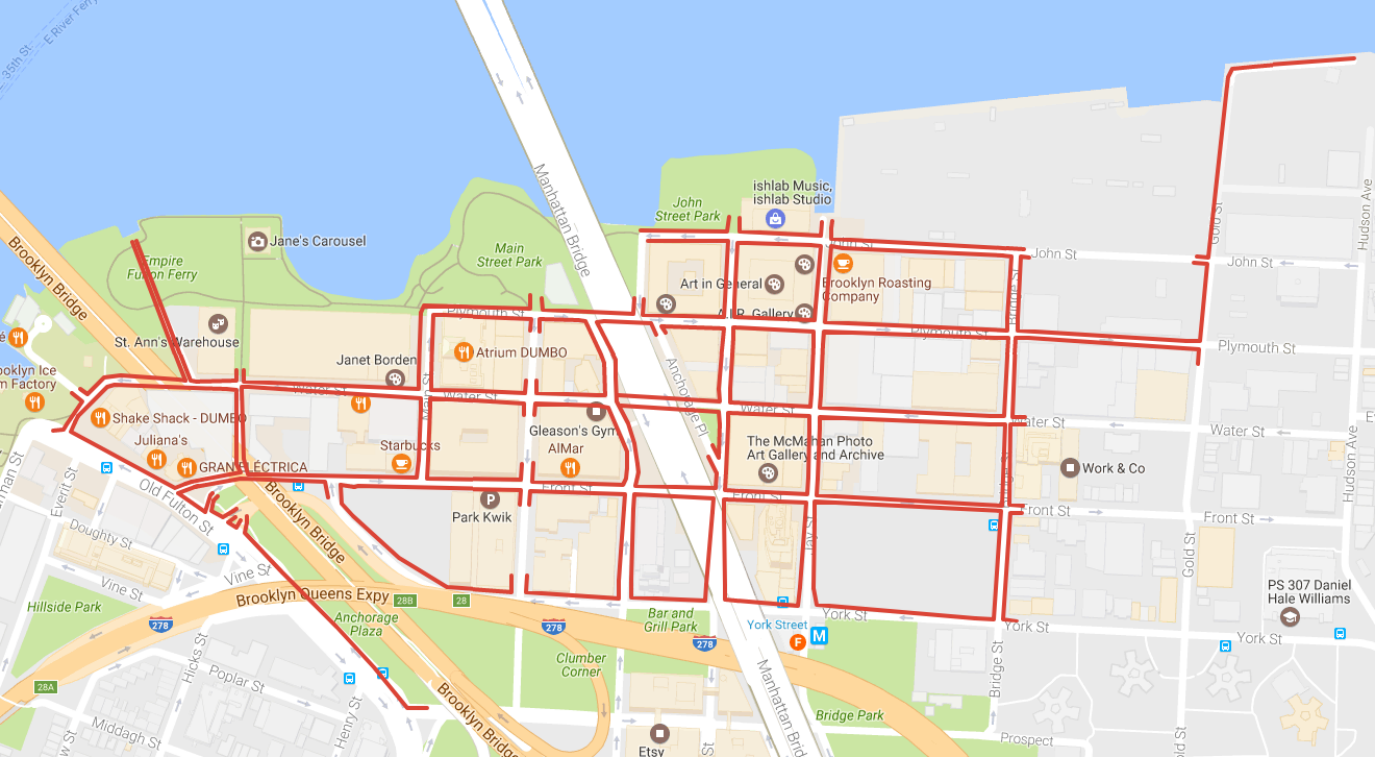

# Columbus Avenue BID MAP

# Dumbo Site Map

# Brooklyn Bridge Park

Route

-  Line 5
-  Line 6

# George Loening Route