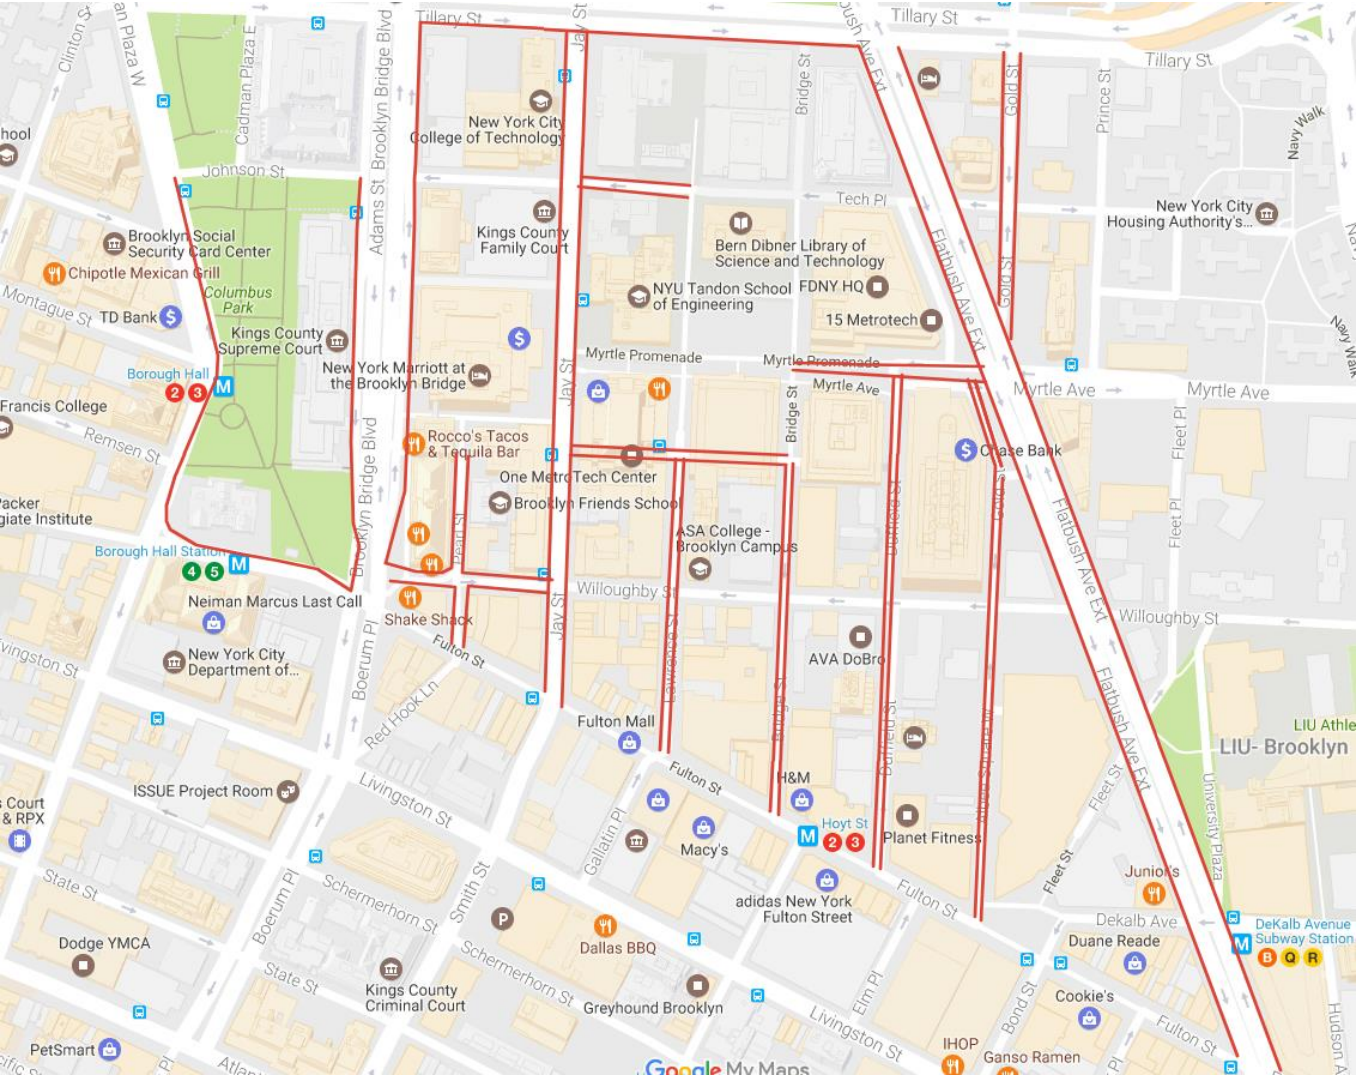

Metrotech (DBP) Site Map