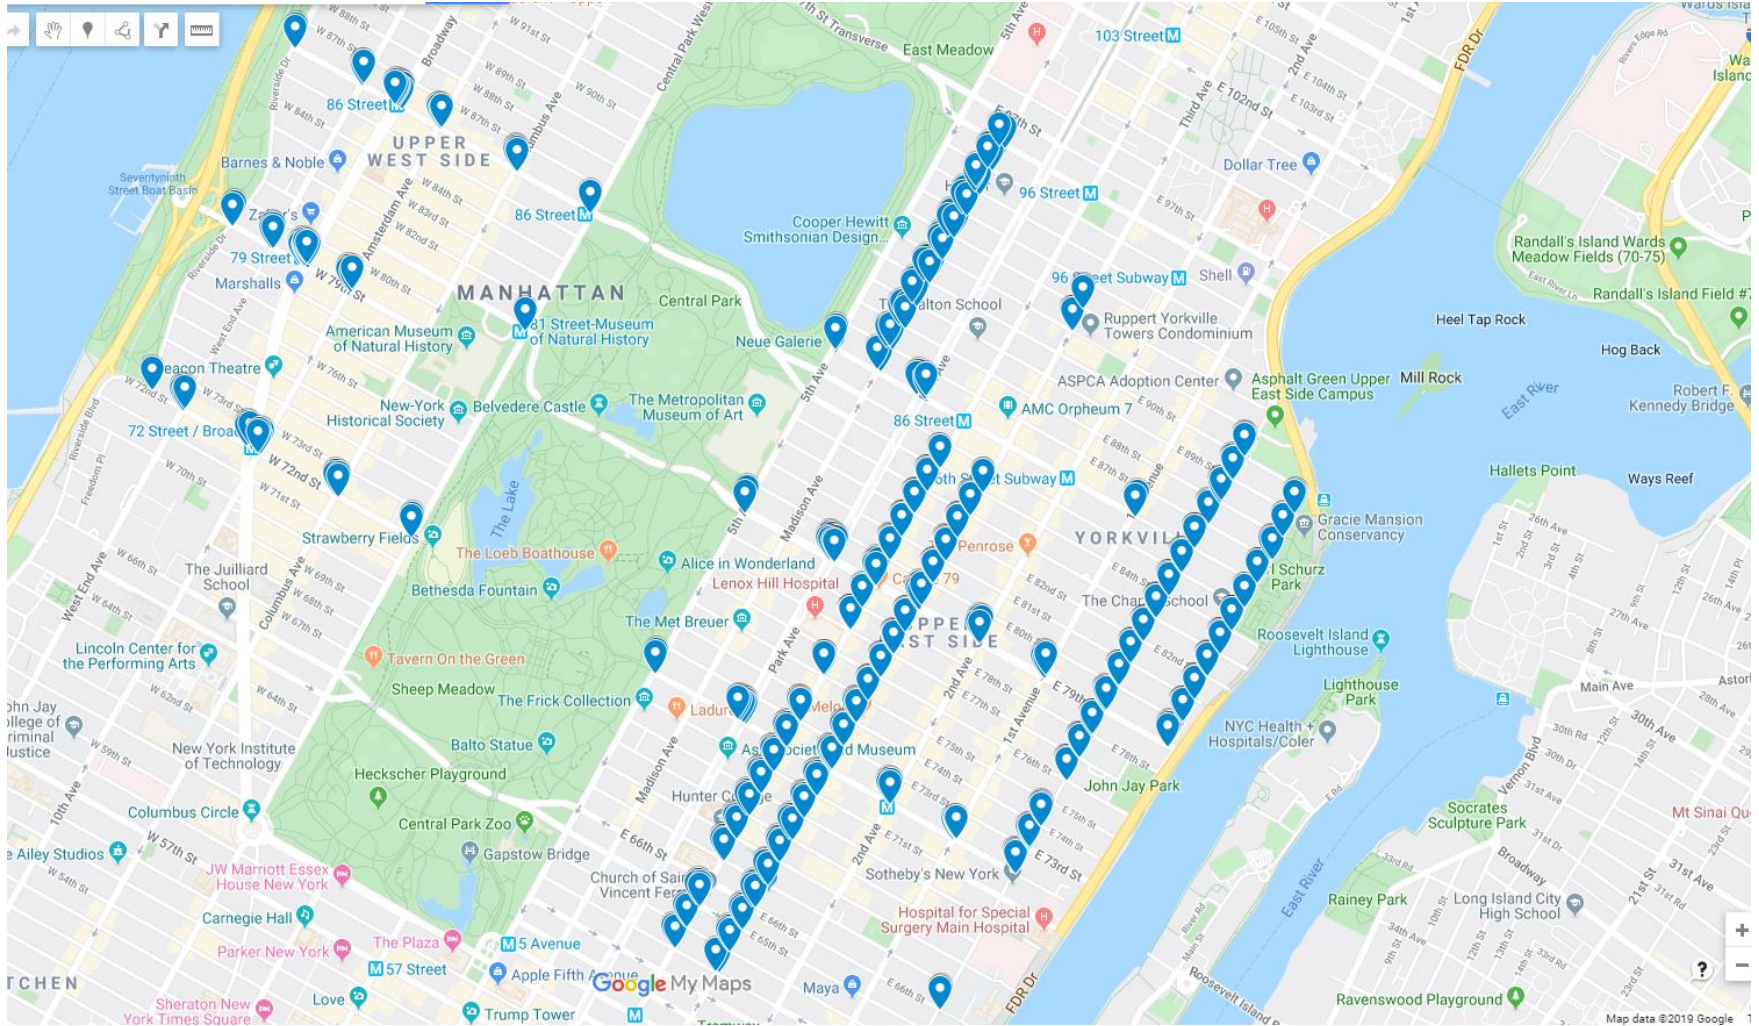

# Columbus Avenue BID MAP

# Dumbo Site Map

# Brooklyn Bridge Park

Route

-  Line 5
-  Line 6

# George Loening Route