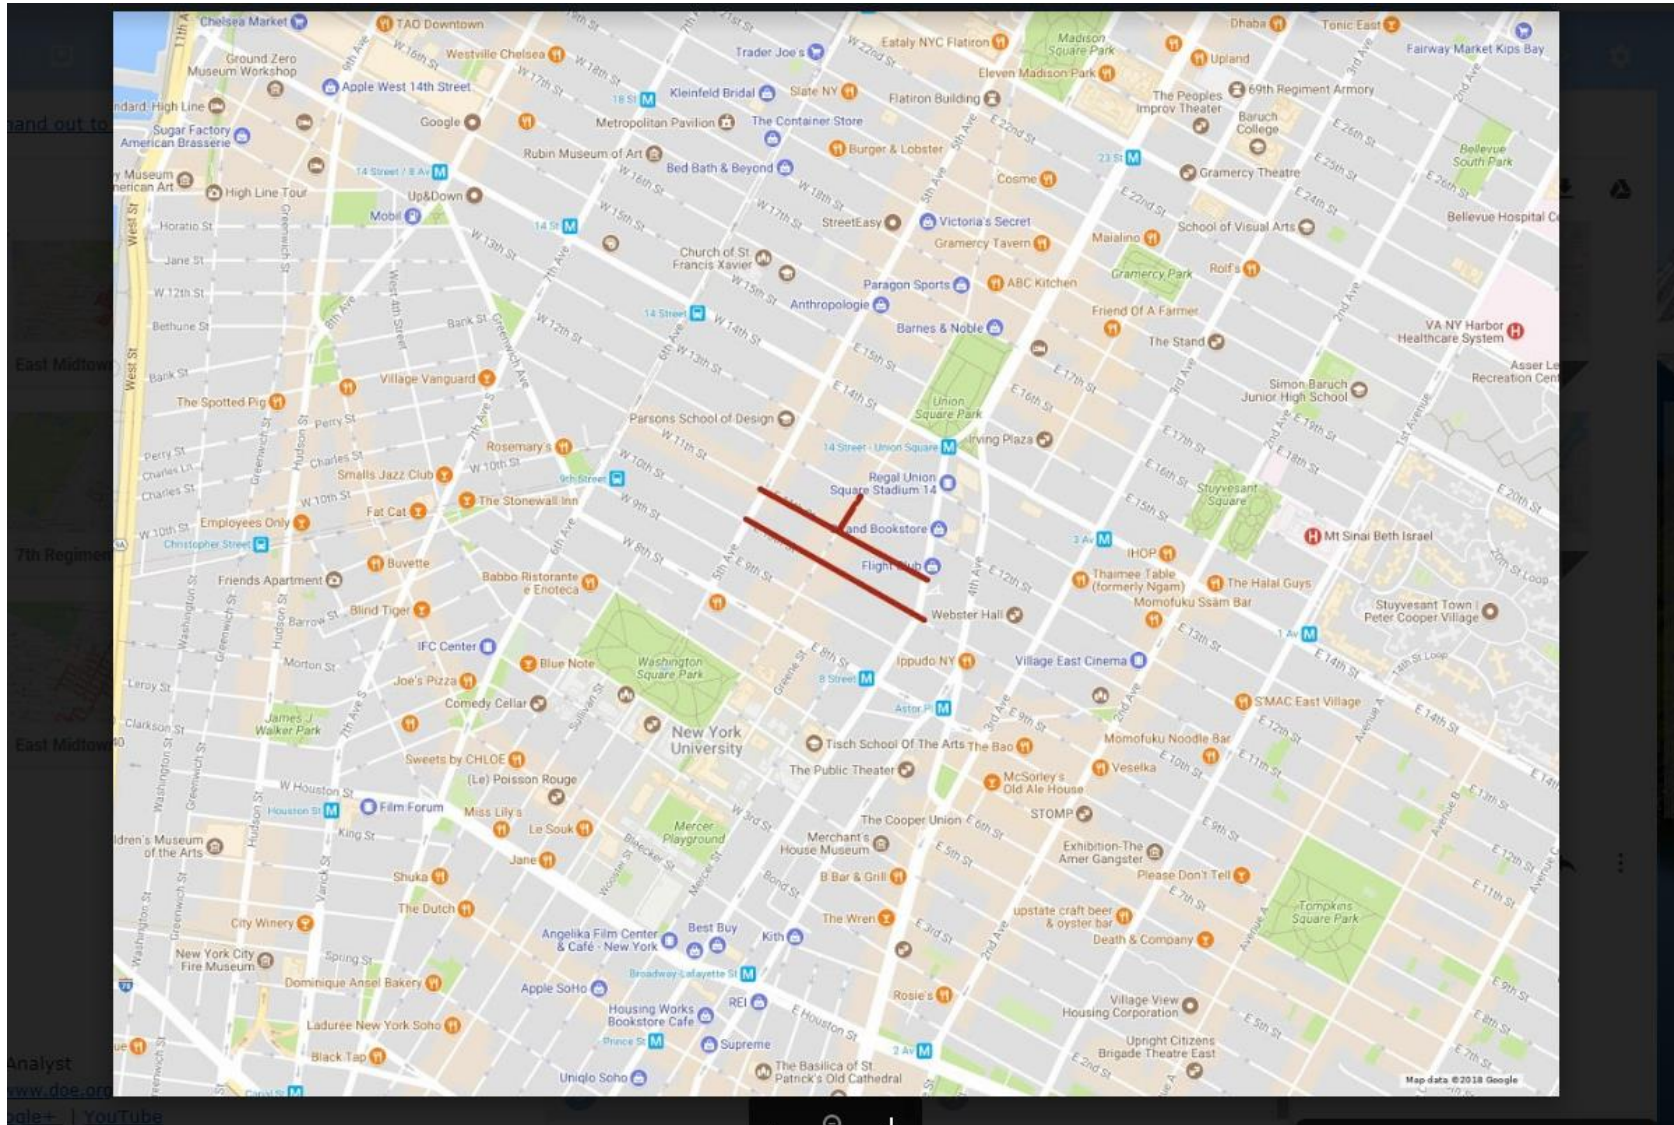

George Loening Route