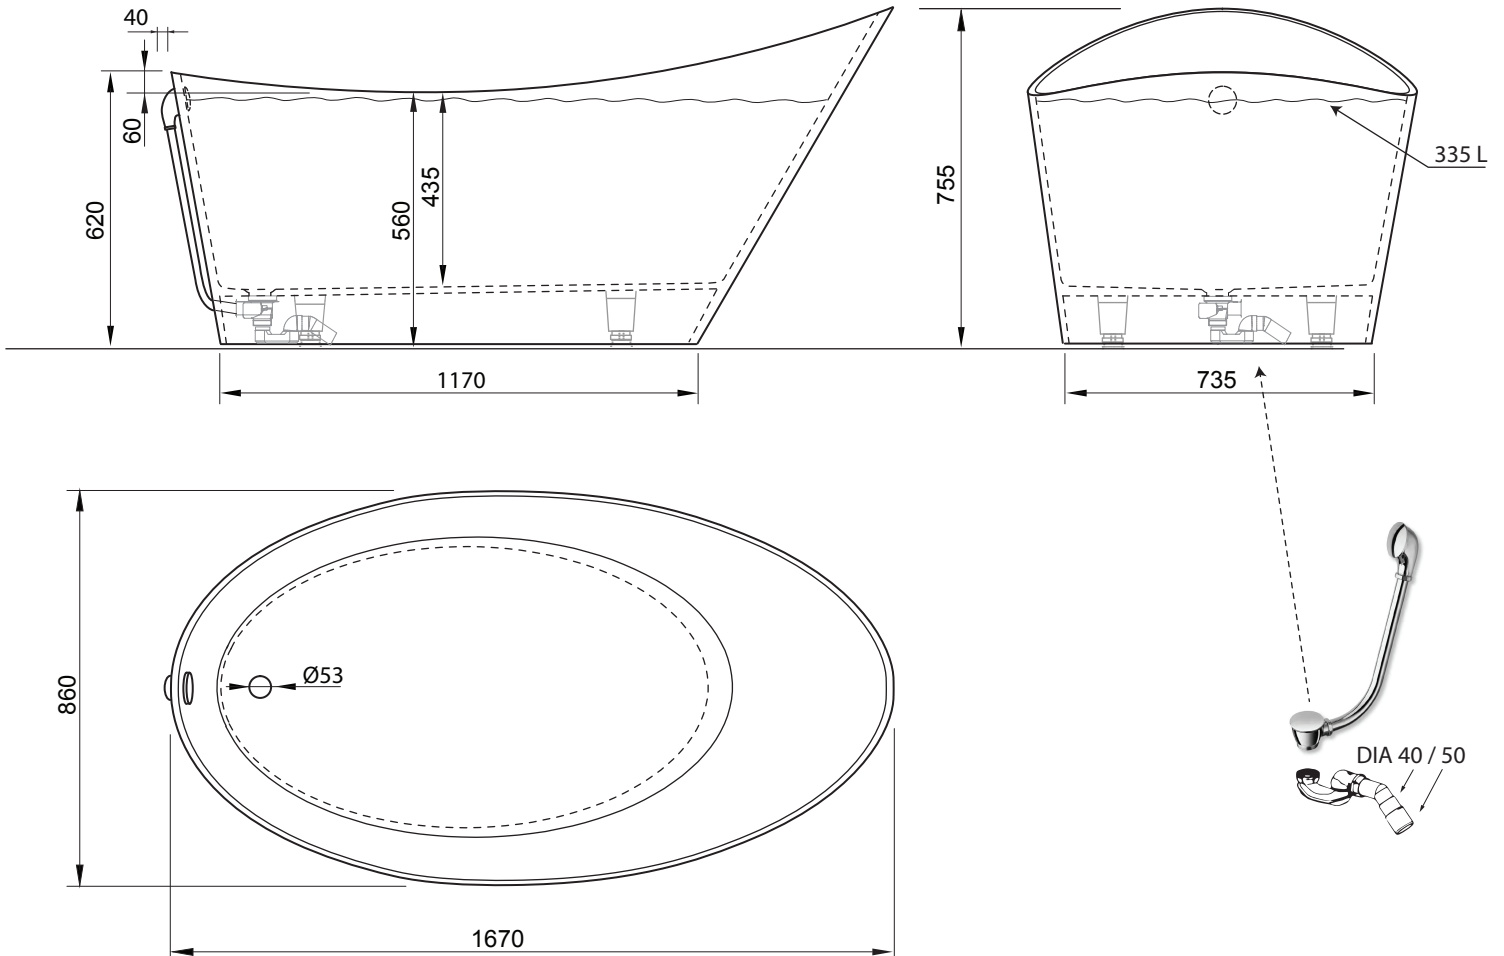

# Proteus

aura™

Product size is subject to a size variance of +/- 0,5 %