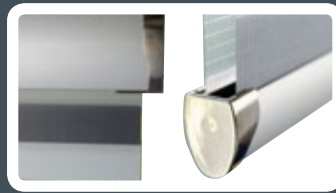

Allure, Onyx

Umbra, Silver

Umbra, Pewter

Umbra, Quartz

Personalise

Personalise your blind with some finishing touches. Choose from 5 stylish Senses® Mirage™ headrail and bottomrail colours, with complementing endcap selections including chrome and brushed bronze to add to the contemporary look.

*Fabric, Lustre, Chrome
Bottomrail, Silver
Endcaps, Chrome*

Headrail & Bottomrail Colours

White

Black

Bronze

Cream

Silver

Endcap Colours

White

Black Chrome

Brushed Steel

Brushed Bronze

Chrome

Cream

Senses® Mirage™ System

Senses® Mirage™ blinds can be fitted either inside the recess or face fix, giving flexibility for where they can be installed.