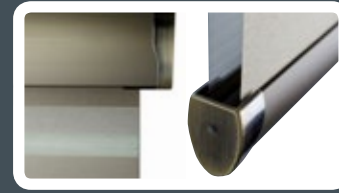

*Fabric, Lustre, Chrome
Bottomrail, Silver
Endcaps, Chrome*

Headrail & Bottomrail Colours

White

Black

Bronze

Cream

Silver

Endcap Colours

White

Black Chrome

Brushed Steel

Brushed Bronze

Chrome

Cream

Senses® Mirage™ System

Senses® Mirage™ blinds can be fitted either inside the recess or face fix, giving flexibility for where they can be installed.