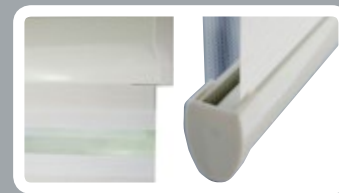

*Fabric, Lustre, Chrome
Bottomrail, Silver
Endcaps, Chrome*

Headrail & Bottomrail Colours

White

Black

Bronze

Cream

Silver

Endcap Colours

White

Black Chrome

Brushed Steel

Brushed Bronze

Chrome

Cream

Senses® Mirage™ System

Senses® Mirage™ blinds can be fitted either inside the recess or face fix, giving flexibility for where they can be installed.