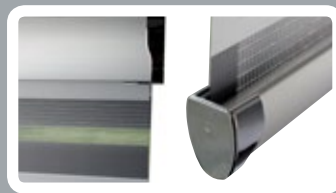

*Fabric, Lustre, Chrome
Bottomrail, Silver
Endcaps, Chrome*

Headrail & Bottomrail Colours

White

Black

Bronze

Cream

Silver

Endcap Colours

White

Black Chrome

Brushed Steel

Brushed Bronze

Chrome

Cream

Senses® Mirage™ System

Senses® Mirage™ blinds can be fitted either inside the recess or face fix, giving flexibility for where they can be installed.