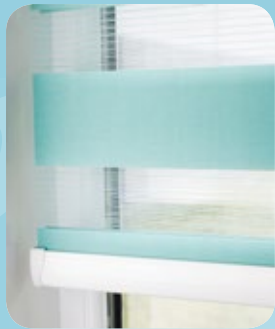

Beautiful Fabrics

With over 30 fabrics to choose from including plains, textures and dim-out, the Mirage™ Collection offers something for everyone.

The unique nature of Mirage™ fabrics brings enhanced light control, with the flexibility to have your blind fully open, fully closed or anywhere inbetween, giving additional options not available with your traditional roller blind.

Blind Fully Open