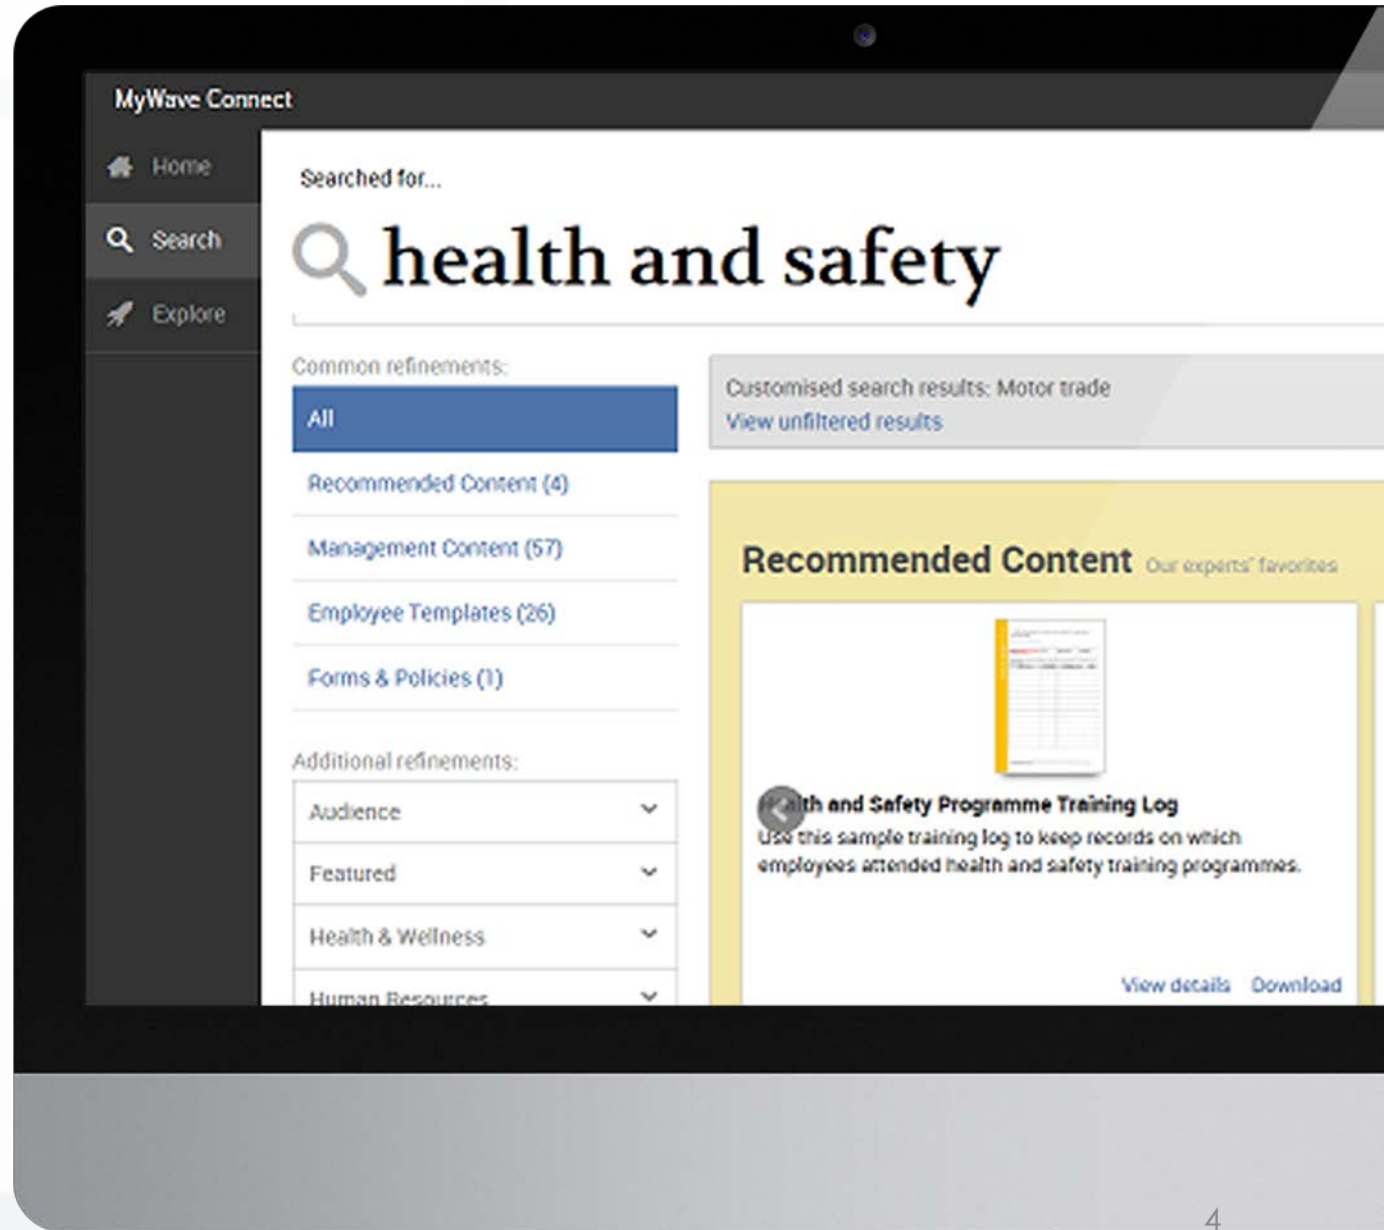

SMART SEARCH

Find what you're looking for, FAST!

Smart search takes your preferences into account for most relevant results

Easily find what you're looking for with categorised search results