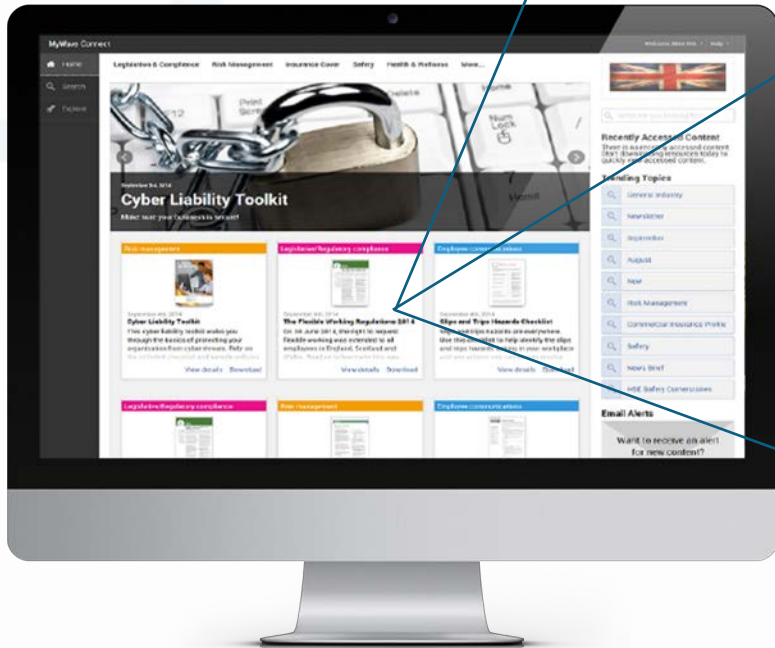

Easily find what you're looking for with categorised search results

YOUR ONE-STOP BUSINESS RESOURCE

INDUSTRY
SPECIFIC

Refine content to quickly find information that's relevant to you and your industry including:

- Risk management education
- Cyber liability resources
- Cover explanation
- Employee safety resources and much more!

COMPLIANCE

Comprehensive compliance information including:

- Regulatory updates and overviews
- Workplace health and safety
- General employment law

POLICIES

Access to workplace policies and forms:

- Save time with access to the safety policies and forms you need
- Access a full safety manual and much more

CREATE A CULTURE OF SAFETY AND WELLNESS

CREATE OR MAINTAIN A WORKPLACE WELLNESS PROGRAMME WITH RESOURCE SUCH AS: