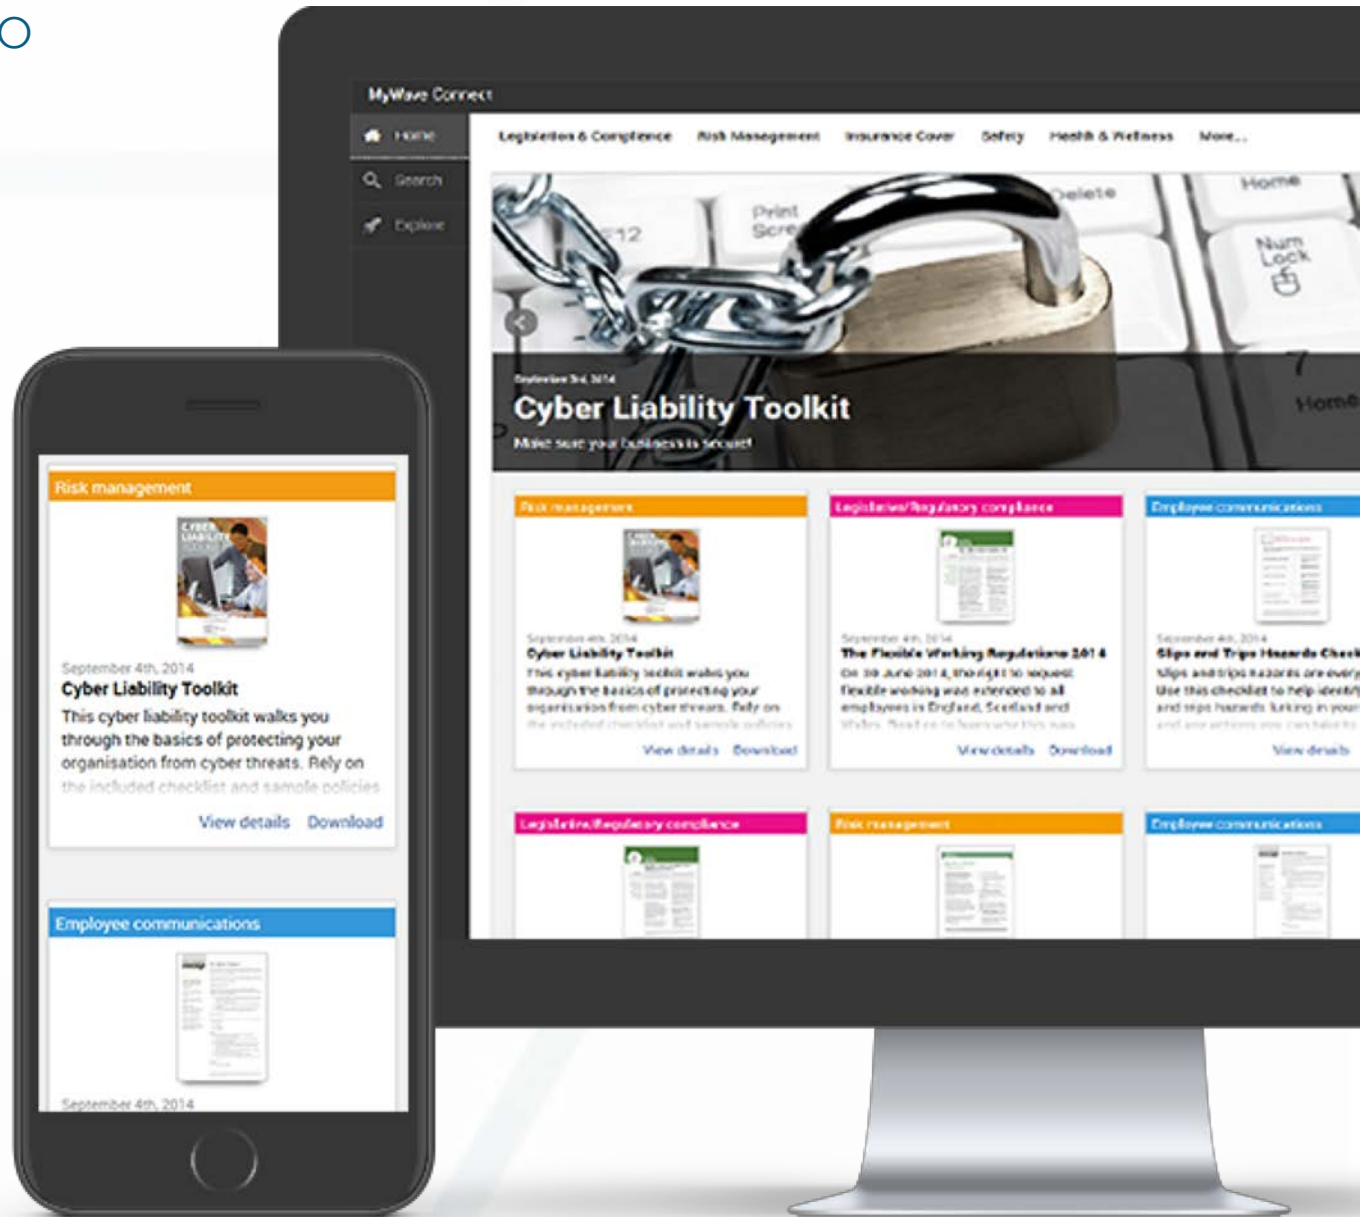

- Guides to creating a workplace wellness programme
- Wellness newsletters
- Employee communications

CREATE OR MAINTAIN YOUR SAFETY CULTURE WITH EMPLOYEE SAFETY RESOURCES INCLUDING:

- Flyers
- Newsletters
- Posters
- Safety talks

KEEP UP TO DATE
WHEN YOU'RE ON THE GO

Mobile Compatible

- Stay connected on the move with MyWave Connect's mobile-friendly version
- Have necessary documents at your fingertips, whether on the road, the manufacturing floor or in a meeting