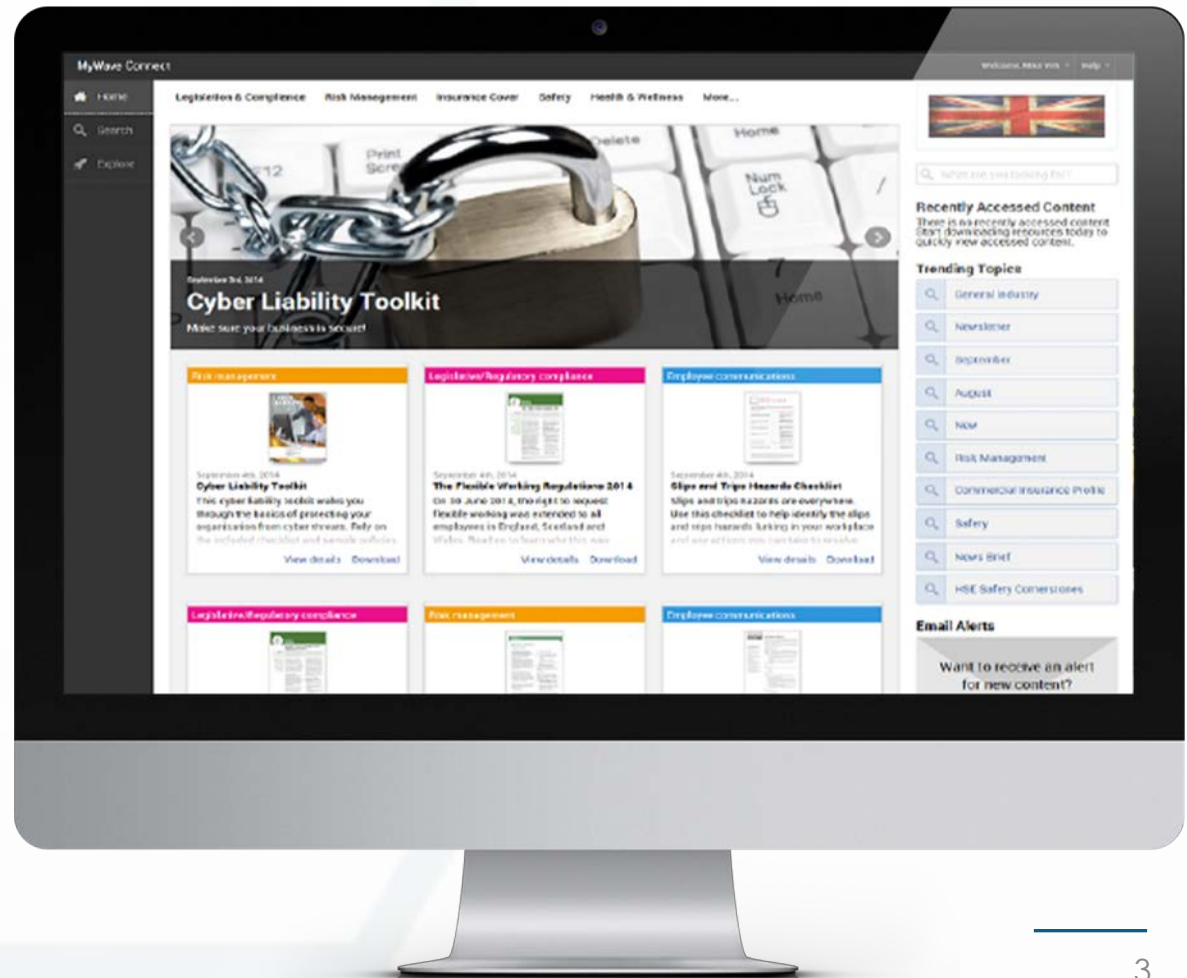

INTRODUCING
**MYWAVE
CONNECT**

SUPPORT AND INFORMATION AT YOUR FINGERTIPS

You need more support and it's hard to find reliable information in a timely manner.
Don't worry we have the solution!

MyWave Connect

Your all-access pass to
all the valuable business
resources you need!

Available on demand,
24 hours a day, 7 days a
week.

SMART SEARCH

Find what you're looking for, FAST!

Smart search takes your preferences into account for most relevant results