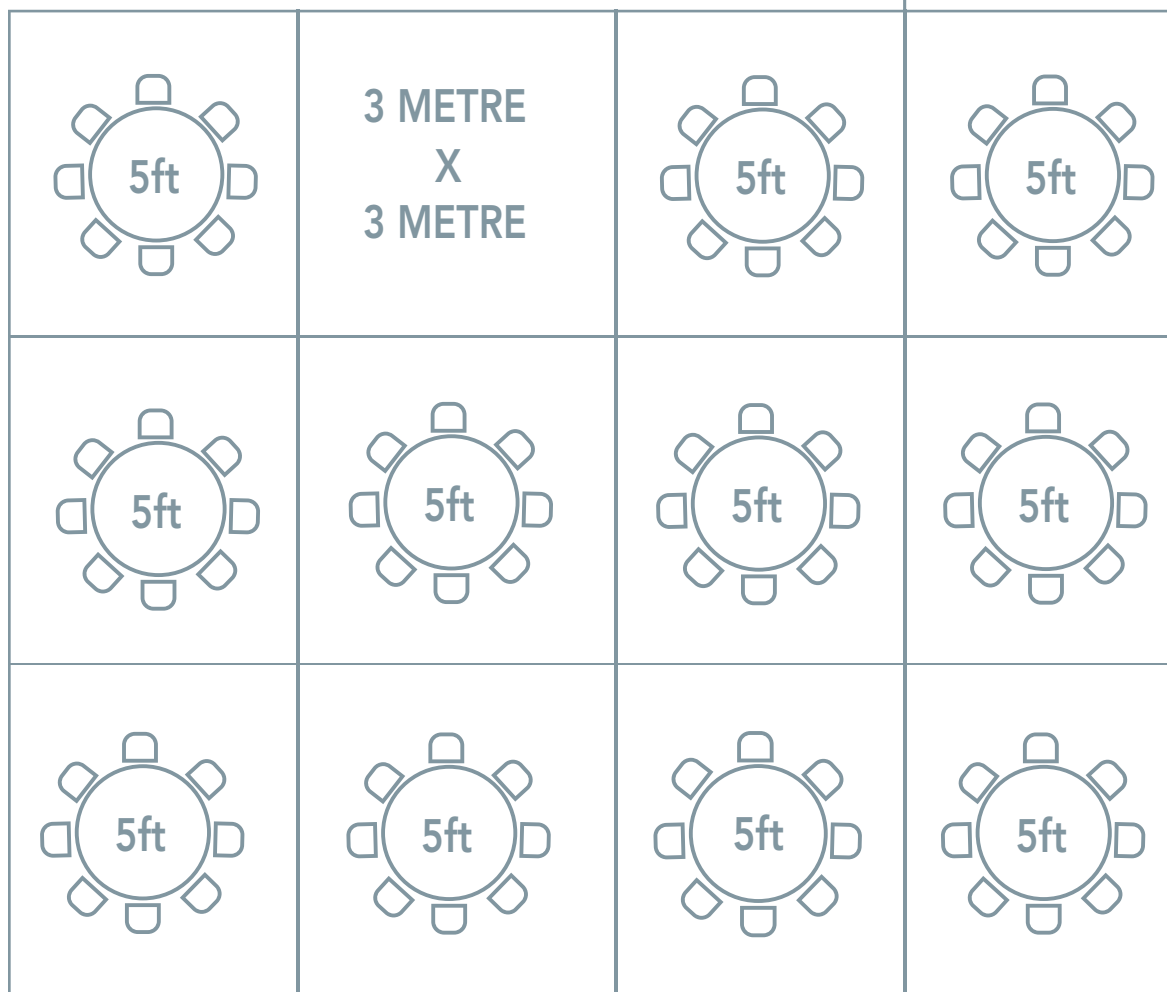

9 X 12 METRE MARQUEE / 40FT X 30FT

Please see page 2 to see how this marquee can be adapted to suit your needs.

**ENTRANCE
PORCH**

9 X 12 METRE MARQUEE / 40FT X 30FT

With added features:
Catering Marquee, Bar, Dancefloor & Disco/Band Area