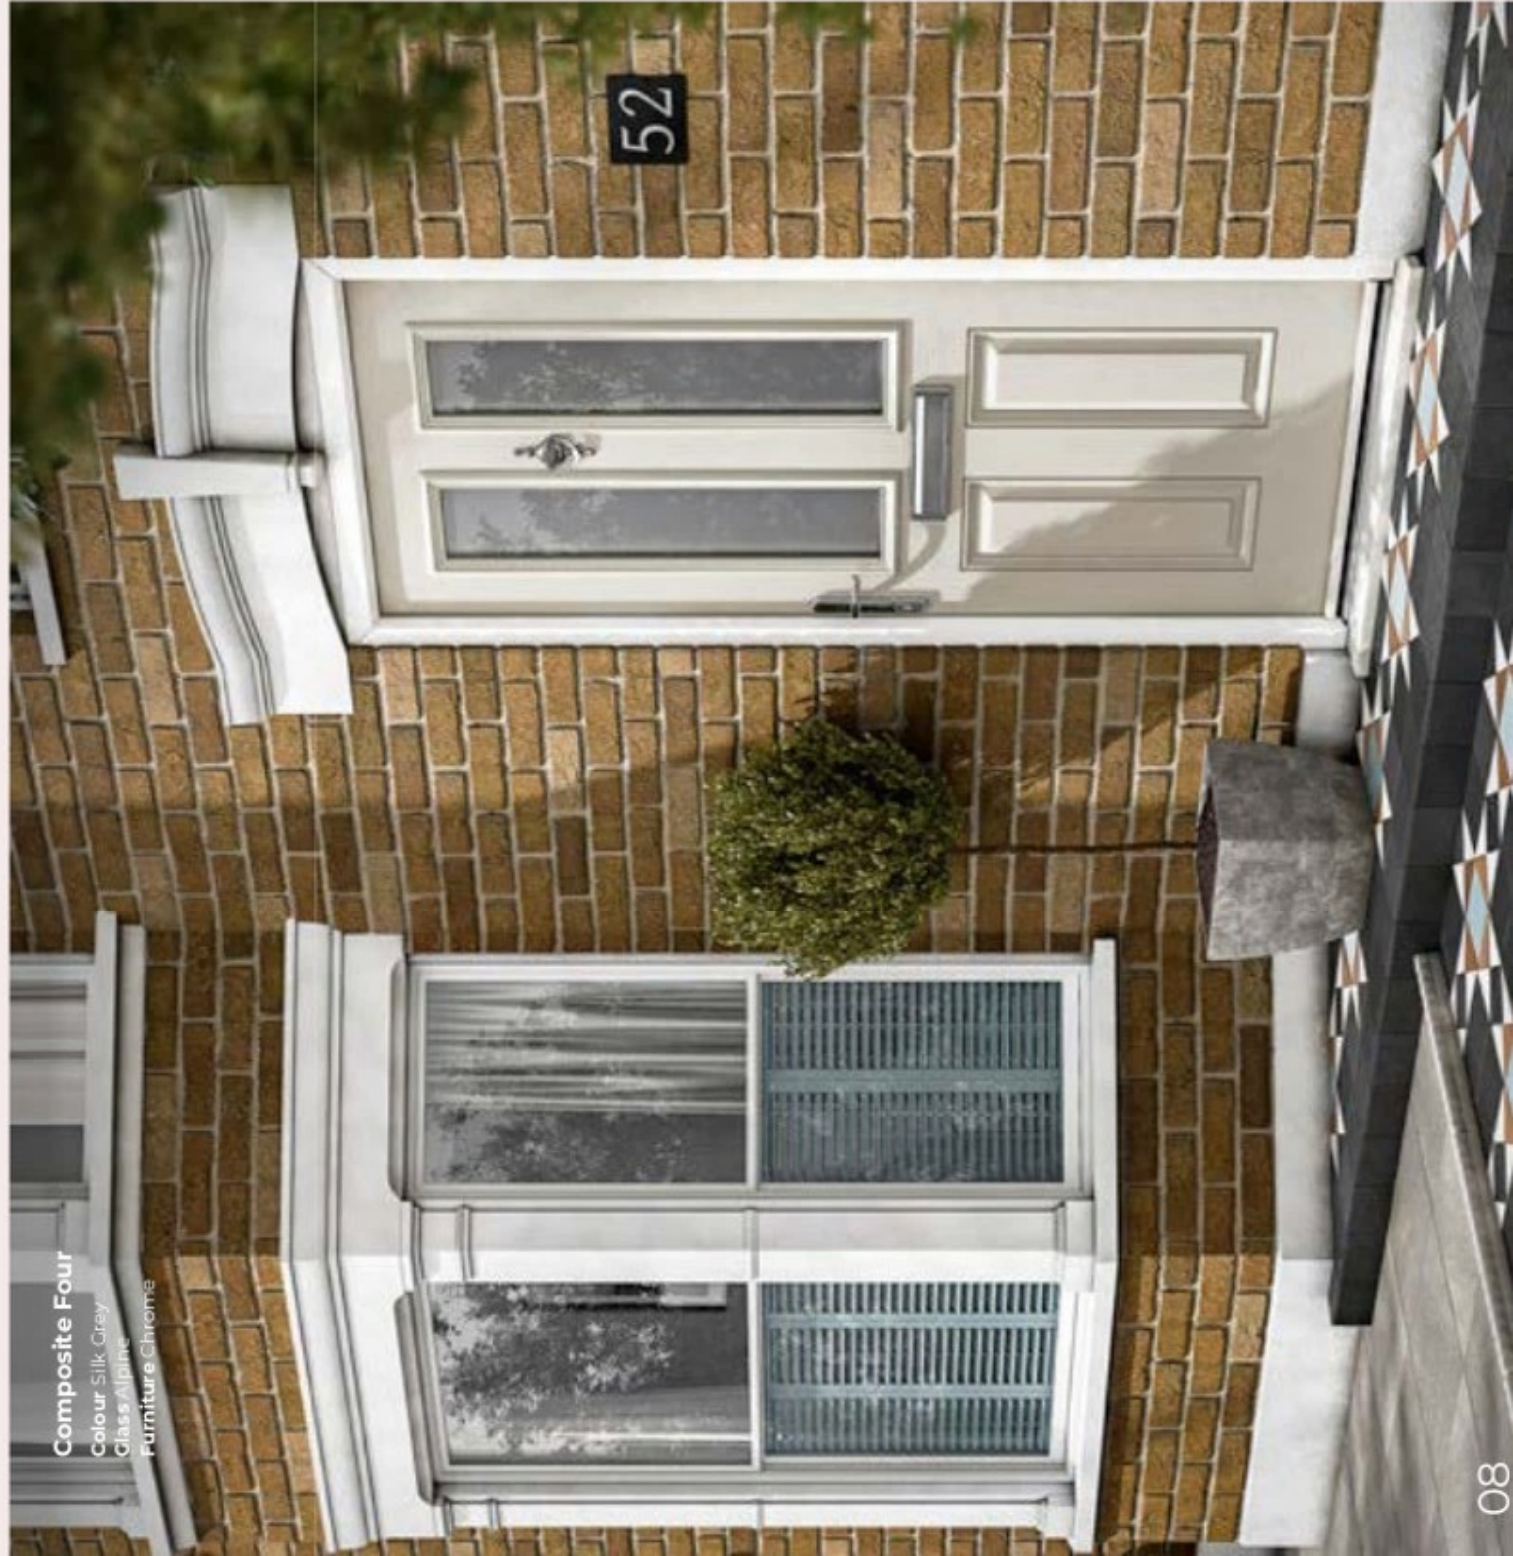

Classic Collection

A range of versatile styles to suit any property that bring classic designs into the modern day and add a touch of style and sophistication to your home.

Composite Four
Colour Silk Grey
Glass Alpine
Furniture Chrome