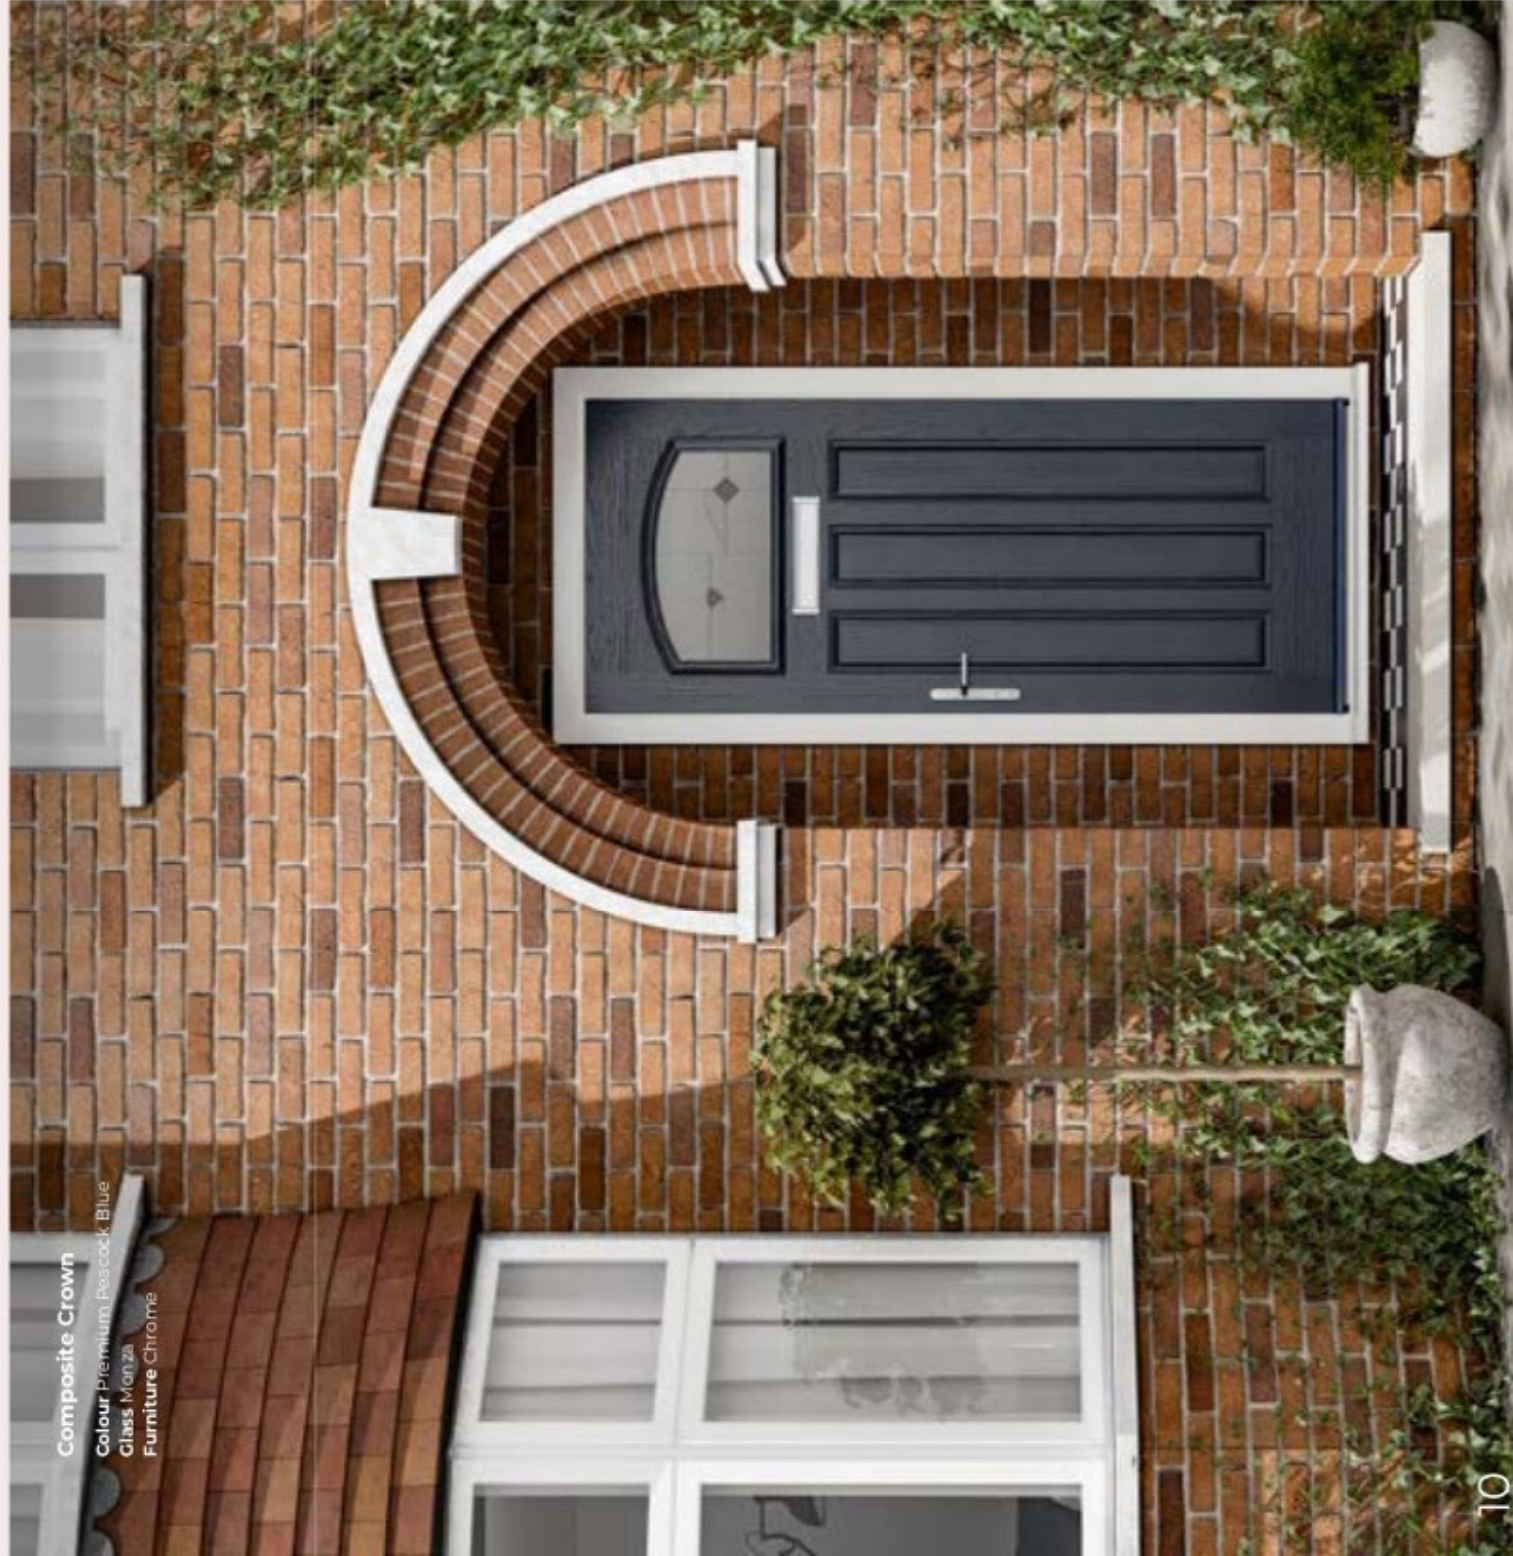

Composite Crown

A favourite of the Edwardian era and still going strong today, the timeless design of the Crown with its distinguishable top quarter glazed panel, is perfectly positioned to brighten the darkest of hallways.

Composite Crown

Colour Premium Peacock Blue

Glass Monza

Furniture Chrome