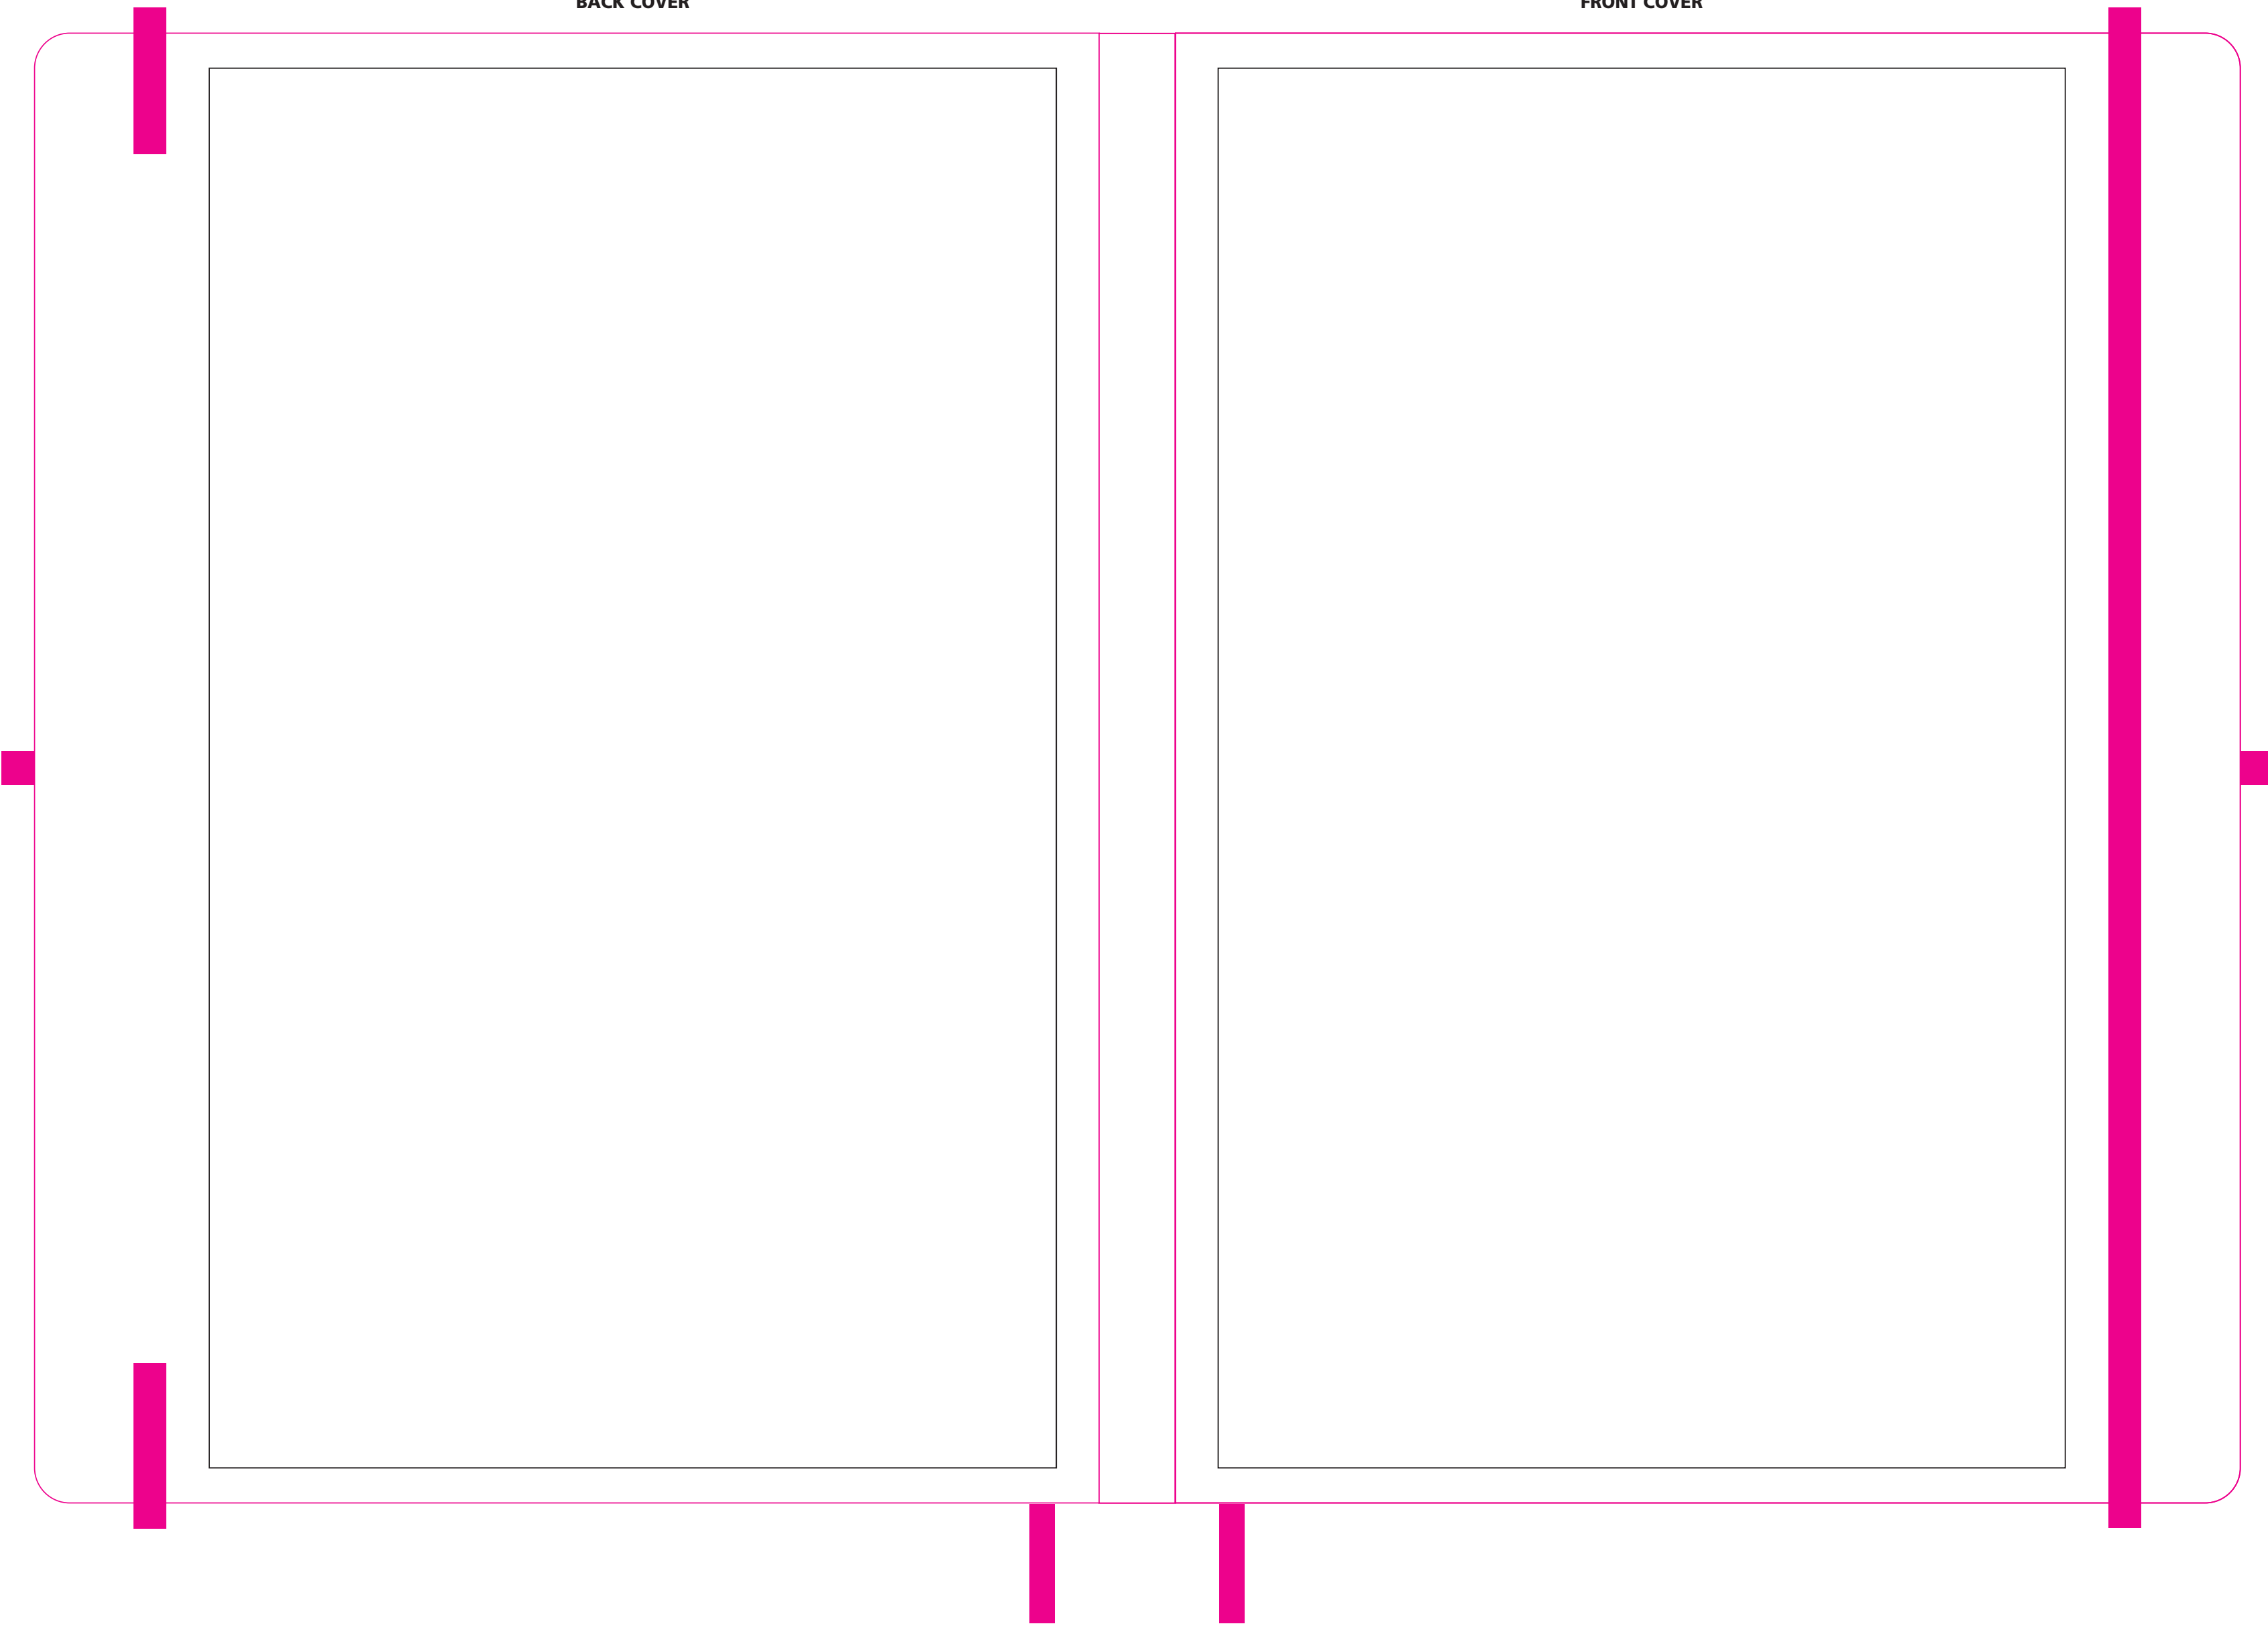

BACK COVER

FRONT COVER

EVOLVE - A4

Finish Product Size - 210x290mm

sheets