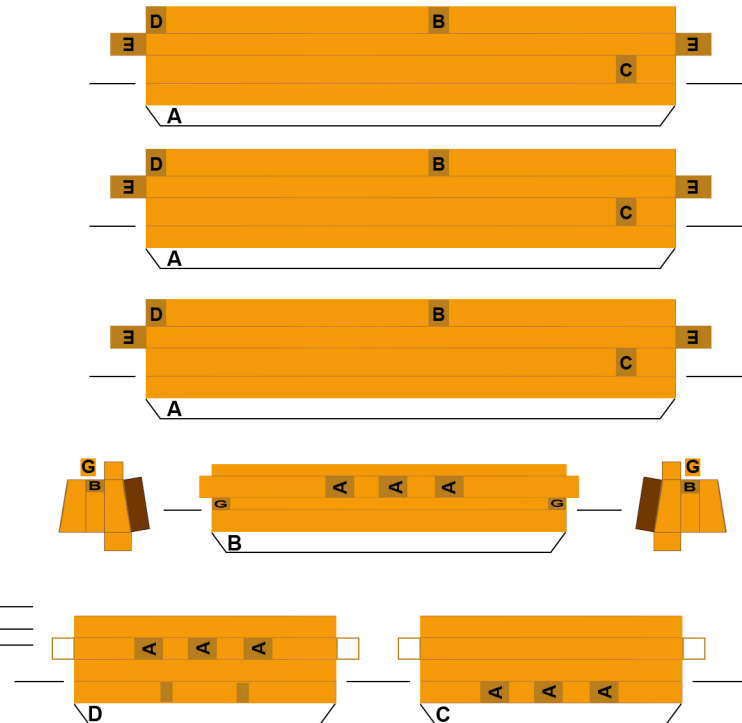

print
250 gr/mq
paper

LUGGAGE RACK
(IRON WIRE + CYANACRILIC GLUE)

 4pcs/cm 1,20x0,50

 2pcs/cm 3,00

 2pcs/cm 2,80

 2pcs/cm 1,50x0,40

1890 WELLS CONCORD STAGECOACH
by PAPERDIORAMA.COM