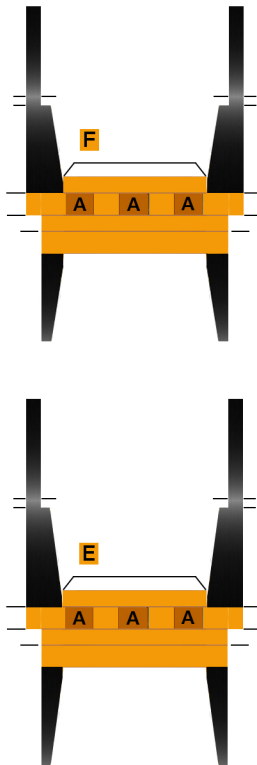

print
250 gr/mq
paper

LUGGAGE RACK
(IRON WIRE + CYANACRILIC GLUE)

 4pcs/cm 1,20x0,50

 2pcs/cm 3,00

 2pcs/cm 2,80

 2pcs/cm 1,50x0,40

1890 WELLS CONCORD STAGECOACH
by PAPERDIORAMA.COM