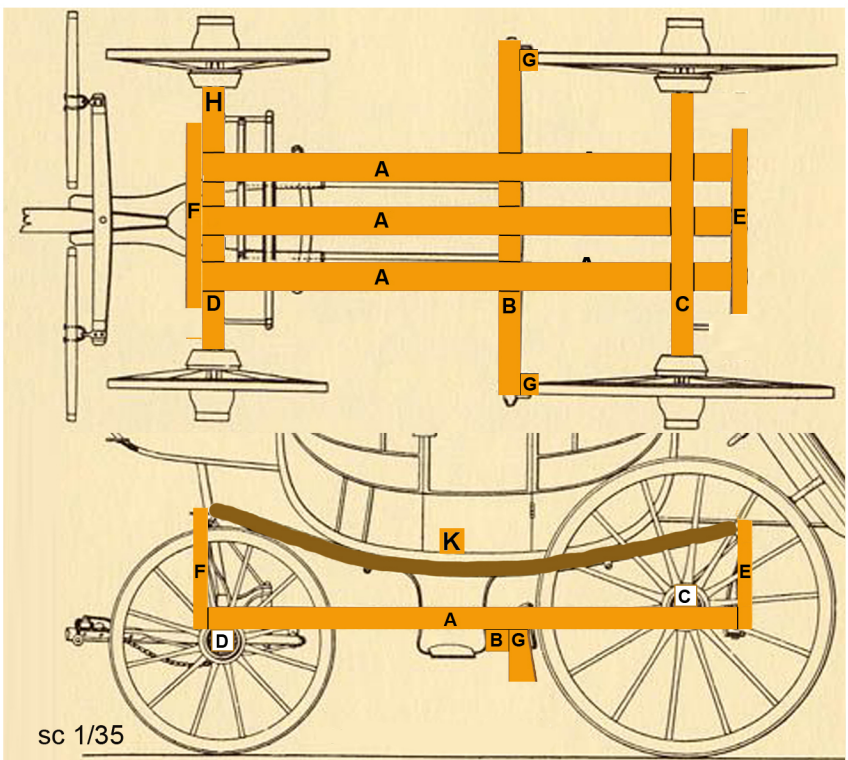

print
250 gr/mq
paper

LUGGAGE RACK
(IRON WIRE + CYANACRILIC GLUE)

 4pcs/cm 1,20x0,50

 2pcs/cm 3,00

 2pcs/cm 2,80

 2pcs/cm 1,50x0,40

1890 WELLS CONCORD STAGECOACH
by PAPERDIORAMA.COM