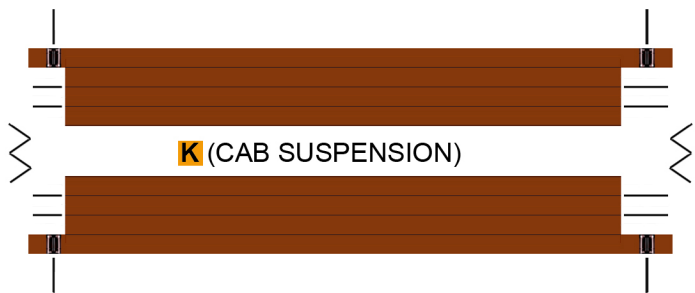

print
250 gr/mq
paper

LUGGAGE RACK
(IRON WIRE + CYANACRILIC GLUE)

 4pcs/cm 1,20x0,50

 2pcs/cm 3,00

 2pcs/cm 2,80

 2pcs/cm 1,50x0,40

1890 WELLS CONCORD STAGECOACH
by PAPERDIORAMA.COM