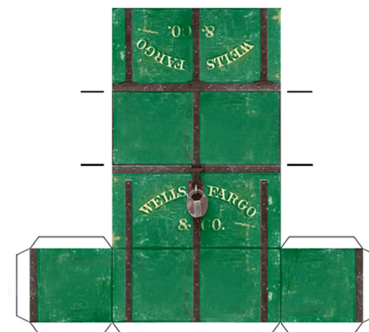

print
250 gr/mq
paper

LUGGAGE RACK
(IRON WIRE + CYANACRILIC GLUE)

 4pcs/cm 1,20x0,50

 2pcs/cm 3,00

 2pcs/cm 2,80

 2pcs/cm 1,50x0,40

1890 WELLS CONCORD STAGECOACH
by PAPERDIORAMA.COM