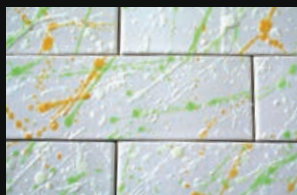

Anything is possible

in glazed brick...

The range of **colours** and **finishes** of glazed brick from Ibstock is unlimited. This is just a small collection of imaginative projects demonstrating the **stunning effects** that can be created. The range is further enhanced by the use of glazed colours and finishes on standard and non-standard bricks, special shapes and other clay products in the Ibstock range... **anything is possible**. For more information on glazed bricks, call **0844 736 0350**.

colour™

With a choice of **seven vibrant gloss colours**, the **colour™** range from Ibstock is a major breakthrough in service, offering quick delivery and superb value for money. The use of real ceramic glazed bricks is a practical option to add stunning highlights to your building projects.