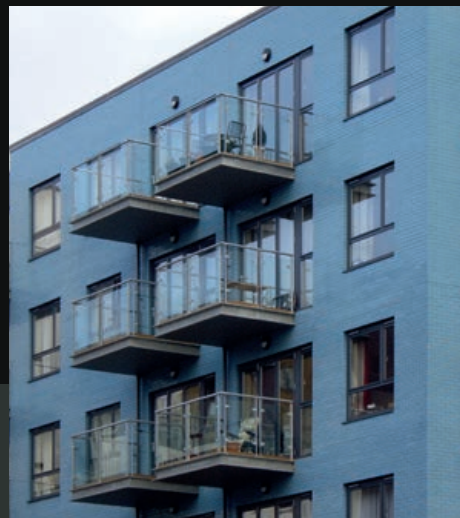

colour™

With a choice of **seven vibrant gloss colours**, the **colour™** range from Ibstock is a major breakthrough in service, offering quick delivery and superb value for money. The use of real ceramic glazed bricks is a practical option to add stunning highlights to your building projects.