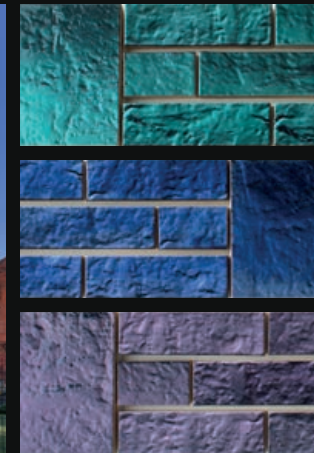

Anything is possible

in glazed brick...

The range of **colours** and **finishes** of glazed brick from Ibstock is unlimited. This is just a small collection of imaginative projects demonstrating the **stunning effects** that can be created. The range is further enhanced by the use of glazed colours and finishes on standard and non-standard bricks, special shapes and other clay products in the Ibstock range... **anything is possible**. For more information on glazed bricks, call **0844 736 0350**.

colour™

With a choice of **seven vibrant gloss colours**, the **colour™** range from Ibstock is a major breakthrough in service, offering quick delivery and superb value for money. The use of real ceramic glazed bricks is a practical option to add stunning highlights to your building projects.

Project: Mixed Residential Retail Development, London SE1

Architect: Association of Ideas

Products: Glazed Copper

DOLBEN STREET SE1

GREAT SUFFOLK STREET

colour™ Select

Stretching the imagination further, **colour™ select** gives the architect and specifier the opportunity to develop **unique concepts** in design by offering a **greater freedom of choice in colour, size and finish.**