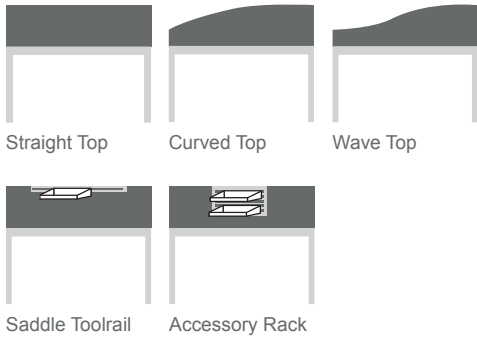

“Jump desk mounted and freestanding screens provide a stylish and inexpensive solution to the division of your office space. Jump screens are 35mm thick and utilise CMHR flame retardant foam. The range features top contours that include straight, curved and wave options.”

DESK MOUNTED