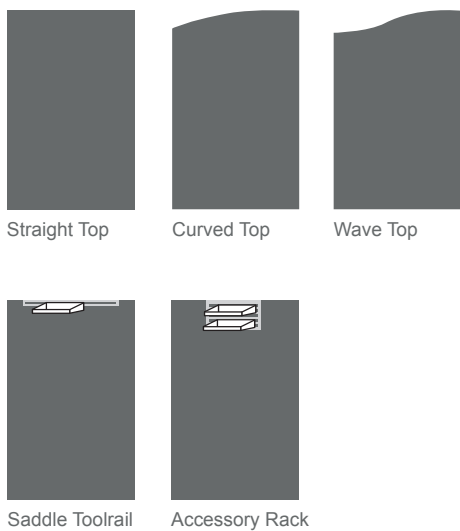

FREESTANDING