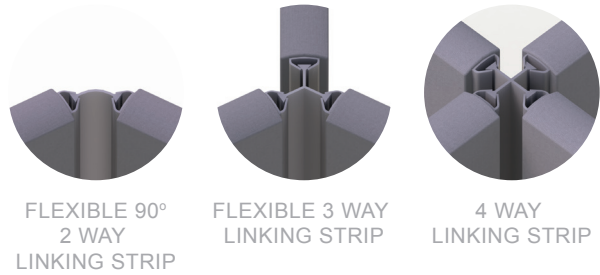

LINKING OPTIONS