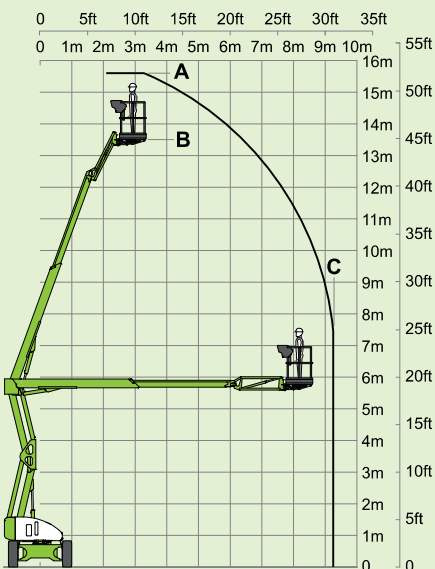

niftylift

HR15 4x4

(A) 15.7m
51ft 6in

(B) 13.7m
45ft

(C) 9.4m
31ft

225kg
500lbs

1.8m x 0.85m
5ft 11in x 2ft 9in

150°

180°

(D) 2.1m
6ft 11in

(F) 2m
6ft 7in

(H) 4.8m
15ft 9in

(J) 6.35m
20ft 10in

6km/h
3.7mph

3.7m
12ft 2in

45%
24°

4500kg / 4800kg
9900lbs / 10600lbs

SiOPS® toughcage

AJ Access Platforms
Pill Way
Severn Bridge Industrial Estate
Caldicot
South Wales
NP26 5PU
Email: sales@accessplatforms.com
Tel: 01291 421155

IS-101