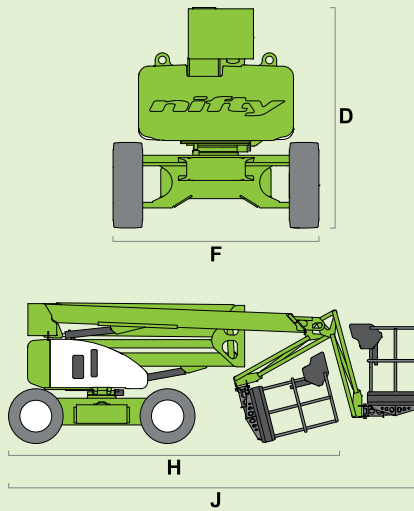

SiOPS® toughcage

AJ Access Platforms
Pill Way
Severn Bridge Industrial Estate
Caldicot
South Wales
NP26 5PU
Email: sales@accessplatforms.com
Tel: 01291 421155

IS-101