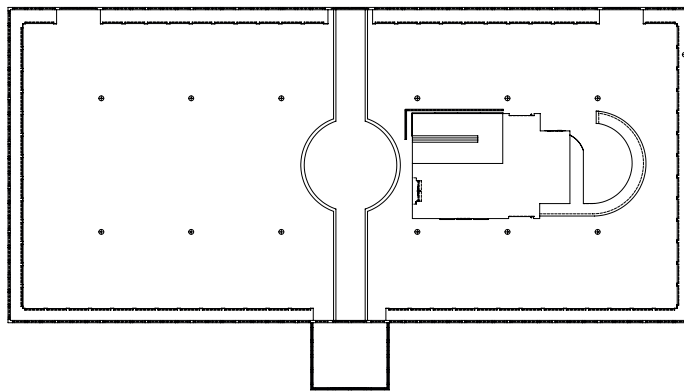

Specifications

With a bar in situ, 5 metre ceiling height and 500 metres² of dedicated events space, the Conservatory offers flexibility to both large and small scale events. The capacity chart below shows our flexible layout options.

Layout with stage only

	Theatre	Cabaret	Banquet	Cocktail	Exhibition	Private Dining	Boardroom	U-Shape	Classroom
Capacity	300	208	280 / 336	500	-	34	34	24	72
Number Of Tables	-	26	28 / 28	-	60 Trestles	1	1	8 Trestles	24 Trestles
Seats Per Table	-	8	10 / 12	-	-	-	-	3	3

Layout with stage and dance floor

	Theatre	Cabaret	Banquet	Cocktail	Private Dining
Capacity	225	168	210 / 252	500	22
Number Of Tables	-	21	21 / 21	-	1
Seats Per Table	-	8	10 / 12	-	-

Other

	Bar Area	Kemps
Seated	80	90
Cocktail	150	250

Floor Plan