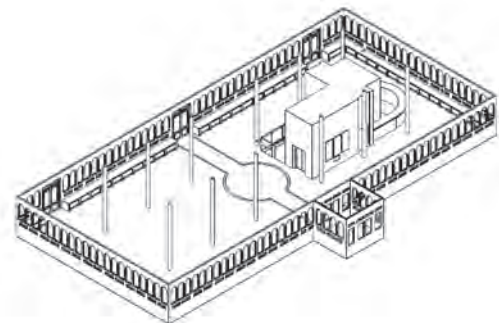

Specifications

With a bar in situ, 5 metre ceiling height and 500 metres² of dedicated events space, the Conservatory offers flexibility to both large and small scale events. The capacity chart below shows our flexible layout options.

Layout with stage only

	Theatre	Cabaret	Banquet	Cocktail	Exhibition	Private Dining	Boardroom	U-Shape	Classroom
Capacity	300	208	280 / 336	500	-	34	34	24	72
Number Of Tables	-	26	28 / 28	-	60 Trestles	1	1	8 Trestles	24 Trestles
Seats Per Table	-	8	10 / 12	-	-	-	-	3	3

Layout with stage and dance floor

	Theatre	Cabaret	Banquet	Cocktail	Private Dining
Capacity	225	168	210 / 252	500	22
Number Of Tables	-	21	21 / 21	-	1
Seats Per Table	-	8	10 / 12	-	-

Other

	Bar Area	Kemps
Seated	80	90
Cocktail	150	250

Floor Plan